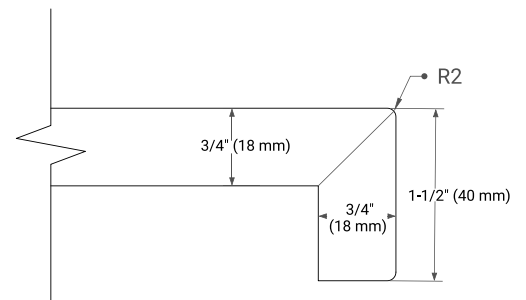

White Grey Midnight Blue

FRONT VIEW

SIDE VIEW

PLAN VIEW

48" SINGLE RECTANGLE SINK COUNTERTOP WITH 1.5 IN. THICKNESS

ARIEL

OVERALL DIMENSIONS

48.25" W x 22" D x 1.5" H

COUNTERTOP OPTIONS

Carrara White Quartz

FEATURES

- Solid countertop with mitered edges & seams
- Undermount white rectangular sink
- Pre-drilled for 8" widespread faucet

INCLUDED

- Countertop
- Matching Backsplash
- Rectangle Sink

COUNTERTOP PLAN VIEW

EDGE SIDE VIEW

THREE DIMENSIONAL COUNTERTOP VIEW