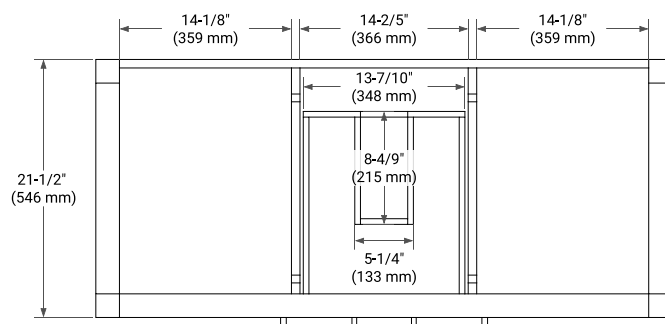

BAYHILL 48" SINGLE SINK BASE CABINET

BASE CABINET DIMENSIONS

48" W x 21.5" D x 34.5" H

FEATURES

- Solid wood frame & plywood panels
- Dovetail drawers and joints
- Soft closing doors & drawers

HARDWARE FINISHES*

White Grey Midnight Blue

FRONT VIEW

SIDE VIEW

PLAN VIEW

48" SINGLE RECTANGLE SINK COUNTERTOP WITH 1.5 IN. THICKNESS

ARIEL

OVERALL DIMENSIONS

48.25" W x 22" D x 1.5" H

COUNTERTOP PLAN VIEW

EDGE SIDE VIEW

THREE DIMENSIONAL COUNTERTOP VIEW