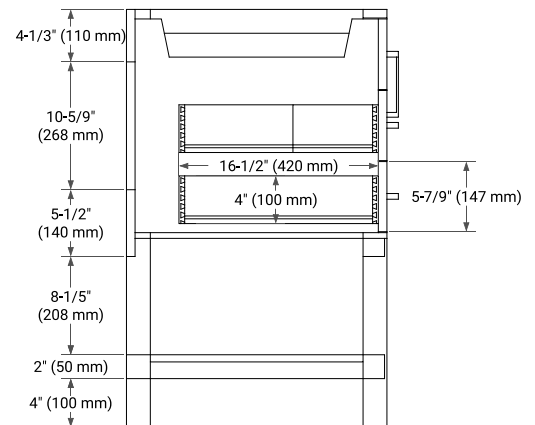

BAYHILL 48" SINGLE SINK BASE CABINET

BASE CABINET DIMENSIONS

48" W x 21.5" D x 34.5" H

FEATURES

- Solid wood frame & plywood panels
- Dovetail drawers and joints
- Soft closing doors & drawers

HARDWARE FINISHES*

White Grey Midnight Blue

FRONT VIEW

SIDE VIEW

PLAN VIEW

48" SINGLE RECTANGLE SINK COUNTERTOP WITH 1.5 IN. THICKNESS

ARIEL

OVERALL DIMENSIONS

48.25" W x 22" D x 1.5" H

COUNTERTOP OPTIONS

Carrara White Quartz

FEATURES

- Solid countertop with mitered edges & seams
- Undermount white rectangular sink
- Pre-drilled for 8" widespread faucet

INCLUDED

- Countertop
- Matching Backsplash
- Rectangle Sink

COUNTERTOP PLAN VIEW

EDGE SIDE VIEW

THREE DIMENSIONAL COUNTERTOP VIEW