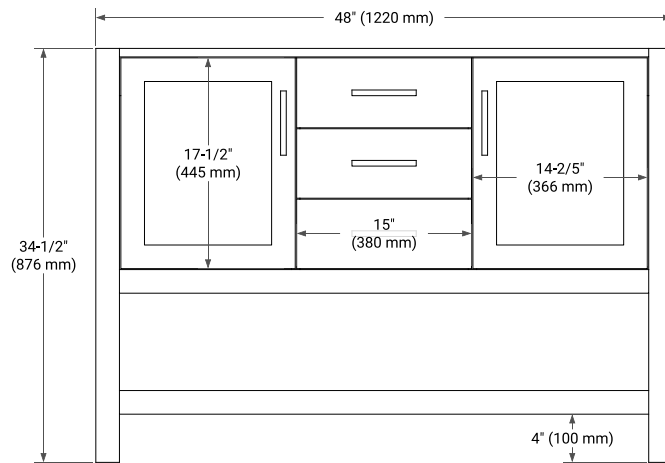

BAYHILL 48" SINGLE SINK BASE CABINET

BASE CABINET DIMENSIONS

48" W x 21.5" D x 34.5" H

FEATURES

- Solid wood frame & plywood panels
- Dovetail drawers and joints
- Soft closing doors & drawers

HARDWARE FINISHES*

White Grey Midnight Blue

FRONT VIEW

SIDE VIEW

PLAN VIEW

48" SINGLE RECTANGLE SINK COUNTERTOP WITH 1.5 IN. THICKNESS

ARIEL

OVERALL DIMENSIONS

48.25" W x 22" D x 1.5" H

COUNTERTOP PLAN VIEW

EDGE SIDE VIEW

THREE DIMENSIONAL COUNTERTOP VIEW