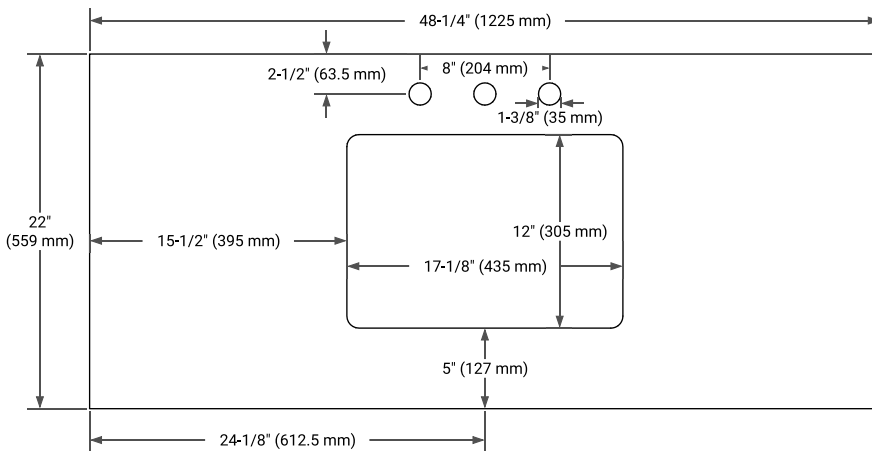

White Grey Midnight Blue

FRONT VIEW

SIDE VIEW

PLAN VIEW

48" SINGLE RECTANGLE SINK COUNTERTOP WITH 1.5 IN. THICKNESS

ARIEL

OVERALL DIMENSIONS

48.25" W x 22" D x 1.5" H

COUNTERTOP OPTIONS

Carrara White Quartz

FEATURES

- Solid countertop with mitered edges & seams
- Undermount white rectangular sink
- Pre-drilled for 8" widespread faucet

INCLUDED

- Countertop
- Matching Backsplash
- Rectangle Sink

COUNTERTOP PLAN VIEW

EDGE SIDE VIEW

THREE DIMENSIONAL COUNTERTOP VIEW