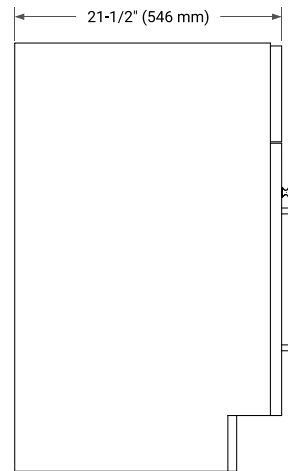

HAMLET 42" RIGHT OFFSET CABINET

BASE CABINET DIMENSIONS

42" W x 21.5" D x 34.5" H

FEATURES

- Solid wood frame & plywood panels
- Dovetail drawers and joints
- Soft closing doors & drawers

HARDWARE FINISHES*

White Grey Midnight Blue Black

FRONT VIEW

SIDE VIEW

PLAN VIEW

OVERALL DIMENSIONS

43" W x 22" D x 0.75" H

COUNTERTOP OPTIONS

Carrara Marble

FEATURES

- Solid countertop with mitered edges & seams
- Undermount white oval sink
- Pre-drilled for 8" widespread faucet

INCLUDED

- Countertop
- Matching Backsplash
- Oval Sink

COUNTERTOP PLAN VIEW

EDGE SIDE VIEW

THREE DIMENSIONAL COUNTERTOP VIEW