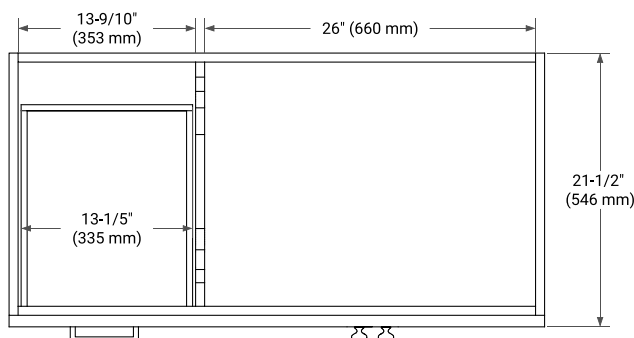

HAMLET 42" RIGHT OFFSET CABINET

BASE CABINET DIMENSIONS

42" W x 21.5" D x 34.5" H

FEATURES

- Solid wood frame & plywood panels
- Dovetail drawers and joints
- Soft closing doors & drawers

HARDWARE FINISHES*

White Grey Midnight Blue Black

FRONT VIEW

SIDE VIEW

PLAN VIEW

OVERALL DIMENSIONS

43" W x 22" D x 0.75" H

COUNTERTOP OPTIONS

Carrara Marble

FEATURES

- Solid countertop with mitered edges & seams
- Undermount white oval sink
- Pre-drilled for 8" widespread faucet

INCLUDED

- Countertop
- Matching Backsplash
- Oval Sink

COUNTERTOP PLAN VIEW

EDGE SIDE VIEW

THREE DIMENSIONAL COUNTERTOP VIEW