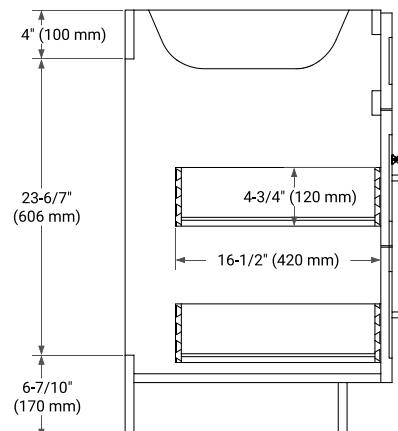

HAMLET 42" RIGHT OFFSET CABINET

BASE CABINET DIMENSIONS

42" W x 21.5" D x 34.5" H

FEATURES

- Solid wood frame & plywood panels
- Dovetail drawers and joints
- Soft closing doors & drawers

HARDWARE FINISHES*

White Grey Midnight Blue Black

FRONT VIEW

SIDE VIEW

PLAN VIEW

OVERALL DIMENSIONS

43" W x 22" D x 0.75" H

COUNTERTOP OPTIONS

Carrara Marble

FEATURES

- Solid countertop with mitered edges & seams
- Undermount white oval sink
- Pre-drilled for 8" widespread faucet

INCLUDED

- Countertop
- Matching Backsplash
- Oval Sink

COUNTERTOP PLAN VIEW

EDGE SIDE VIEW

THREE DIMENSIONAL COUNTERTOP VIEW