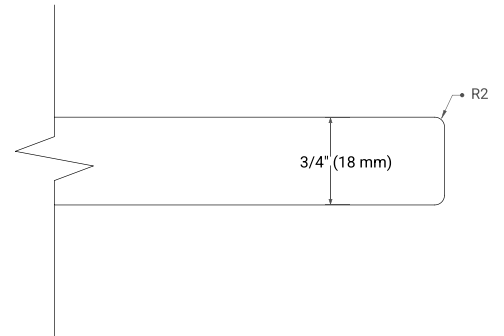

HAMLET 42" RIGHT OFFSET CABINET

BASE CABINET DIMENSIONS

42" W x 21.5" D x 34.5" H

FEATURES

- Solid wood frame & plywood panels
- Dovetail drawers and joints
- Soft closing doors & drawers

HARDWARE FINISHES*

White Grey Midnight Blue Black

FRONT VIEW

SIDE VIEW

PLAN VIEW

OVERALL DIMENSIONS

43" W x 22" D x 0.75" H

COUNTERTOP OPTIONS

Carrara Marble

FEATURES

- Solid countertop with mitered edges & seams
- Undermount white oval sink
- Pre-drilled for 8" widespread faucet

INCLUDED

- Countertop
- Matching Backsplash
- Oval Sink

COUNTERTOP PLAN VIEW

EDGE SIDE VIEW

THREE DIMENSIONAL COUNTERTOP VIEW