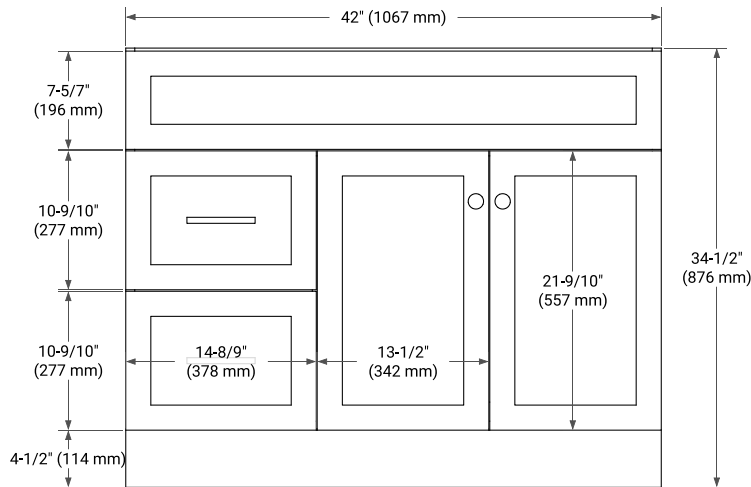

HAMLET 42" RIGHT OFFSET CABINET

BASE CABINET DIMENSIONS

42" W x 21.5" D x 34.5" H

FEATURES

- Solid wood frame & plywood panels
- Dovetail drawers and joints
- Soft closing doors & drawers

HARDWARE FINISHES*

White Grey Midnight Blue Black

FRONT VIEW

SIDE VIEW

PLAN VIEW

OVERALL DIMENSIONS

43" W x 22" D x 0.75" H

COUNTERTOP OPTIONS

Carrara Marble

FEATURES

- Solid countertop with mitered edges & seams
- Undermount white oval sink
- Pre-drilled for 8" widespread faucet

INCLUDED

- Countertop
- Matching Backsplash
- Oval Sink

COUNTERTOP PLAN VIEW

EDGE SIDE VIEW

THREE DIMENSIONAL COUNTERTOP VIEW