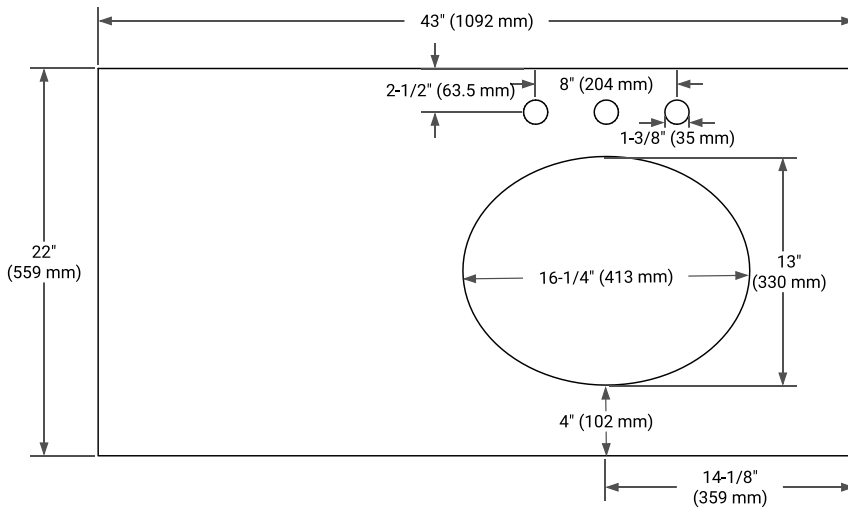

HAMLET 42" RIGHT OFFSET CABINET

BASE CABINET DIMENSIONS

42" W x 21.5" D x 34.5" H

FEATURES

- Solid wood frame & plywood panels
- Dovetail drawers and joints
- Soft closing doors & drawers

HARDWARE FINISHES*

White Grey Midnight Blue Black

FRONT VIEW

SIDE VIEW

PLAN VIEW

OVERALL DIMENSIONS

43" W x 22" D x 0.75" H

COUNTERTOP OPTIONS

Carrara Marble

FEATURES

- Solid countertop with mitered edges & seams
- Undermount white oval sink
- Pre-drilled for 8" widespread faucet

INCLUDED

- Countertop
- Matching Backsplash
- Oval Sink

COUNTERTOP PLAN VIEW

EDGE SIDE VIEW

THREE DIMENSIONAL COUNTERTOP VIEW