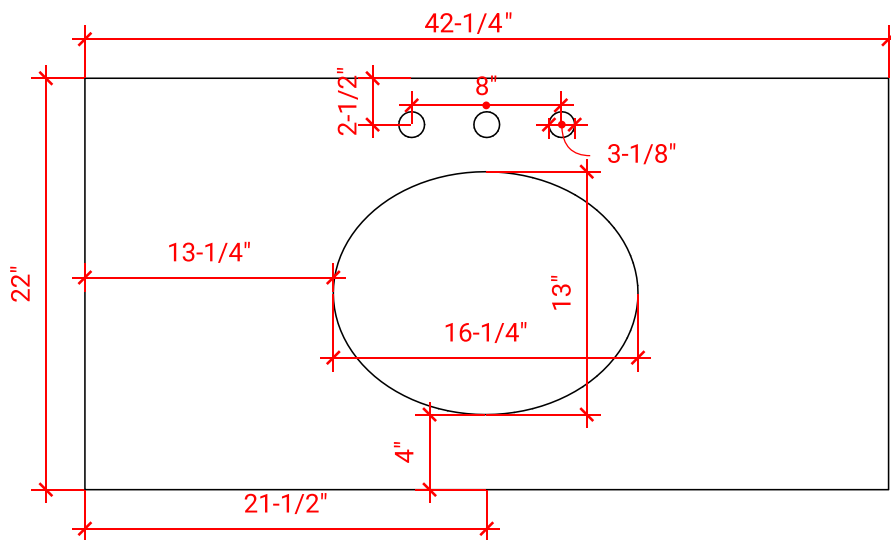

42" SINGLE OVAL SINK COUNTERTOP WITH 1.5 IN. THICKNESS

ARIEL

OVERALL DIMENSIONS

42.25" W x 22" D x 1.5" H

COUNTERTOP OPTIONS

Carrara White Quartz
CQ-042S-OVL-CT

FEATURES

- Solid countertop with mitered edges & seams
- Undermount white oval sink
- Pre-drilled for 8" widespread faucet

INCLUDED

- Countertop
- Matching Backsplash
- Oval Sink

COUNTERTOP PLAN VIEW