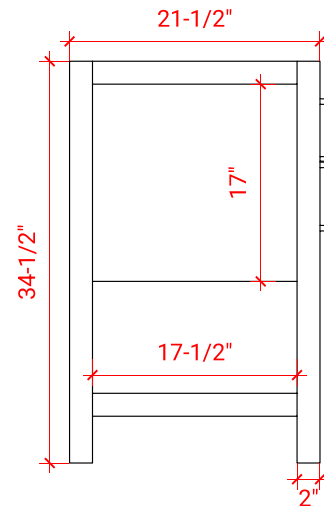

## BASE CABINET DIMENSIONS

42" W x 21.5" D x 34.5" H

### FRONT VIEW

### SIDE VIEW

## OVERALL DIMENSIONS

42.25" W x 22" D x 1.5" H