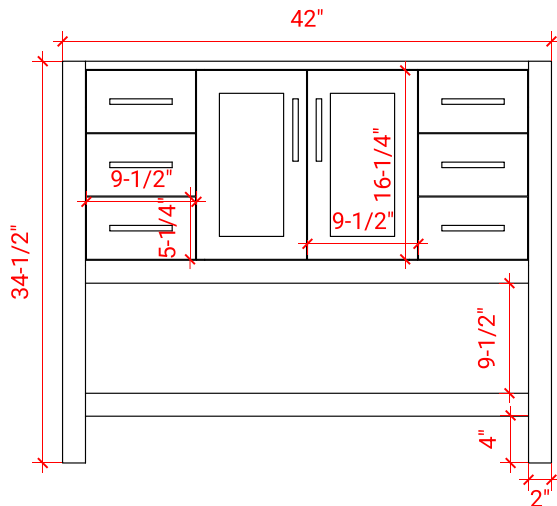

MAGNOLIA 42" SINGLE SINK BASE CABINET

ARIEL

S042S

BASE CABINET DIMENSIONS

42" W x 21.5" D x 34.5" H

FEATURES

- Solid wood frame & plywood panels
- Dovetail drawers and joints
- Soft closing doors & drawers

HARDWARE FINISHES

Brushed Nickel   Satin Brass   Matte Black   Polished Chrome

AVAILABLE COLORS

White   Grey   Midnight Blue

FRONT VIEW

SIDE VIEW

PLAN VIEW