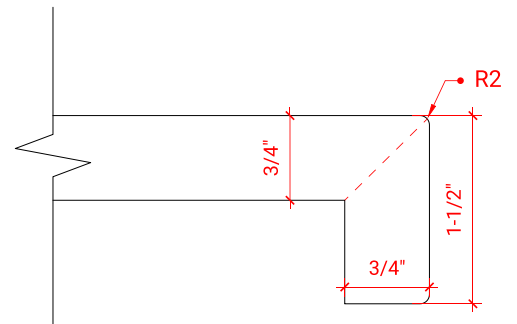

EDGE SIDE VIEW