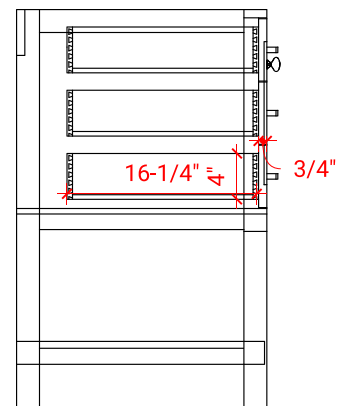

MAGNOLIA 42" SINGLE SINK BASE CABINET

ARIEL

S042S

BASE CABINET DIMENSIONS

42" W x 21.5" D x 34.5" H

FEATURES

- Solid wood frame & plywood panels
- Dovetail drawers and joints
- Soft closing doors & drawers

HARDWARE FINISHES

Brushed Nickel   Satin Brass   Matte Black   Polished Chrome

AVAILABLE COLORS

White   Grey   Midnight Blue

FRONT VIEW

SIDE VIEW

PLAN VIEW