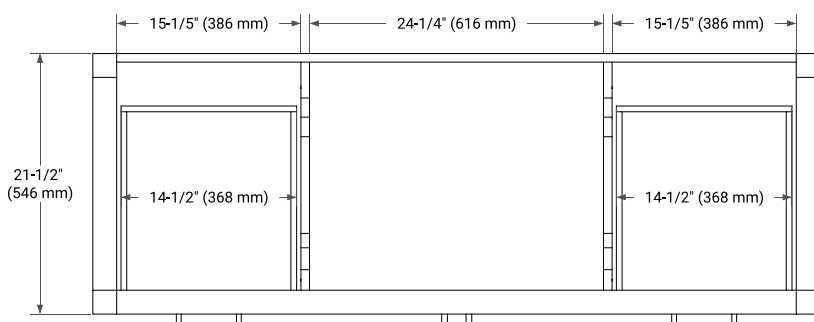

MAGNOLIA 60" SINGLE SINK BASE CABINET

ARIEL

BASE CABINET DIMENSIONS

60" W x 21.5" D x 34.5" H

FEATURES

- Solid wood frame & plywood panels
- Dovetail drawers and joints
- Soft closing doors & drawers

HARDWARE FINISHES*

White Grey Midnight Blue

FRONT VIEW

SIDE VIEW

PLAN VIEW

60" SINGLE RECTANGLE SINK COUNTERTOP WITH 1.5 IN. THICKNESS

ARIEL

OVERALL DIMENSIONS

60.25" W x 22" D x 1.5" H

COUNTERTOP OPTIONS

Carrara White Quartz

FEATURES

- Solid countertop with mitered edges & seams
- Undermount white rectangular sink
- Pre-drilled for 8" widespread faucet

INCLUDED

- Countertop
- Matching Backsplash
- Rectangle Sink

COUNTERTOP PLAN VIEW

EDGE SIDE VIEW

THREE DIMENSIONAL COUNTERTOP VIEW