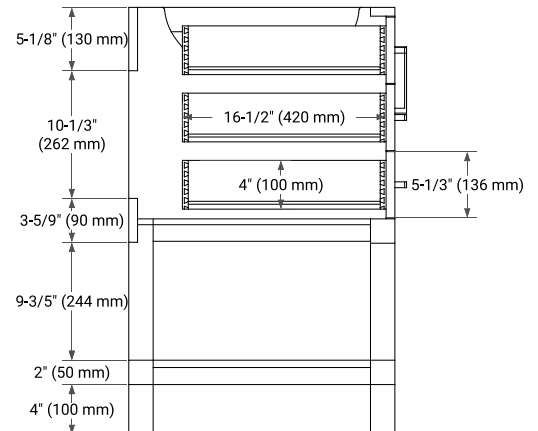

MAGNOLIA 60" SINGLE SINK BASE CABINET

ARIEL

BASE CABINET DIMENSIONS

60" W x 21.5" D x 34.5" H

FEATURES

- Solid wood frame & plywood panels
- Dovetail drawers and joints
- Soft closing doors & drawers

HARDWARE FINISHES*

White Grey Midnight Blue

FRONT VIEW

SIDE VIEW

PLAN VIEW

60" SINGLE RECTANGLE SINK COUNTERTOP WITH 1.5 IN. THICKNESS

ARIEL

OVERALL DIMENSIONS

60.25" W x 22" D x 1.5" H

COUNTERTOP OPTIONS

Carrara White Quartz

FEATURES

- Solid countertop with mitered edges & seams
- Undermount white rectangular sink
- Pre-drilled for 8" widespread faucet

INCLUDED

- Countertop
- Matching Backsplash
- Rectangle Sink

COUNTERTOP PLAN VIEW

EDGE SIDE VIEW

THREE DIMENSIONAL COUNTERTOP VIEW