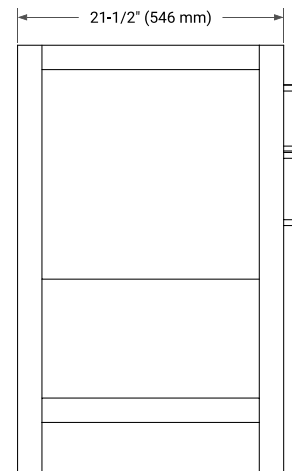

MAGNOLIA 60" SINGLE SINK BASE CABINET

ARIEL

BASE CABINET DIMENSIONS

60" W x 21.5" D x 34.5" H

FEATURES

- Solid wood frame & plywood panels
- Dovetail drawers and joints
- Soft closing doors & drawers

HARDWARE FINISHES*

White Grey Midnight Blue

FRONT VIEW

SIDE VIEW

PLAN VIEW

60" SINGLE RECTANGLE SINK COUNTERTOP WITH 1.5 IN. THICKNESS

ARIEL

OVERALL DIMENSIONS

60.25" W x 22" D x 1.5" H

COUNTERTOP OPTIONS

Carrara White Quartz

FEATURES

- Solid countertop with mitered edges & seams
- Undermount white rectangular sink
- Pre-drilled for 8" widespread faucet

INCLUDED

- Countertop
- Matching Backsplash
- Rectangle Sink

COUNTERTOP PLAN VIEW

EDGE SIDE VIEW

THREE DIMENSIONAL COUNTERTOP VIEW