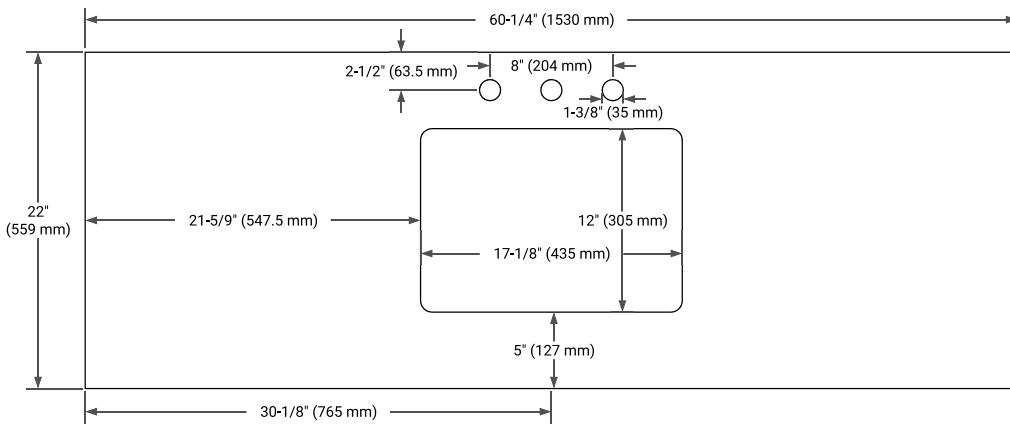

MAGNOLIA 60" SINGLE SINK BASE CABINET

ARIEL

BASE CABINET DIMENSIONS

60" W x 21.5" D x 34.5" H

FEATURES

- Solid wood frame & plywood panels
- Dovetail drawers and joints
- Soft closing doors & drawers

HARDWARE FINISHES*

White Grey Midnight Blue

FRONT VIEW

SIDE VIEW

PLAN VIEW

60" SINGLE RECTANGLE SINK COUNTERTOP WITH 1.5 IN. THICKNESS

ARIEL

OVERALL DIMENSIONS

60.25" W x 22" D x 1.5" H

COUNTERTOP OPTIONS

Carrara White Quartz

FEATURES

- Solid countertop with mitered edges & seams
- Undermount white rectangular sink
- Pre-drilled for 8" widespread faucet

INCLUDED

- Countertop
- Matching Backsplash
- Rectangle Sink

COUNTERTOP PLAN VIEW

EDGE SIDE VIEW

THREE DIMENSIONAL COUNTERTOP VIEW