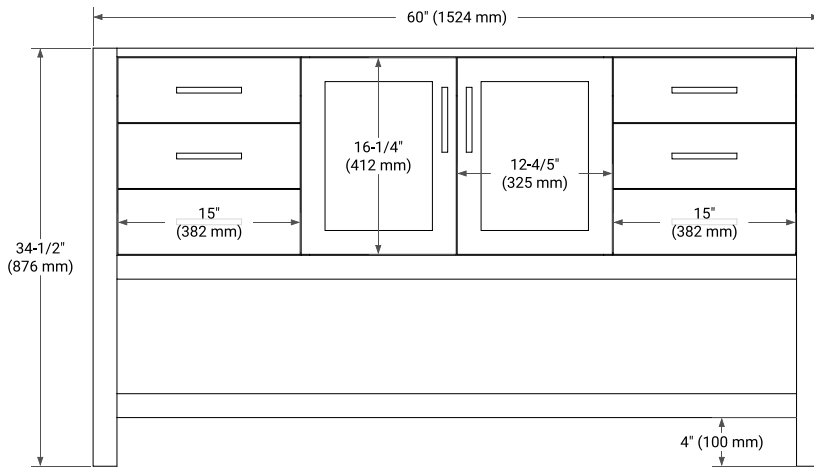

MAGNOLIA 60" SINGLE SINK BASE CABINET

ARIEL

BASE CABINET DIMENSIONS

60" W x 21.5" D x 34.5" H

FEATURES

- Solid wood frame & plywood panels
- Dovetail drawers and joints
- Soft closing doors & drawers

HARDWARE FINISHES*

White Grey Midnight Blue

FRONT VIEW

SIDE VIEW

PLAN VIEW

60" SINGLE RECTANGLE SINK COUNTERTOP WITH 1.5 IN. THICKNESS

ARIEL

OVERALL DIMENSIONS

60.25" W x 22" D x 1.5" H

COUNTERTOP PLAN VIEW

EDGE SIDE VIEW

THREE DIMENSIONAL COUNTERTOP VIEW