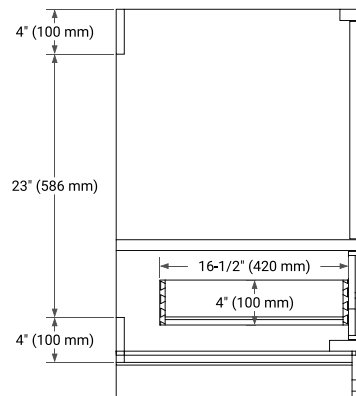

BASE CABINET DIMENSIONS

30" W x 21.5" D x 34.5" H

FEATURES

- Solid wood frame & plywood panels
- Dovetail drawers and joints
- Soft closing doors & drawers

HARDWARE FINISHES*

Brushed Nickel Satin Brass Matte Black Polished Chrome

30" SINGLE OVAL SINK COUNTERTOP WITH 1.5 IN. THICKNESS

ARIEL

OVERALL DIMENSIONS

30.25" W x 22" D x 1.5" H

COUNTERTOP OPTIONS

Carrara White Quartz

FEATURES

- Solid countertop with mitered edges & seams
- Undermount white oval sink
- Pre-drilled for 8" widespread faucet

INCLUDED

- Countertop
- Matching Backsplash
- Oval Sink

COUNTERTOP PLAN VIEW

EDGE SIDE VIEW

THREE DIMENSIONAL COUNTERTOP VIEW