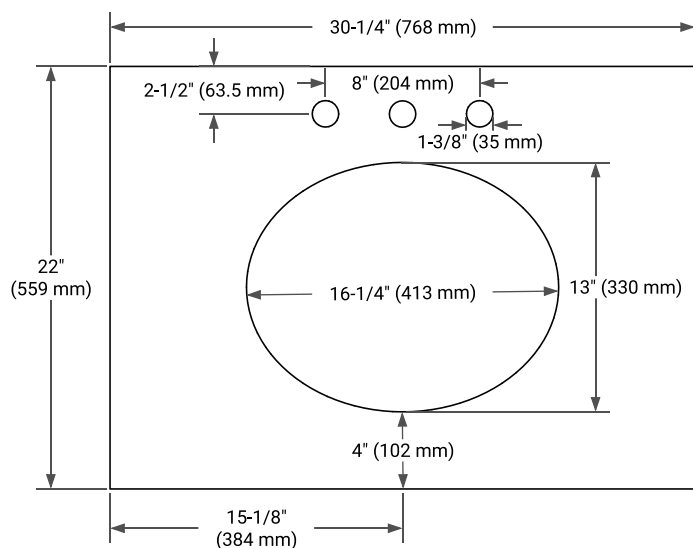

BASE CABINET DIMENSIONS

30" W x 21.5" D x 34.5" H

FEATURES

- Solid wood frame & plywood panels
- Dovetail drawers and joints
- Soft closing doors & drawers

HARDWARE FINISHES*

Brushed Nickel Satin Brass Matte Black Polished Chrome

30" SINGLE OVAL SINK COUNTERTOP WITH 1.5 IN. THICKNESS

ARIEL

OVERALL DIMENSIONS

30.25" W x 22" D x 1.5" H

COUNTERTOP OPTIONS

Carrara White Quartz

FEATURES

- Solid countertop with mitered edges & seams
- Undermount white oval sink
- Pre-drilled for 8" widespread faucet

INCLUDED

- Countertop
- Matching Backsplash
- Oval Sink

COUNTERTOP PLAN VIEW

EDGE SIDE VIEW

THREE DIMENSIONAL COUNTERTOP VIEW