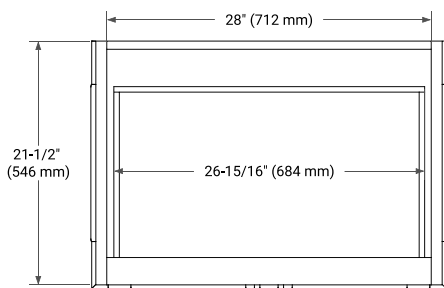

BASE CABINET DIMENSIONS

30" W x 21.5" D x 34.5" H

FEATURES

- Solid wood frame & plywood panels
- Dovetail drawers and joints
- Soft closing doors & drawers

HARDWARE FINISHES*

Brushed Nickel Satin Brass Matte Black Polished Chrome

30" SINGLE OVAL SINK COUNTERTOP WITH 1.5 IN. THICKNESS

ARIEL

OVERALL DIMENSIONS

30.25" W x 22" D x 1.5" H

COUNTERTOP OPTIONS

Carrara White Quartz

FEATURES

- Solid countertop with mitered edges & seams
- Undermount white oval sink
- Pre-drilled for 8" widespread faucet

INCLUDED

- Countertop
- Matching Backsplash
- Oval Sink

COUNTERTOP PLAN VIEW

EDGE SIDE VIEW

THREE DIMENSIONAL COUNTERTOP VIEW