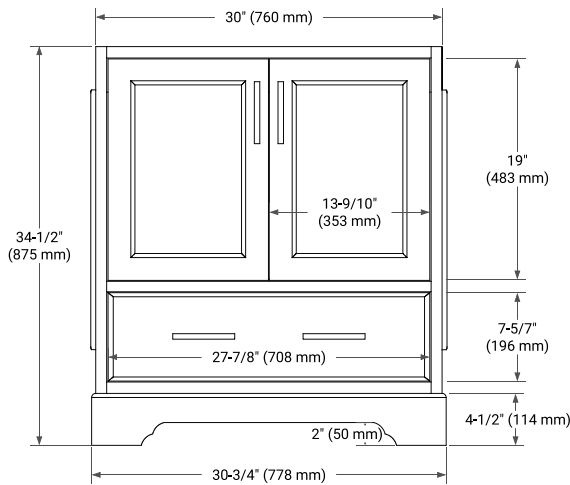

BASE CABINET DIMENSIONS

30" W x 21.5" D x 34.5" H

FEATURES

- Solid wood frame & plywood panels
- Dovetail drawers and joints
- Soft closing doors & drawers

HARDWARE FINISHES*

Brushed Nickel   Satin Brass   Matte Black   Polished Chrome

*Hardware comes preinstalled with the illustrated option. Other finishes are available on our online store if you prefer a different one.

AVAILABLE COLORS

White   Grey   Midnight Blue

FRONT VIEW

SIDE VIEW

PLAN VIEW