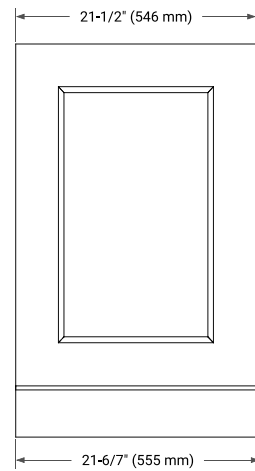

BASE CABINET DIMENSIONS

30" W x 21.5" D x 34.5" H

FEATURES

- Solid wood frame & plywood panels
- Dovetail drawers and joints
- Soft closing doors & drawers

HARDWARE FINISHES*

Brushed Nickel   Satin Brass   Matte Black   Polished Chrome

*Hardware comes preinstalled with the illustrated option. Other finishes are available on our online store if you prefer a different one.

AVAILABLE COLORS

White   Grey   Midnight Blue

FRONT VIEW

SIDE VIEW

PLAN VIEW