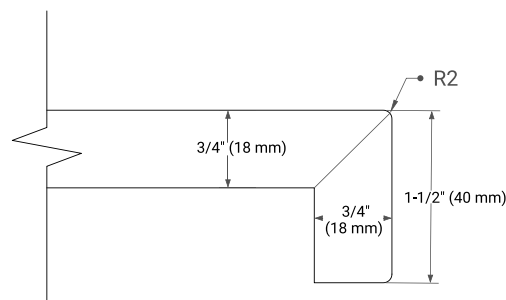

30" SINGLE OVAL SINK COUNTERTOP WITH 1.5 IN. THICKNESS

ARIEL

OVERALL DIMENSIONS

30.25" W x 22" D x 1.5" H

COUNTERTOP OPTIONS

Carrara White Quartz

FEATURES

- Solid countertop with mitered edges & seams
- Undermount white oval sink
- Pre-drilled for 8" widespread faucet

INCLUDED

- Countertop
- Matching Backsplash
- Oval Sink

COUNTERTOP PLAN VIEW

EDGE SIDE VIEW

THREE DIMENSIONAL COUNTERTOP VIEW