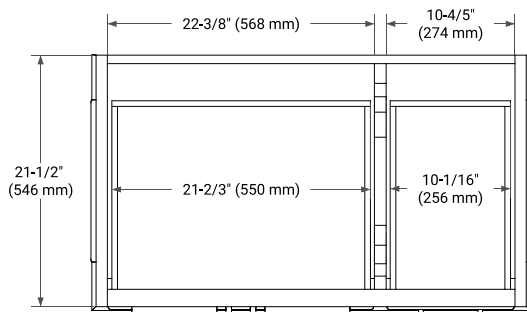

BASE CABINET DIMENSIONS

36" W x 21.5" D x 34.5" H

FEATURES

- Solid wood frame & plywood panels
- Dovetail drawers and joints
- Soft closing doors & drawers

HARDWARE FINISHES*

Brushed Nickel Satin Brass Matte Black Polished Chrome

OVERALL DIMENSIONS

36.25" W x 22" D x 1.5" H

COUNTERTOP OPTIONS

Carrara White Quartz

FEATURES

- Solid countertop with mitered edges & seams
- Undermount white oval sink
- Pre-drilled for 8" widespread faucet

INCLUDED

- Countertop
- Matching Backsplash
- Oval Sink

COUNTERTOP PLAN VIEW

EDGE SIDE VIEW

THREE DIMENSIONAL COUNTERTOP VIEW