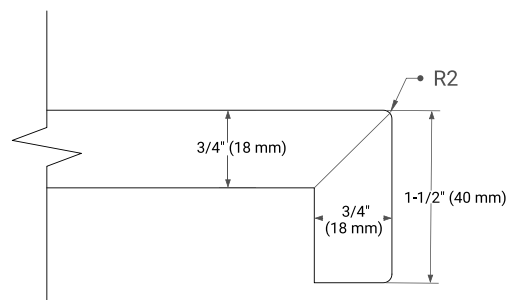

OVERALL DIMENSIONS

36.25" W x 22" D x 1.5" H

COUNTERTOP OPTIONS

Carrara White Quartz

FEATURES

- Solid countertop with mitered edges & seams
- Undermount white oval sink
- Pre-drilled for 8" widespread faucet

INCLUDED

- Countertop
- Matching Backsplash
- Oval Sink

COUNTERTOP PLAN VIEW

EDGE SIDE VIEW

THREE DIMENSIONAL COUNTERTOP VIEW