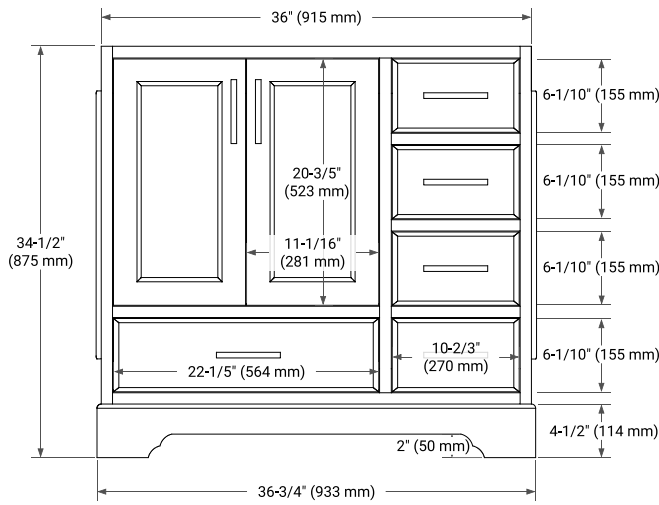

BASE CABINET DIMENSIONS

36" W x 21.5" D x 34.5" H

FEATURES

- Solid wood frame & plywood panels
- Dovetail drawers and joints
- Soft closing doors & drawers

HARDWARE FINISHES*

Brushed Nickel   Satin Brass   Matte Black   Polished Chrome

*Hardware comes preinstalled with the illustrated option. Other finishes are available on our online store if you prefer a different one.

AVAILABLE COLORS

White   Grey   Midnight Blue

FRONT VIEW

SIDE VIEW

PLAN VIEW