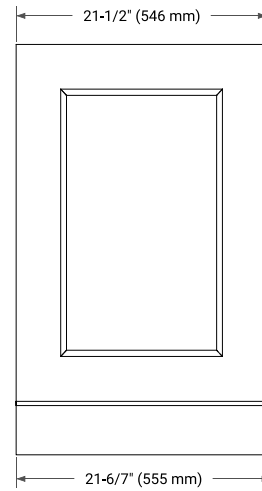

BASE CABINET DIMENSIONS

36" W x 21.5" D x 34.5" H

FEATURES

- Solid wood frame & plywood panels
- Dovetail drawers and joints
- Soft closing doors & drawers

HARDWARE FINISHES*

Brushed Nickel   Satin Brass   Matte Black   Polished Chrome

*Hardware comes preinstalled with the illustrated option. Other finishes are available on our online store if you prefer a different one.

AVAILABLE COLORS

White   Grey   Midnight Blue

FRONT VIEW

SIDE VIEW

PLAN VIEW