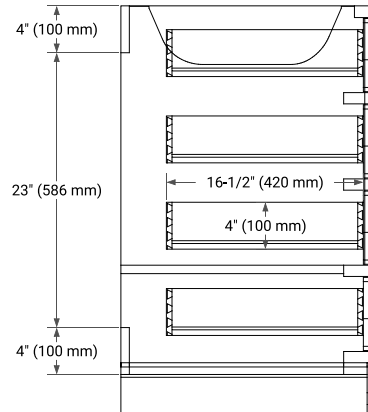

BASE CABINET DIMENSIONS

36" W x 21.5" D x 34.5" H

FEATURES

- Solid wood frame & plywood panels
- Dovetail drawers and joints
- Soft closing doors & drawers

HARDWARE FINISHES*

Brushed Nickel Satin Brass Matte Black Polished Chrome

OVERALL DIMENSIONS

36.25" W x 22" D x 1.5" H

COUNTERTOP OPTIONS

Carrara White Quartz

FEATURES

- Solid countertop with mitered edges & seams
- Undermount white oval sink
- Pre-drilled for 8" widespread faucet

INCLUDED

- Countertop
- Matching Backsplash
- Oval Sink

COUNTERTOP PLAN VIEW

EDGE SIDE VIEW

THREE DIMENSIONAL COUNTERTOP VIEW