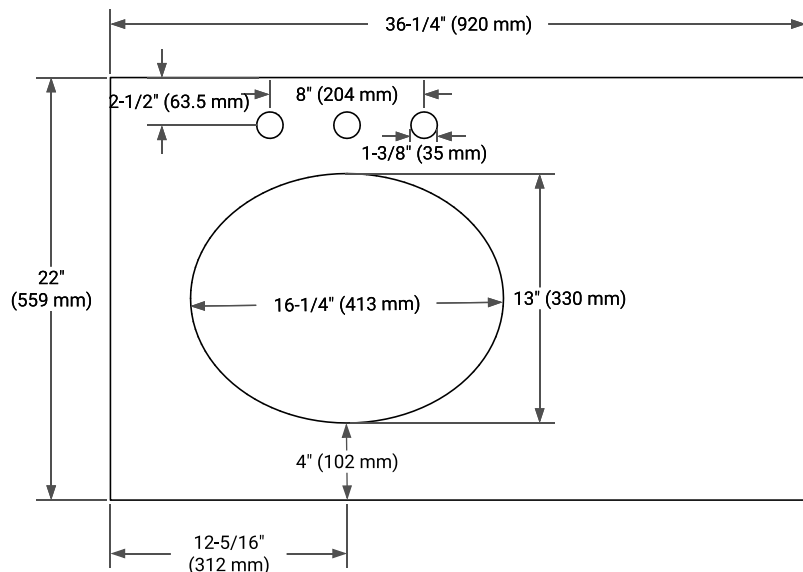

BASE CABINET DIMENSIONS

36" W x 21.5" D x 34.5" H

FEATURES

- Solid wood frame & plywood panels
- Dovetail drawers and joints
- Soft closing doors & drawers

HARDWARE FINISHES*

Brushed Nickel Satin Brass Matte Black Polished Chrome

OVERALL DIMENSIONS

36.25" W x 22" D x 1.5" H

COUNTERTOP OPTIONS

Carrara White Quartz

FEATURES

- Solid countertop with mitered edges & seams
- Undermount white oval sink
- Pre-drilled for 8" widespread faucet

INCLUDED

- Countertop
- Matching Backsplash
- Oval Sink

COUNTERTOP PLAN VIEW

EDGE SIDE VIEW

THREE DIMENSIONAL COUNTERTOP VIEW