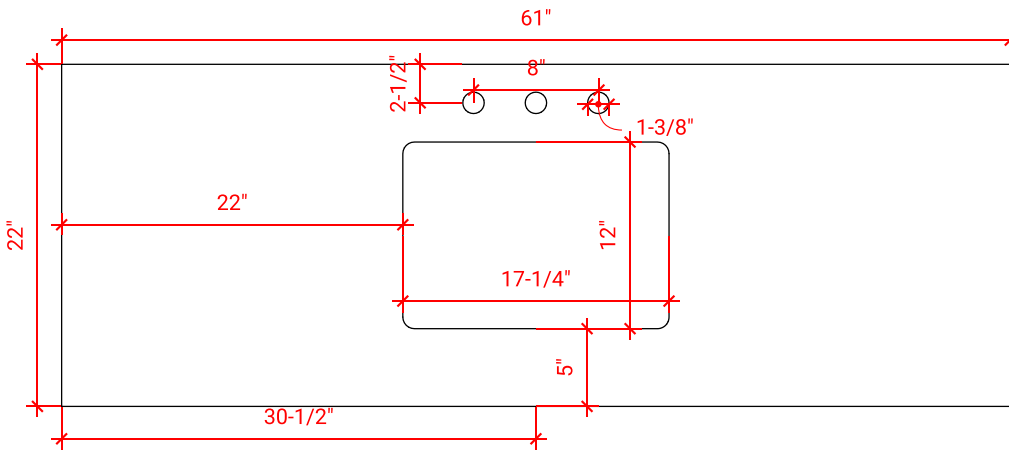

HAMLET 61" SINGLE SINK CABINET

ARIEL

F061S

BASE CABINET DIMENSIONS

60" W x 21.5" D x 34.5" H

FEATURES

- Solid wood frame & plywood panels
- Dovetail drawers and joints
- Soft closing doors & drawers

HARDWARE FINISHES

AVAILABLE COLORS

FRONT VIEW

SIDE VIEW

PLAN VIEW

61" RECTANGLE SINK THIN COUNTERTOP

OVERALL DIMENSIONS

61" W x 22" D x 1.5" H

COUNTERTOP OPTIONS

Carrara Marble
CW-061S-REC-CT

White Quartz
WQ-061S-REC-CT

FEATURES

- Solid countertop with mitered edges & seams
- Undermount white rectangular sink
- Pre-drilled for 8" widespread faucet

INCLUDED

- Countertop
- Matching Backsplash
- Sink

COUNTERTOP PLAN VIEW

EDGE SIDE VIEW

THREE DIMENSIONAL COUNTERTOP VIEW