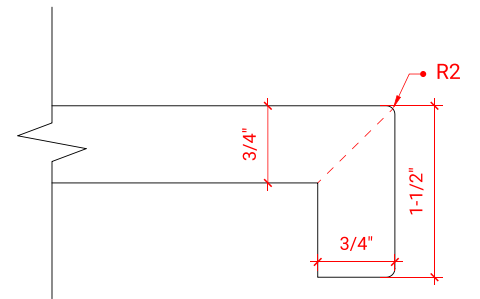

HAMLET 61" SINGLE SINK CABINET

ARIEL

F061S

BASE CABINET DIMENSIONS

60" W x 21.5" D x 34.5" H

FEATURES

- Solid wood frame & plywood panels
- Dovetail drawers and joints
- Soft closing doors & drawers

HARDWARE FINISHES

AVAILABLE COLORS

FRONT VIEW

SIDE VIEW

PLAN VIEW

61" RECTANGLE SINK THIN COUNTERTOP

OVERALL DIMENSIONS

61" W x 22" D x 1.5" H

COUNTERTOP OPTIONS

Carrara Marble
CW-061S-REC-CT

White Quartz
WQ-061S-REC-CT

FEATURES

- Solid countertop with mitered edges & seams
- Undermount white rectangular sink
- Pre-drilled for 8" widespread faucet

INCLUDED

- Countertop
- Matching Backsplash
- Sink

COUNTERTOP PLAN VIEW

EDGE SIDE VIEW

THREE DIMENSIONAL COUNTERTOP VIEW