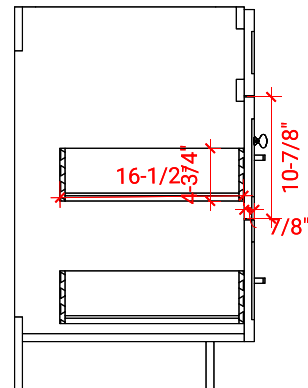

HAMLET 61" SINGLE SINK CABINET

ARIEL

F061S

BASE CABINET DIMENSIONS

60" W x 21.5" D x 34.5" H

FEATURES

- Solid wood frame & plywood panels
- Dovetail drawers and joints
- Soft closing doors & drawers

HARDWARE FINISHES

AVAILABLE COLORS

FRONT VIEW

SIDE VIEW

PLAN VIEW

61" RECTANGLE SINK THIN COUNTERTOP

OVERALL DIMENSIONS

61" W x 22" D x 1.5" H

COUNTERTOP OPTIONS

COUNTERTOP PLAN VIEW

EDGE SIDE VIEW

THREE DIMENSIONAL COUNTERTOP VIEW