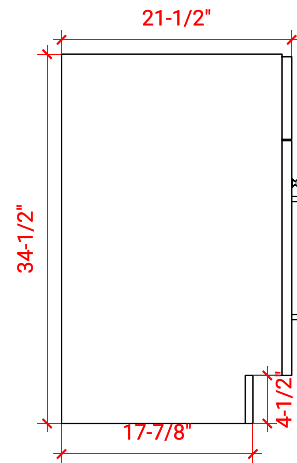

HAMLET 61" SINGLE SINK CABINET

ARIEL

F061S

BASE CABINET DIMENSIONS

60" W x 21.5" D x 34.5" H

FEATURES

- Solid wood frame & plywood panels
- Dovetail drawers and joints
- Soft closing doors & drawers

HARDWARE FINISHES

AVAILABLE COLORS

FRONT VIEW

SIDE VIEW

PLAN VIEW

61" RECTANGLE SINK THIN COUNTERTOP

OVERALL DIMENSIONS

61" W x 22" D x 1.5" H

COUNTERTOP OPTIONS

Carrara Marble
CW-061S-REC-CT

White Quartz
WQ-061S-REC-CT

FEATURES

- Solid countertop with mitered edges & seams
- Undermount white rectangular sink
- Pre-drilled for 8" widespread faucet

INCLUDED

- Countertop
- Matching Backsplash
- Sink

COUNTERTOP PLAN VIEW

EDGE SIDE VIEW

THREE DIMENSIONAL COUNTERTOP VIEW