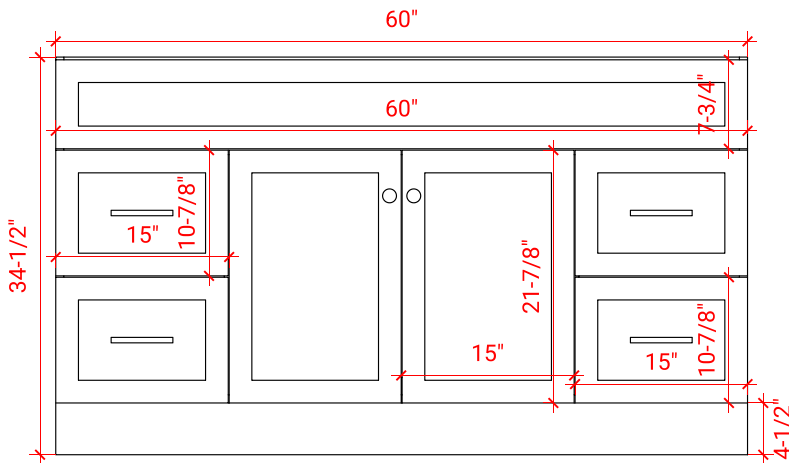

HAMLET 61" SINGLE SINK CABINET

ARIEL

F061S

BASE CABINET DIMENSIONS

60" W x 21.5" D x 34.5" H

FEATURES

- Solid wood frame & plywood panels
- Dovetail drawers and joints
- Soft closing doors & drawers

HARDWARE FINISHES

AVAILABLE COLORS

FRONT VIEW

SIDE VIEW

PLAN VIEW

61" RECTANGLE SINK THIN COUNTERTOP

OVERALL DIMENSIONS

61" W x 22" D x 1.5" H

COUNTERTOP OPTIONS

Carrara Marble
CW-061S-REC-CT

White Quartz
WQ-061S-REC-CT

FEATURES

- Solid countertop with mitered edges & seams
- Undermount white rectangular sink
- Pre-drilled for 8" widespread faucet

INCLUDED

- Countertop
- Matching Backsplash
- Sink

COUNTERTOP PLAN VIEW

EDGE SIDE VIEW

THREE DIMENSIONAL COUNTERTOP VIEW