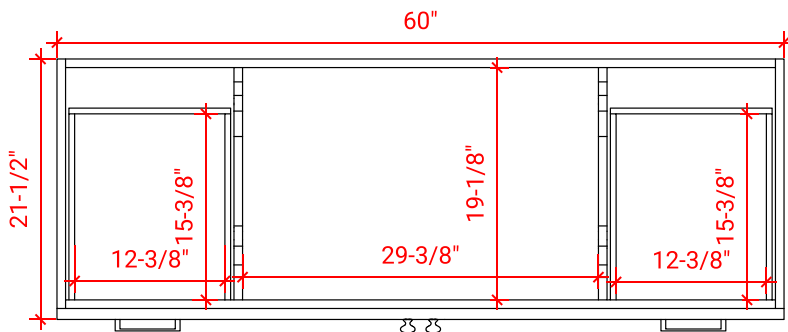

HAMLET 61" SINGLE SINK CABINET

ARIEL

F061S

BASE CABINET DIMENSIONS

60" W x 21.5" D x 34.5" H

FEATURES

- Solid wood frame & plywood panels
- Dovetail drawers and joints
- Soft closing doors & drawers

HARDWARE FINISHES

AVAILABLE COLORS

FRONT VIEW

SIDE VIEW

PLAN VIEW

61" RECTANGLE SINK THIN COUNTERTOP

OVERALL DIMENSIONS

61" W x 22" D x 1.5" H

COUNTERTOP OPTIONS

COUNTERTOP PLAN VIEW

EDGE SIDE VIEW

THREE DIMENSIONAL COUNTERTOP VIEW