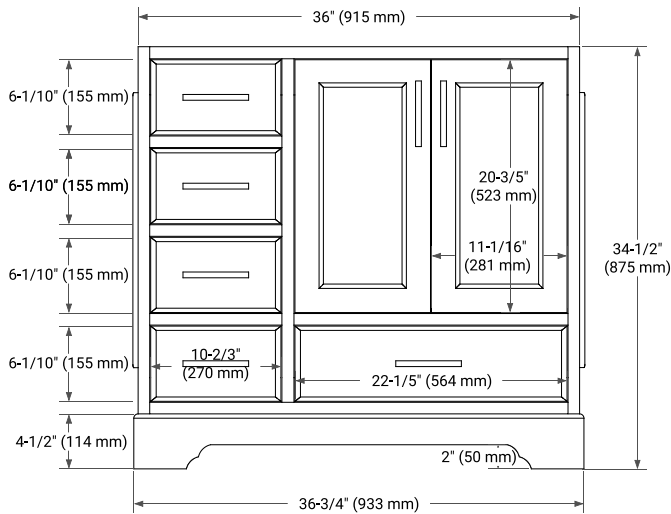

STAFFORD 36" RIGHT OFFSET CABINET

BASE CABINET DIMENSIONS

36" W x 21.5" D x 34.5" H

FEATURES

- Solid wood frame & plywood panels
- Dovetail drawers and joints
- Soft closing doors & drawers

HARDWARE FINISHES*

White Grey Midnight Blue

FRONT VIEW

SIDE VIEW

PLAN VIEW

36" RIGHT RECTANGLE SINK COUNTERTOP WITH 1.5 IN. THICKNESS

ARIEL

OVERALL DIMENSIONS

36.25" W x 22" D x 1.5" H

COUNTERTOP PLAN VIEW

EDGE SIDE VIEW

THREE DIMENSIONAL COUNTERTOP VIEW