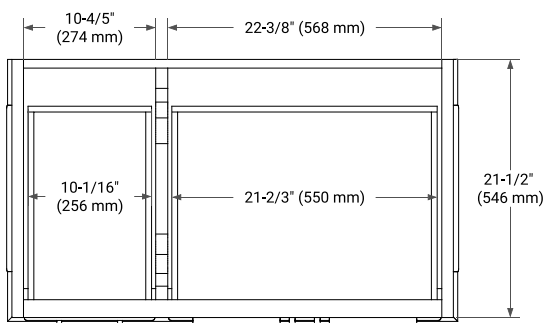

STAFFORD 36" RIGHT OFFSET CABINET

BASE CABINET DIMENSIONS

36" W x 21.5" D x 34.5" H

FEATURES

- Solid wood frame & plywood panels
- Dovetail drawers and joints
- Soft closing doors & drawers

HARDWARE FINISHES*

White Grey Midnight Blue

FRONT VIEW

SIDE VIEW

PLAN VIEW

36" RIGHT RECTANGLE SINK COUNTERTOP WITH 1.5 IN. THICKNESS

ARIEL

OVERALL DIMENSIONS

36.25" W x 22" D x 1.5" H

COUNTERTOP OPTIONS

Carrara White Quartz

FEATURES

- Solid countertop with mitered edges & seams
- Undermount white rectangular sink
- Pre-drilled for 8" widespread faucet

INCLUDED

- Countertop
- Matching Backsplash
- Rectangle Sink

COUNTERTOP PLAN VIEW

EDGE SIDE VIEW

THREE DIMENSIONAL COUNTERTOP VIEW