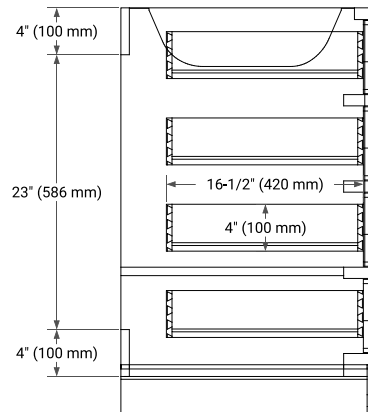

STAFFORD 36" RIGHT OFFSET CABINET

BASE CABINET DIMENSIONS

36" W x 21.5" D x 34.5" H

FEATURES

- Solid wood frame & plywood panels
- Dovetail drawers and joints
- Soft closing doors & drawers

HARDWARE FINISHES*

White Grey Midnight Blue

FRONT VIEW

SIDE VIEW

PLAN VIEW

36" RIGHT RECTANGLE SINK COUNTERTOP WITH 1.5 IN. THICKNESS

ARIEL

OVERALL DIMENSIONS

36.25" W x 22" D x 1.5" H

COUNTERTOP OPTIONS

Carrara White Quartz

FEATURES

- Solid countertop with mitered edges & seams
- Undermount white rectangular sink
- Pre-drilled for 8" widespread faucet

INCLUDED

- Countertop
- Matching Backsplash
- Rectangle Sink

COUNTERTOP PLAN VIEW

EDGE SIDE VIEW

THREE DIMENSIONAL COUNTERTOP VIEW