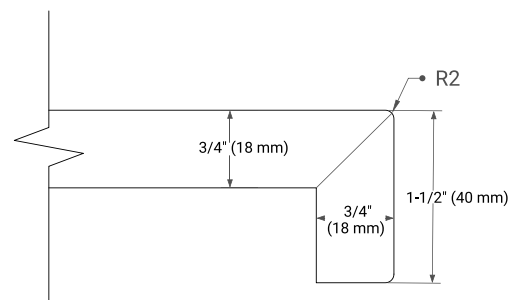

White Grey Midnight Blue

FRONT VIEW

SIDE VIEW

PLAN VIEW

36" RIGHT RECTANGLE SINK COUNTERTOP WITH 1.5 IN. THICKNESS

ARIEL

OVERALL DIMENSIONS

36.25" W x 22" D x 1.5" H

COUNTERTOP OPTIONS

Carrara White Quartz

FEATURES

- Solid countertop with mitered edges & seams
- Undermount white rectangular sink
- Pre-drilled for 8" widespread faucet

INCLUDED

- Countertop
- Matching Backsplash
- Rectangle Sink

COUNTERTOP PLAN VIEW

EDGE SIDE VIEW

THREE DIMENSIONAL COUNTERTOP VIEW