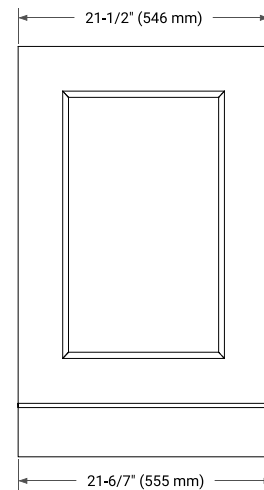

STAFFORD 36" RIGHT OFFSET CABINET

BASE CABINET DIMENSIONS

36" W x 21.5" D x 34.5" H

FEATURES

- Solid wood frame & plywood panels
- Dovetail drawers and joints
- Soft closing doors & drawers

HARDWARE FINISHES*

White Grey Midnight Blue

FRONT VIEW

SIDE VIEW

PLAN VIEW

36" RIGHT RECTANGLE SINK COUNTERTOP WITH 1.5 IN. THICKNESS

ARIEL

OVERALL DIMENSIONS

36.25" W x 22" D x 1.5" H

COUNTERTOP PLAN VIEW

EDGE SIDE VIEW

THREE DIMENSIONAL COUNTERTOP VIEW