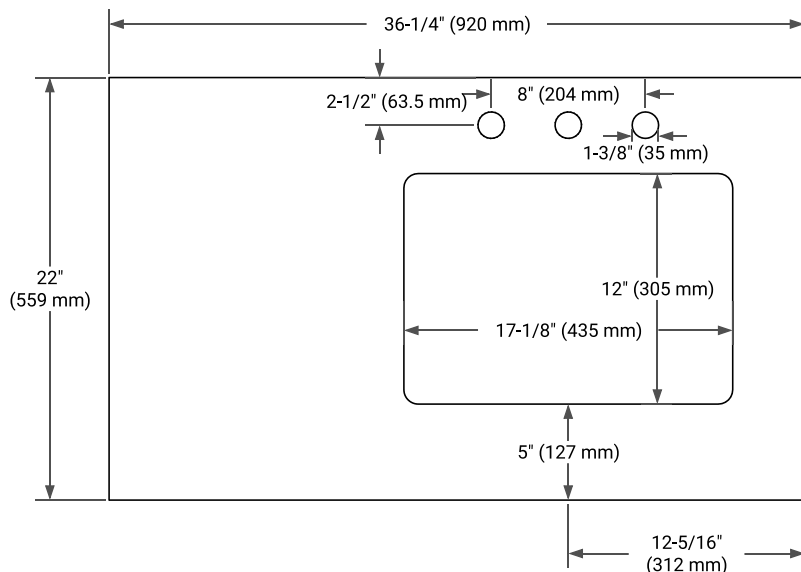

STAFFORD 36" RIGHT OFFSET CABINET

BASE CABINET DIMENSIONS

36" W x 21.5" D x 34.5" H

FEATURES

- Solid wood frame & plywood panels
- Dovetail drawers and joints
- Soft closing doors & drawers

HARDWARE FINISHES*

White Grey Midnight Blue

FRONT VIEW

SIDE VIEW

PLAN VIEW

36" RIGHT RECTANGLE SINK COUNTERTOP WITH 1.5 IN. THICKNESS

ARIEL

OVERALL DIMENSIONS

36.25" W x 22" D x 1.5" H

COUNTERTOP OPTIONS

Carrara White Quartz

FEATURES

- Solid countertop with mitered edges & seams
- Undermount white rectangular sink
- Pre-drilled for 8" widespread faucet

INCLUDED

- Countertop
- Matching Backsplash
- Rectangle Sink

COUNTERTOP PLAN VIEW

EDGE SIDE VIEW

THREE DIMENSIONAL COUNTERTOP VIEW