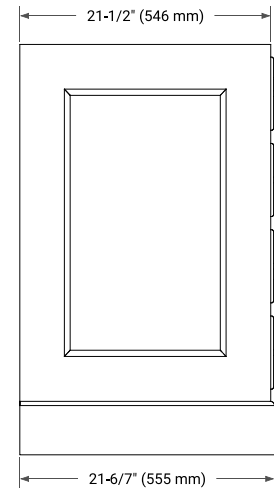

STAFFORD 42" SINGLE SINK BASE CABINET

BASE CABINET DIMENSIONS

42" W x 21.5" D x 34.5" H

FEATURES

- Solid wood frame & plywood panels
- Dovetail drawers and joints
- Soft closing doors & drawers

HARDWARE FINISHES*

White Grey Midnight Blue

FRONT VIEW

SIDE VIEW

PLAN VIEW

42" SINGLE OVAL SINK COUNTERTOP WITH 1.5 IN. THICKNESS

ARIEL

OVERALL DIMENSIONS

42.25" W x 22" D x 1.5" H

COUNTERTOP PLAN VIEW

EDGE SIDE VIEW

THREE DIMENSIONAL COUNTERTOP VIEW