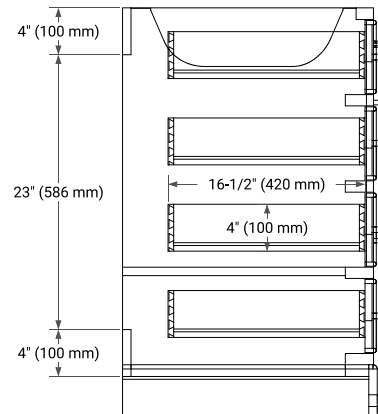

STAFFORD 42" SINGLE SINK BASE CABINET

BASE CABINET DIMENSIONS

42" W x 21.5" D x 34.5" H

FEATURES

- Solid wood frame & plywood panels
- Dovetail drawers and joints
- Soft closing doors & drawers

HARDWARE FINISHES*

White Grey Midnight Blue

FRONT VIEW

SIDE VIEW

PLAN VIEW

42" SINGLE OVAL SINK COUNTERTOP WITH 1.5 IN. THICKNESS

ARIEL

OVERALL DIMENSIONS

42.25" W x 22" D x 1.5" H

COUNTERTOP OPTIONS

Carrara White Quartz

FEATURES

- Solid countertop with mitered edges & seams
- Undermount white oval sink
- Pre-drilled for 8" widespread faucet

INCLUDED

- Countertop
- Matching Backsplash
- Oval Sink

COUNTERTOP PLAN VIEW

EDGE SIDE VIEW

THREE DIMENSIONAL COUNTERTOP VIEW