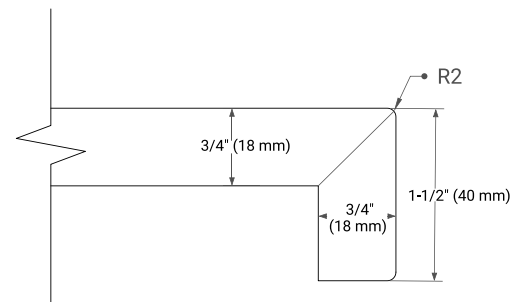

White Grey Midnight Blue

FRONT VIEW

SIDE VIEW

PLAN VIEW

42" SINGLE OVAL SINK COUNTERTOP WITH 1.5 IN. THICKNESS

ARIEL

OVERALL DIMENSIONS

42.25" W x 22" D x 1.5" H

COUNTERTOP OPTIONS

Carrara White Quartz

FEATURES

- Solid countertop with mitered edges & seams
- Undermount white oval sink
- Pre-drilled for 8" widespread faucet

INCLUDED

- Countertop
- Matching Backsplash
- Oval Sink

COUNTERTOP PLAN VIEW

EDGE SIDE VIEW

THREE DIMENSIONAL COUNTERTOP VIEW