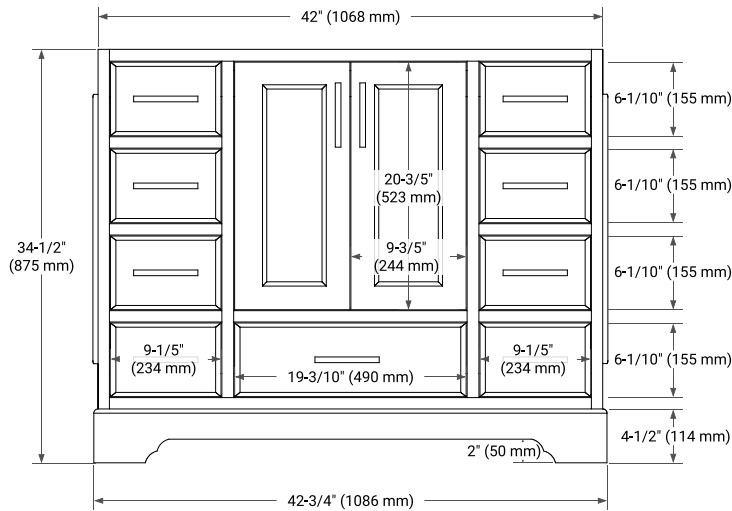

STAFFORD 42" SINGLE SINK BASE CABINET

BASE CABINET DIMENSIONS

42" W x 21.5" D x 34.5" H

FEATURES

- Solid wood frame & plywood panels
- Dovetail drawers and joints
- Soft closing doors & drawers

HARDWARE FINISHES*

White Grey Midnight Blue

FRONT VIEW

SIDE VIEW

PLAN VIEW

42" SINGLE OVAL SINK COUNTERTOP WITH 1.5 IN. THICKNESS

ARIEL

OVERALL DIMENSIONS

42.25" W x 22" D x 1.5" H

COUNTERTOP PLAN VIEW

EDGE SIDE VIEW

THREE DIMENSIONAL COUNTERTOP VIEW