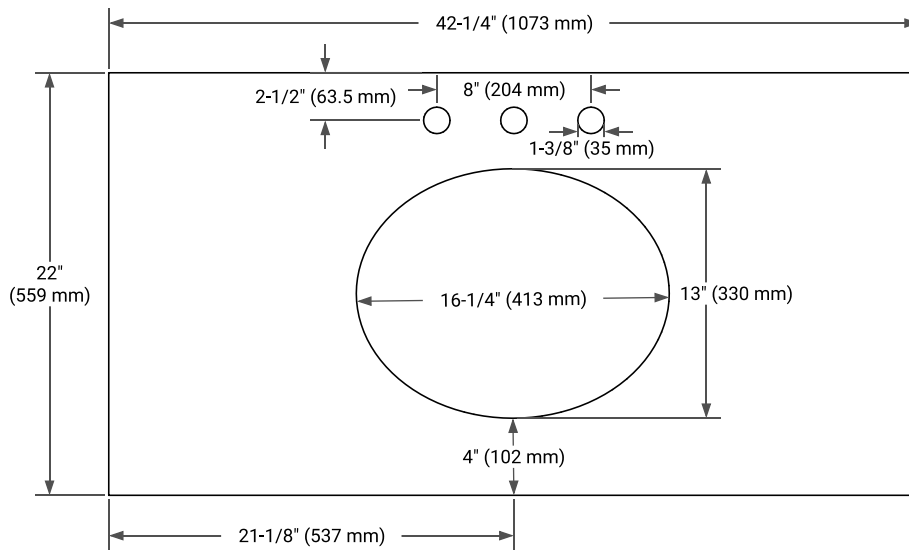

White Grey Midnight Blue

FRONT VIEW

SIDE VIEW

PLAN VIEW

42" SINGLE OVAL SINK COUNTERTOP WITH 1.5 IN. THICKNESS

ARIEL

OVERALL DIMENSIONS

42.25" W x 22" D x 1.5" H

COUNTERTOP OPTIONS

Carrara White Quartz

FEATURES

- Solid countertop with mitered edges & seams
- Undermount white oval sink
- Pre-drilled for 8" widespread faucet

INCLUDED

- Countertop
- Matching Backsplash
- Oval Sink

COUNTERTOP PLAN VIEW

EDGE SIDE VIEW

THREE DIMENSIONAL COUNTERTOP VIEW