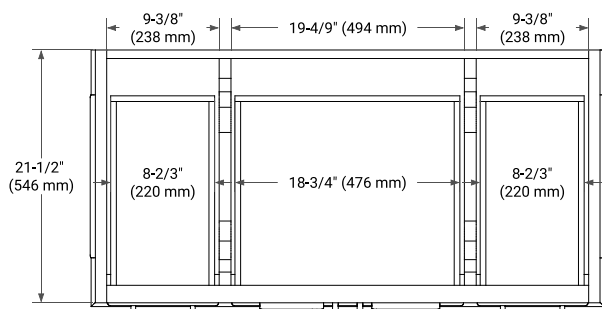

STAFFORD 42" SINGLE SINK BASE CABINET

BASE CABINET DIMENSIONS

42" W x 21.5" D x 34.5" H

FEATURES

- Solid wood frame & plywood panels
- Dovetail drawers and joints
- Soft closing doors & drawers

HARDWARE FINISHES*

White Grey Midnight Blue

FRONT VIEW

SIDE VIEW

PLAN VIEW

42" SINGLE OVAL SINK COUNTERTOP WITH 1.5 IN. THICKNESS

ARIEL

OVERALL DIMENSIONS

42.25" W x 22" D x 1.5" H

COUNTERTOP PLAN VIEW

EDGE SIDE VIEW

THREE DIMENSIONAL COUNTERTOP VIEW