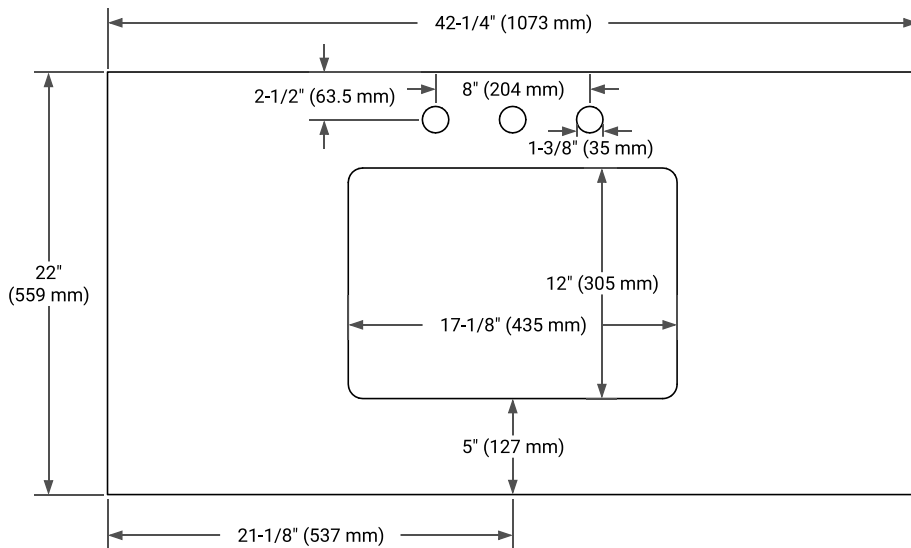

## OVERALL DIMENSIONS

42.25" W x 22" D x 1.5" H

## FEATURES

- Solid countertop with mitered edges & seams
- Undermount white rectangular sink
- Pre-drilled for 8" widespread faucet

## COUNTERTOP PLAN VIEW