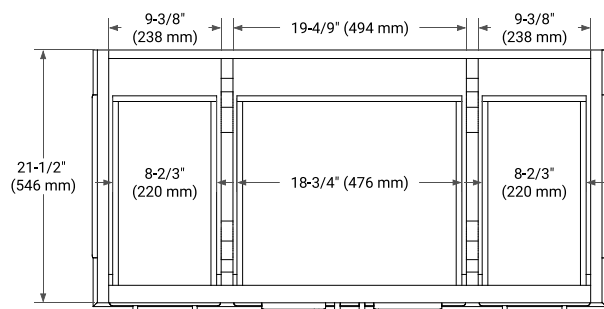

STAFFORD 42" SINGLE SINK BASE CABINET

BASE CABINET DIMENSIONS

42" W x 21.5" D x 34.5" H

FEATURES

- Solid wood frame & plywood panels
- Dovetail drawers and joints
- Soft closing doors & drawers

HARDWARE FINISHES*

Brushed Nickel   Satin Brass   Matte Black   Polished Chrome

*Hardware comes preinstalled with the illustrated option. Other finishes are available on our online store if you prefer a different one.

AVAILABLE COLORS

White   Grey   Midnight Blue

SIDE VIEW

PLAN VIEW