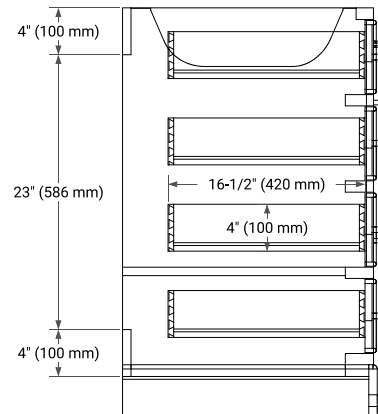

STAFFORD 42" SINGLE SINK BASE CABINET

BASE CABINET DIMENSIONS

42" W x 21.5" D x 34.5" H

FEATURES

- Solid wood frame & plywood panels
- Dovetail drawers and joints
- Soft closing doors & drawers

HARDWARE FINISHES*

Brushed Nickel   Satin Brass   Matte Black   Polished Chrome

*Hardware comes preinstalled with the illustrated option. Other finishes are available on our online store if you prefer a different one.

AVAILABLE COLORS

White   Grey   Midnight Blue

SIDE VIEW

PLAN VIEW