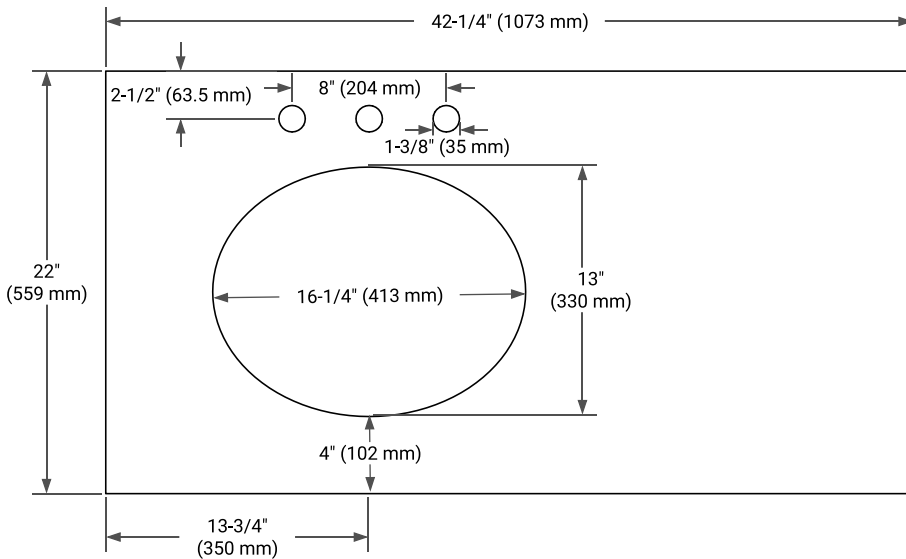

42" LEFT OVAL SINK COUNTERTOP WITH 1.5 IN. THICKNESS

OVERALL DIMENSIONS

42.25" W x 22" D x 1.5" H

COUNTERTOP OPTIONS

FEATURES

- Solid countertop with mitered edges & seams
- Undermount white oval sink
- Pre-drilled for 8" widespread faucet

INCLUDED

- Countertop
- Matching Backsplash
- Oval Sink

COUNTERTOP PLAN VIEW