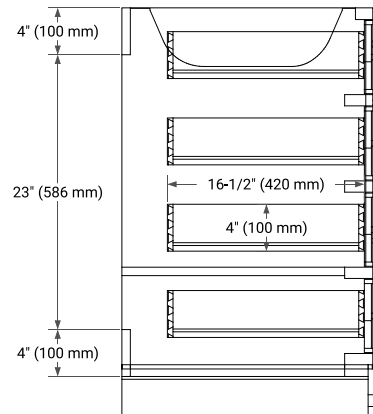

## BASE CABINET DIMENSIONS

42" W x 21.5" D x 34.5" H

## SIDE VIEW

## PLAN VIEW

## OVERALL DIMENSIONS

42.25" W x 22" D x 1.5" H