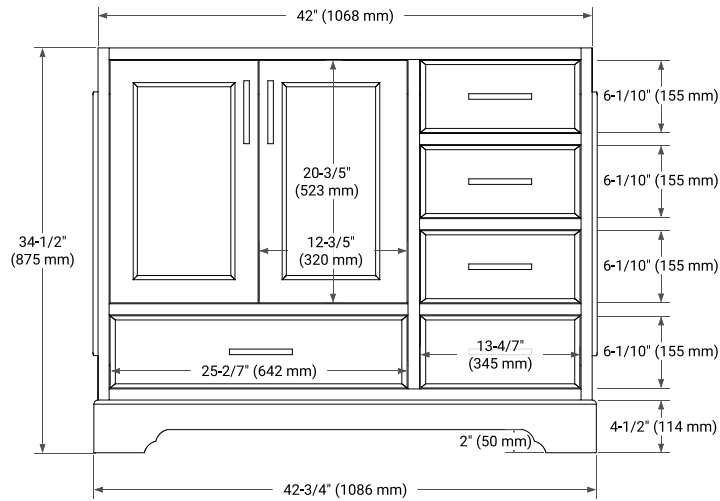

STAFFORD 42" LEFT OFFSET CABINET

BASE CABINET DIMENSIONS

42" W x 21.5" D x 34.5" H

FEATURES

- Solid wood frame & plywood panels
- Dovetail drawers and joints
- Soft closing doors & drawers

HARDWARE FINISHES*

Brushed Nickel   Satin Brass   Matte Black   Polished Chrome

*Hardware comes preinstalled with the illustrated option. Other finishes are available on our online store if you prefer a different one.

AVAILABLE COLORS

White   Grey   Midnight Blue

FRONT VIEW

SIDE VIEW

PLAN VIEW