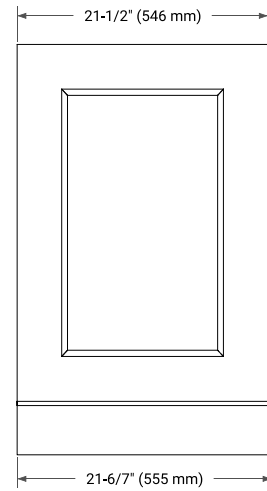

## BASE CABINET DIMENSIONS

42" W x 21.5" D x 34.5" H

## FRONT VIEW

## SIDE VIEW

## OVERALL DIMENSIONS

42.25" W x 22" D x 1.5" H