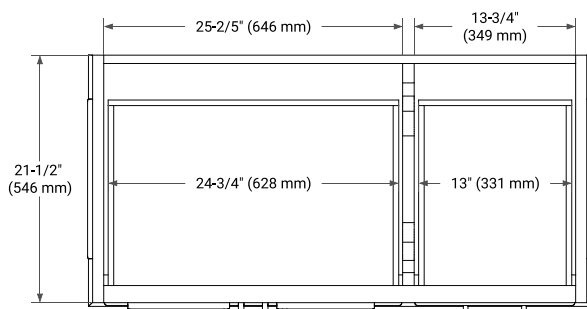

STAFFORD 42" LEFT OFFSET CABINET

BASE CABINET DIMENSIONS

42" W x 21.5" D x 34.5" H

FEATURES

- Solid wood frame & plywood panels
- Dovetail drawers and joints
- Soft closing doors & drawers

HARDWARE FINISHES*

Brushed Nickel   Satin Brass   Matte Black   Polished Chrome

*Hardware comes preinstalled with the illustrated option. Other finishes are available on our online store if you prefer a different one.

AVAILABLE COLORS

White   Grey   Midnight Blue

FRONT VIEW

SIDE VIEW

PLAN VIEW