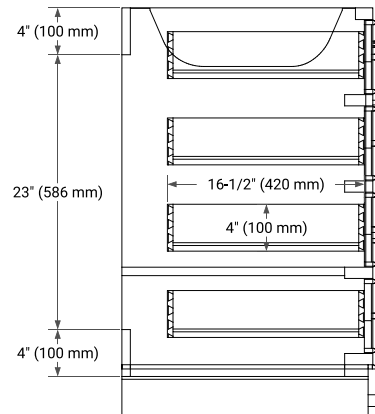

STAFFORD 42" LEFT OFFSET CABINET

BASE CABINET DIMENSIONS

42" W x 21.5" D x 34.5" H

FEATURES

- Solid wood frame & plywood panels
- Dovetail drawers and joints
- Soft closing doors & drawers

HARDWARE FINISHES*

White Grey Midnight Blue

FRONT VIEW

SIDE VIEW

PLAN VIEW

42" LEFT RECTANGLE SINK COUNTERTOP WITH 1.5 IN. THICKNESS

ARIEL

OVERALL DIMENSIONS

42.25" W x 22" D x 1.5" H

COUNTERTOP OPTIONS

Carrara White Quartz

FEATURES

- Solid countertop with mitered edges & seams
- Undermount white rectangular sink
- Pre-drilled for 8" widespread faucet

INCLUDED

- Countertop
- Matching Backsplash
- Rectangle Sink

COUNTERTOP PLAN VIEW

EDGE SIDE VIEW

THREE DIMENSIONAL COUNTERTOP VIEW