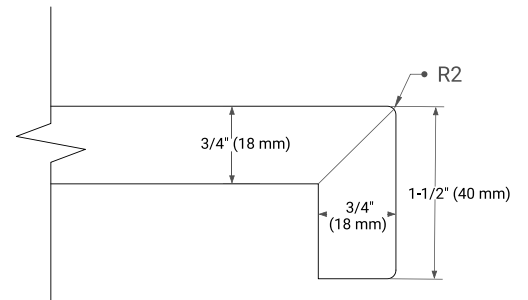

White Grey Midnight Blue

FRONT VIEW

SIDE VIEW

PLAN VIEW

42" LEFT RECTANGLE SINK COUNTERTOP WITH 1.5 IN. THICKNESS

ARIEL

OVERALL DIMENSIONS

42.25" W x 22" D x 1.5" H

COUNTERTOP OPTIONS

Carrara White Quartz

FEATURES

- Solid countertop with mitered edges & seams
- Undermount white rectangular sink
- Pre-drilled for 8" widespread faucet

INCLUDED

- Countertop
- Matching Backsplash
- Rectangle Sink

COUNTERTOP PLAN VIEW

EDGE SIDE VIEW

THREE DIMENSIONAL COUNTERTOP VIEW