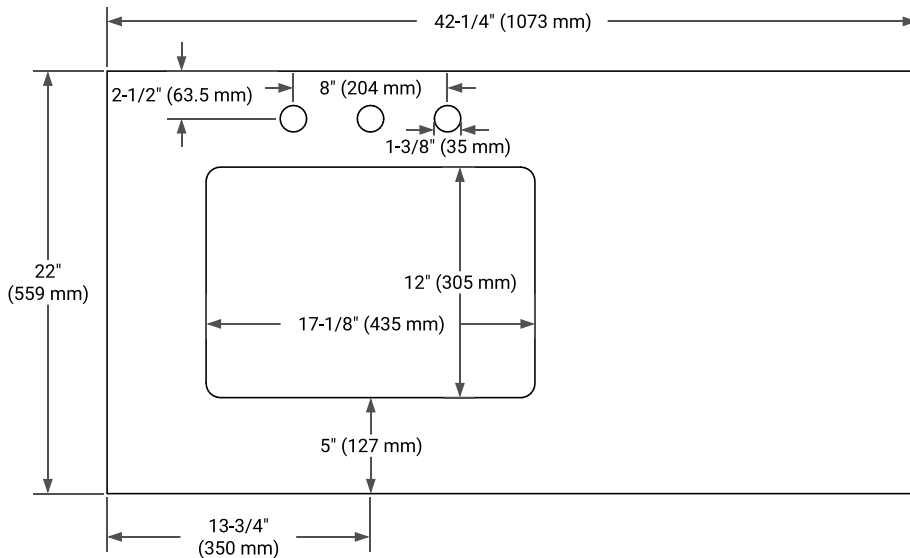

White Grey Midnight Blue

FRONT VIEW

SIDE VIEW

PLAN VIEW

42" LEFT RECTANGLE SINK COUNTERTOP WITH 1.5 IN. THICKNESS

ARIEL

OVERALL DIMENSIONS

42.25" W x 22" D x 1.5" H

COUNTERTOP OPTIONS

Carrara White Quartz

FEATURES

- Solid countertop with mitered edges & seams
- Undermount white rectangular sink
- Pre-drilled for 8" widespread faucet

INCLUDED

- Countertop
- Matching Backsplash
- Rectangle Sink

COUNTERTOP PLAN VIEW

EDGE SIDE VIEW

THREE DIMENSIONAL COUNTERTOP VIEW