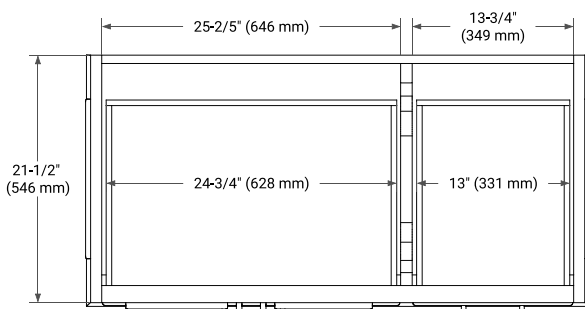

STAFFORD 42" LEFT OFFSET CABINET

BASE CABINET DIMENSIONS

42" W x 21.5" D x 34.5" H

FEATURES

- Solid wood frame & plywood panels
- Dovetail drawers and joints
- Soft closing doors & drawers

HARDWARE FINISHES*

White Grey Midnight Blue

FRONT VIEW

SIDE VIEW

PLAN VIEW

42" LEFT RECTANGLE SINK COUNTERTOP WITH 1.5 IN. THICKNESS

ARIEL

OVERALL DIMENSIONS

42.25" W x 22" D x 1.5" H

COUNTERTOP OPTIONS

Carrara White Quartz

FEATURES

- Solid countertop with mitered edges & seams
- Undermount white rectangular sink
- Pre-drilled for 8" widespread faucet

INCLUDED

- Countertop
- Matching Backsplash
- Rectangle Sink

COUNTERTOP PLAN VIEW

EDGE SIDE VIEW

THREE DIMENSIONAL COUNTERTOP VIEW