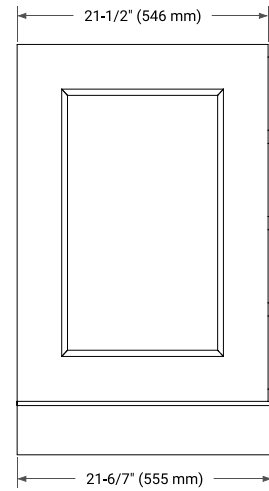

STAFFORD 42" LEFT OFFSET CABINET

BASE CABINET DIMENSIONS

42" W x 21.5" D x 34.5" H

FEATURES

- Solid wood frame & plywood panels
- Dovetail drawers and joints
- Soft closing doors & drawers

HARDWARE FINISHES*

White Grey Midnight Blue

FRONT VIEW

SIDE VIEW

PLAN VIEW

42" LEFT RECTANGLE SINK COUNTERTOP WITH 1.5 IN. THICKNESS

ARIEL

OVERALL DIMENSIONS

42.25" W x 22" D x 1.5" H

COUNTERTOP PLAN VIEW

EDGE SIDE VIEW

THREE DIMENSIONAL COUNTERTOP VIEW