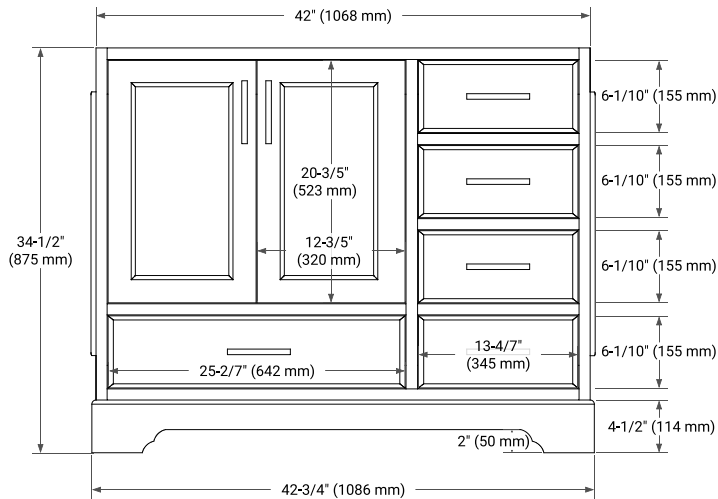

STAFFORD 42" LEFT OFFSET CABINET

BASE CABINET DIMENSIONS

42" W x 21.5" D x 34.5" H

FEATURES

- Solid wood frame & plywood panels
- Dovetail drawers and joints
- Soft closing doors & drawers

HARDWARE FINISHES*

White Grey Midnight Blue

FRONT VIEW

SIDE VIEW

PLAN VIEW

42" LEFT RECTANGLE SINK COUNTERTOP WITH 1.5 IN. THICKNESS

ARIEL

OVERALL DIMENSIONS

42.25" W x 22" D x 1.5" H

COUNTERTOP PLAN VIEW

EDGE SIDE VIEW

THREE DIMENSIONAL COUNTERTOP VIEW