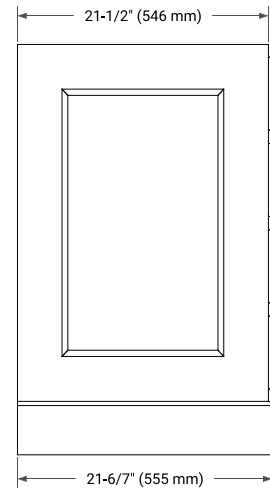

STAFFORD 42" RIGHT OFFSET CABINET

BASE CABINET DIMENSIONS

42" W x 21.5" D x 34.5" H

FEATURES

- Solid wood frame & plywood panels
- Dovetail drawers and joints
- Soft closing doors & drawers

HARDWARE FINISHES*

Brushed Nickel   Satin Brass   Matte Black   Polished Chrome

*Hardware comes preinstalled with the illustrated option. Other finishes are available on our online store if you prefer a different one.

AVAILABLE COLORS

White   Grey   Midnight Blue

FRONT VIEW

SIDE VIEW

PLAN VIEW