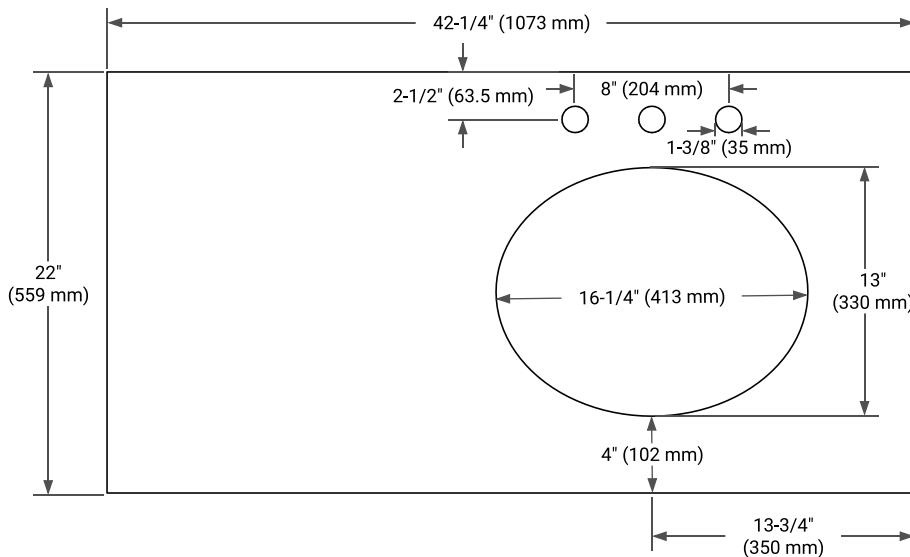

42" RIGHT OVAL SINK COUNTERTOP WITH 1.5 IN. THICKNESS

ARIEL

OVERALL DIMENSIONS

42.25" W x 22" D x 1.5" H

COUNTERTOP OPTIONS

FEATURES

- Solid countertop with mitered edges & seams
- Undermount white oval sink
- Pre-drilled for 8" widespread faucet

INCLUDED

- Countertop
- Matching Backsplash
- Oval Sink

COUNTERTOP PLAN VIEW