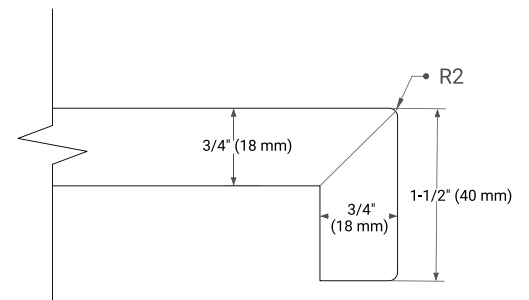

EDGE SIDE VIEW