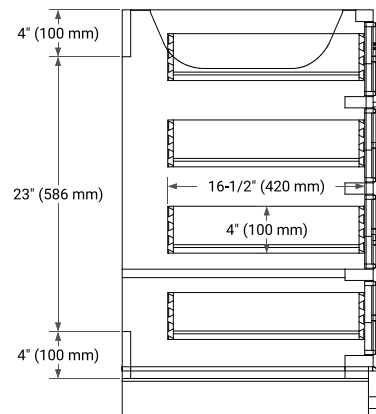

## BASE CABINET DIMENSIONS

42" W x 21.5" D x 34.5" H

### SIDE VIEW

### PLAN VIEW

## OVERALL DIMENSIONS

42.25" W x 22" D x 1.5" H