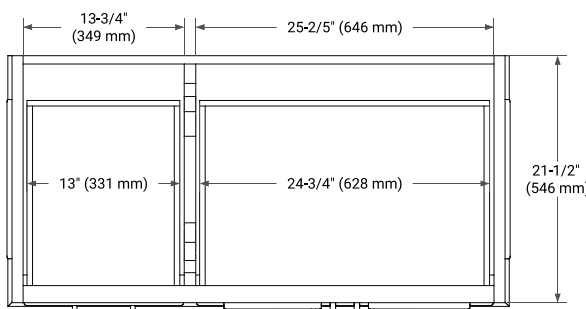

STAFFORD 42" RIGHT OFFSET CABINET

BASE CABINET DIMENSIONS

42" W x 21.5" D x 34.5" H

FEATURES

- Solid wood frame & plywood panels
- Dovetail drawers and joints
- Soft closing doors & drawers

HARDWARE FINISHES*

Brushed Nickel   Satin Brass   Matte Black   Polished Chrome

*Hardware comes preinstalled with the illustrated option. Other finishes are available on our online store if you prefer a different one.

AVAILABLE COLORS

White   Grey   Midnight Blue

FRONT VIEW

SIDE VIEW

PLAN VIEW