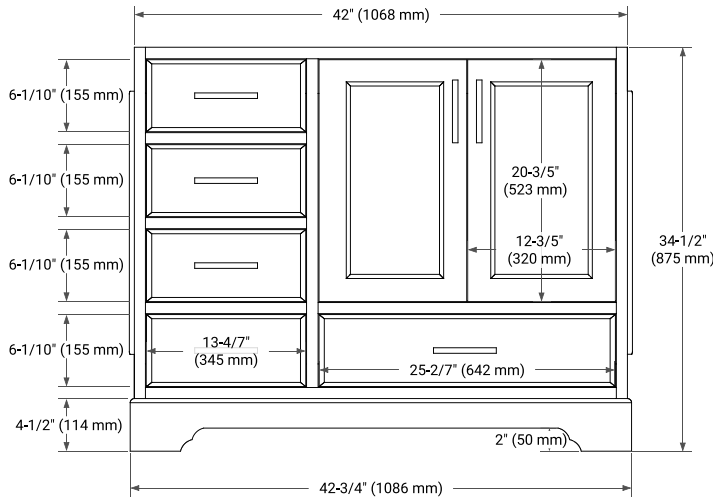

STAFFORD 42" RIGHT OFFSET CABINET

BASE CABINET DIMENSIONS

42" W x 21.5" D x 34.5" H

FEATURES

- Solid wood frame & plywood panels
- Dovetail drawers and joints
- Soft closing doors & drawers

HARDWARE FINISHES*

Brushed Nickel   Satin Brass   Matte Black   Polished Chrome

*Hardware comes preinstalled with the illustrated option. Other finishes are available on our online store if you prefer a different one.

AVAILABLE COLORS

White   Grey   Midnight Blue

FRONT VIEW

SIDE VIEW

PLAN VIEW