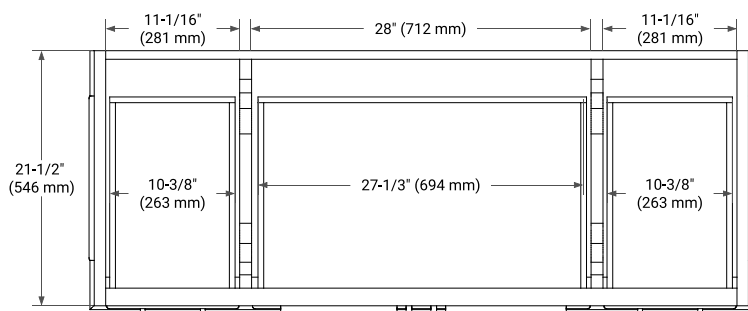

STAFFORD 54" SINGLE SINK BASE CABINET

BASE CABINET DIMENSIONS

54" W x 21.5" D x 34.5" H

FEATURES

- Solid wood frame & plywood panels
- Dovetail drawers and joints
- Soft closing doors & drawers

HARDWARE FINISHES*

White Grey Midnight Blue

FRONT VIEW

SIDE VIEW

PLAN VIEW

OVERALL DIMENSIONS

54.25" W x 22" D x 1.5" H

COUNTERTOP OPTIONS

Carrara White Quartz

FEATURES

- Solid countertop with mitered edges & seams
- Undermount white oval sink
- Pre-drilled for 8" widespread faucet

INCLUDED

- Countertop
- Matching Backsplash
- Oval Sink

COUNTERTOP PLAN VIEW

EDGE SIDE VIEW

THREE DIMENSIONAL COUNTERTOP VIEW