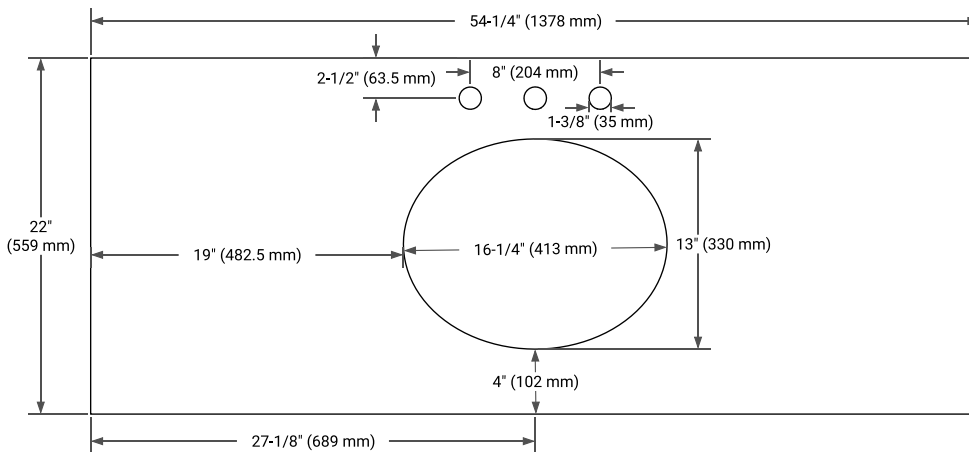

White Grey Midnight Blue

FRONT VIEW

SIDE VIEW

PLAN VIEW

OVERALL DIMENSIONS

54.25" W x 22" D x 1.5" H

COUNTERTOP OPTIONS

Carrara White Quartz

FEATURES

- Solid countertop with mitered edges & seams
- Undermount white oval sink
- Pre-drilled for 8" widespread faucet

INCLUDED

- Countertop
- Matching Backsplash
- Oval Sink

COUNTERTOP PLAN VIEW

EDGE SIDE VIEW

THREE DIMENSIONAL COUNTERTOP VIEW