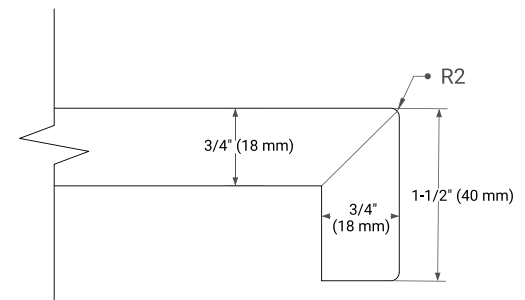

White Grey Midnight Blue

FRONT VIEW

SIDE VIEW

PLAN VIEW

OVERALL DIMENSIONS

54.25" W x 22" D x 1.5" H

COUNTERTOP OPTIONS

Carrara White Quartz

FEATURES

- Solid countertop with mitered edges & seams
- Undermount white oval sink
- Pre-drilled for 8" widespread faucet

INCLUDED

- Countertop
- Matching Backsplash
- Oval Sink

COUNTERTOP PLAN VIEW

EDGE SIDE VIEW

THREE DIMENSIONAL COUNTERTOP VIEW