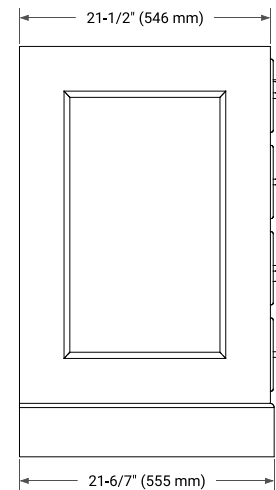

STAFFORD 54" SINGLE SINK BASE CABINET

BASE CABINET DIMENSIONS

54" W x 21.5" D x 34.5" H

FEATURES

- Solid wood frame & plywood panels
- Dovetail drawers and joints
- Soft closing doors & drawers

HARDWARE FINISHES*

White Grey Midnight Blue

FRONT VIEW

SIDE VIEW

PLAN VIEW

OVERALL DIMENSIONS

54.25" W x 22" D x 1.5" H

COUNTERTOP OPTIONS

Carrara White Quartz

FEATURES

- Solid countertop with mitered edges & seams
- Undermount white oval sink
- Pre-drilled for 8" widespread faucet

INCLUDED

- Countertop
- Matching Backsplash
- Oval Sink

COUNTERTOP PLAN VIEW

EDGE SIDE VIEW

THREE DIMENSIONAL COUNTERTOP VIEW