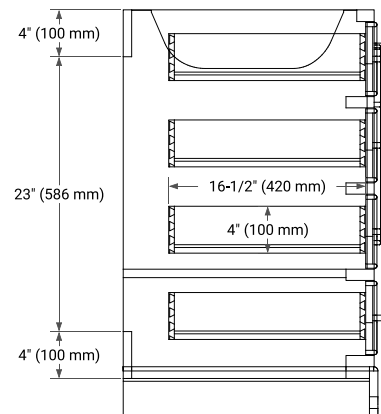

STAFFORD 54" SINGLE SINK BASE CABINET

BASE CABINET DIMENSIONS

54" W x 21.5" D x 34.5" H

FEATURES

- Solid wood frame & plywood panels
- Dovetail drawers and joints
- Soft closing doors & drawers

HARDWARE FINISHES*

White Grey Midnight Blue

FRONT VIEW

SIDE VIEW

PLAN VIEW

OVERALL DIMENSIONS

54.25" W x 22" D x 1.5" H

COUNTERTOP OPTIONS

Carrara White Quartz

FEATURES

- Solid countertop with mitered edges & seams
- Undermount white oval sink
- Pre-drilled for 8" widespread faucet

INCLUDED

- Countertop
- Matching Backsplash
- Oval Sink

COUNTERTOP PLAN VIEW

EDGE SIDE VIEW

THREE DIMENSIONAL COUNTERTOP VIEW