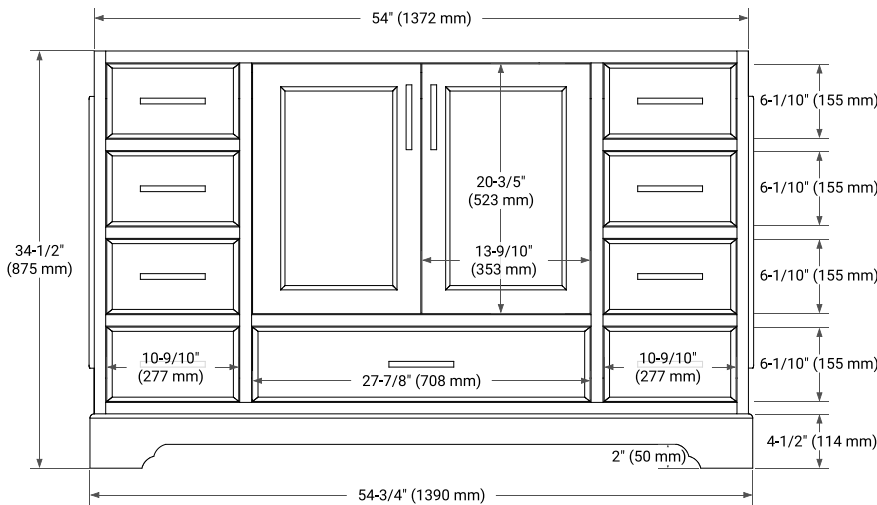

STAFFORD 54" SINGLE SINK BASE CABINET

BASE CABINET DIMENSIONS

54" W x 21.5" D x 34.5" H

FEATURES

- Solid wood frame & plywood panels
- Dovetail drawers and joints
- Soft closing doors & drawers

HARDWARE FINISHES*

White Grey Midnight Blue

FRONT VIEW

SIDE VIEW

PLAN VIEW

OVERALL DIMENSIONS

54.25" W x 22" D x 1.5" H

COUNTERTOP OPTIONS

Carrara White Quartz

FEATURES

- Solid countertop with mitered edges & seams
- Undermount white oval sink
- Pre-drilled for 8" widespread faucet

INCLUDED

- Countertop
- Matching Backsplash
- Oval Sink

COUNTERTOP PLAN VIEW

EDGE SIDE VIEW

THREE DIMENSIONAL COUNTERTOP VIEW