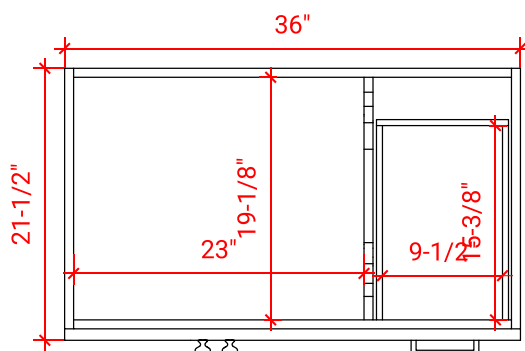

HAMLET 37" LEFT OFFSET CABINET

ARIEL

F037S-L

BASE CABINET DIMENSIONS

36" W x 21.5" D x 34.5" H

FEATURES

- Solid wood frame & plywood panels
- Dovetail drawers and joints
- Soft closing doors & drawers

HARDWARE FINISHES

Satin Nickel

Satin Brass

Satin Black

AVAILABLE COLORS

White

Grey

Espresso

Midnight Blue

PLAN VIEW