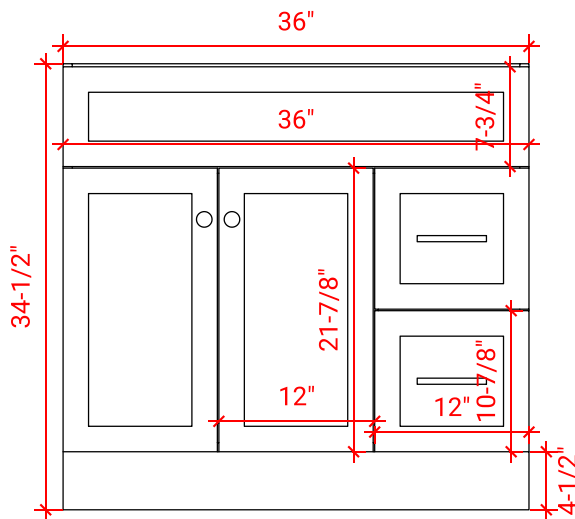

AVAILABLE COLORS

White

Grey

Espresso

Midnight Blue

FRONT VIEW