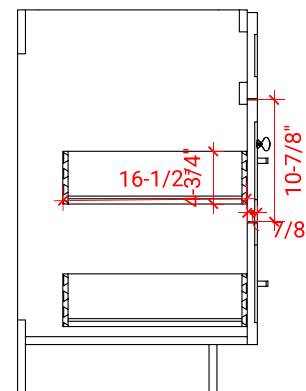

HAMLET 37" LEFT OFFSET CABINET

ARIEL

F037S-L

BASE CABINET DIMENSIONS

36" W x 21.5" D x 34.5" H

FEATURES

- Solid wood frame & plywood panels
- Dovetail drawers and joints
- Soft closing doors & drawers

HARDWARE FINISHES

Satin Nickel

Satin Brass

Satin Black

AVAILABLE COLORS

White

Grey

Espresso

Midnight Blue

PLAN VIEW