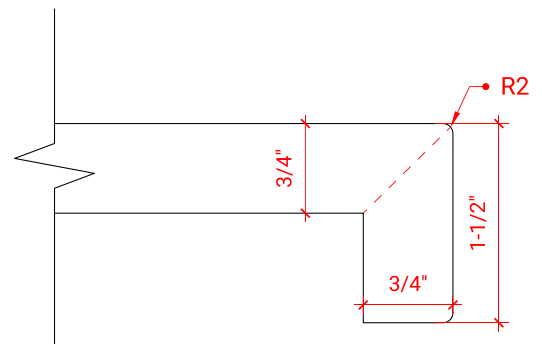

EDGE SIDE VIEW