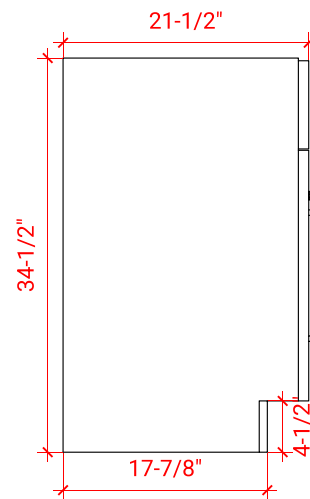

HAMLET 37" LEFT OFFSET CABINET

ARIEL

F037S-L

BASE CABINET DIMENSIONS

36" W x 21.5" D x 34.5" H

FEATURES

- Solid wood frame & plywood panels
- Dovetail drawers and joints
- Soft closing doors & drawers

HARDWARE FINISHES

Satin Nickel

Satin Brass

Satin Black

AVAILABLE COLORS

White

Grey

Espresso

Midnight Blue

SIDE VIEW