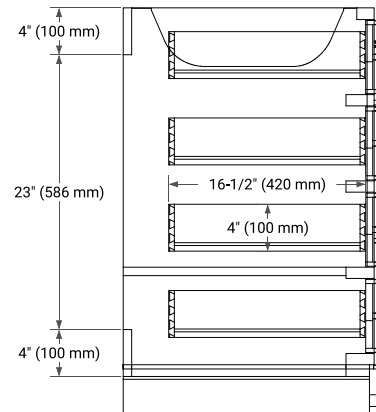

STAFFORD 54" SINGLE SINK BASE CABINET

BASE CABINET DIMENSIONS

54" W x 21.5" D x 34.5" H

FEATURES

- Solid wood frame & plywood panels
- Dovetail drawers and joints
- Soft closing doors & drawers

HARDWARE FINISHES*

White Grey Midnight Blue

FRONT VIEW

SIDE VIEW

PLAN VIEW

54" SINGLE RECTANGLE SINK COUNTERTOP WITH 1.5 IN. THICKNESS

ARIEL

OVERALL DIMENSIONS

54.25" W x 22" D x 1.5" H

COUNTERTOP OPTIONS

Carrara White Quartz

FEATURES

- Solid countertop with mitered edges & seams
- Undermount white rectangular sink
- Pre-drilled for 8" widespread faucet

INCLUDED

- Countertop
- Matching Backsplash
- Rectangle Sink

COUNTERTOP PLAN VIEW

EDGE SIDE VIEW

THREE DIMENSIONAL COUNTERTOP VIEW