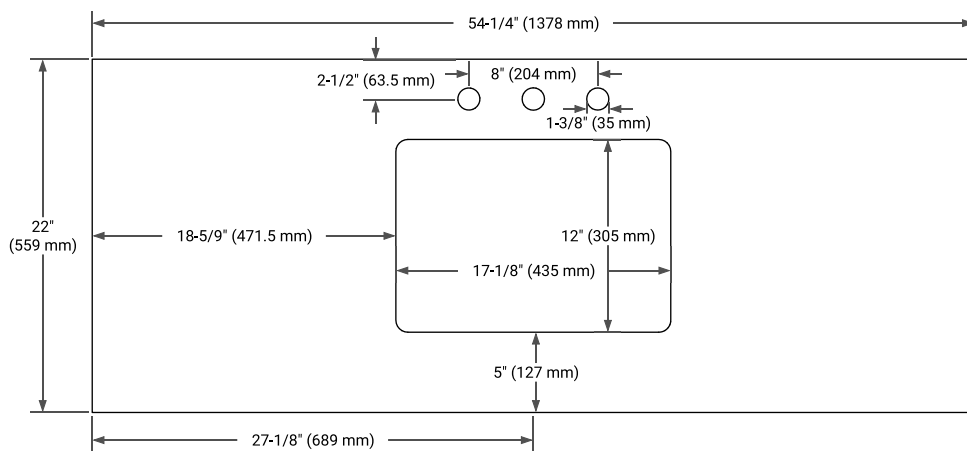

White Grey Midnight Blue

FRONT VIEW

SIDE VIEW

PLAN VIEW

54" SINGLE RECTANGLE SINK COUNTERTOP WITH 1.5 IN. THICKNESS

ARIEL

OVERALL DIMENSIONS

54.25" W x 22" D x 1.5" H

COUNTERTOP OPTIONS

Carrara White Quartz

FEATURES

- Solid countertop with mitered edges & seams
- Undermount white rectangular sink
- Pre-drilled for 8" widespread faucet

INCLUDED

- Countertop
- Matching Backsplash
- Rectangle Sink

COUNTERTOP PLAN VIEW

EDGE SIDE VIEW

THREE DIMENSIONAL COUNTERTOP VIEW