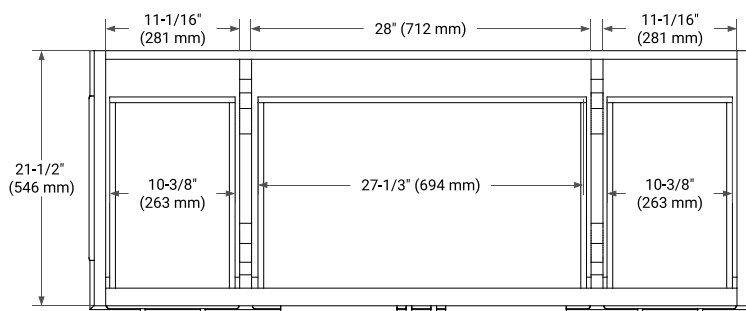

STAFFORD 54" SINGLE SINK BASE CABINET

BASE CABINET DIMENSIONS

54" W x 21.5" D x 34.5" H

FEATURES

- Solid wood frame & plywood panels
- Dovetail drawers and joints
- Soft closing doors & drawers

HARDWARE FINISHES*

White Grey Midnight Blue

FRONT VIEW

SIDE VIEW

PLAN VIEW

54" SINGLE RECTANGLE SINK COUNTERTOP WITH 1.5 IN. THICKNESS

ARIEL

OVERALL DIMENSIONS

54.25" W x 22" D x 1.5" H

COUNTERTOP PLAN VIEW

EDGE SIDE VIEW

THREE DIMENSIONAL COUNTERTOP VIEW