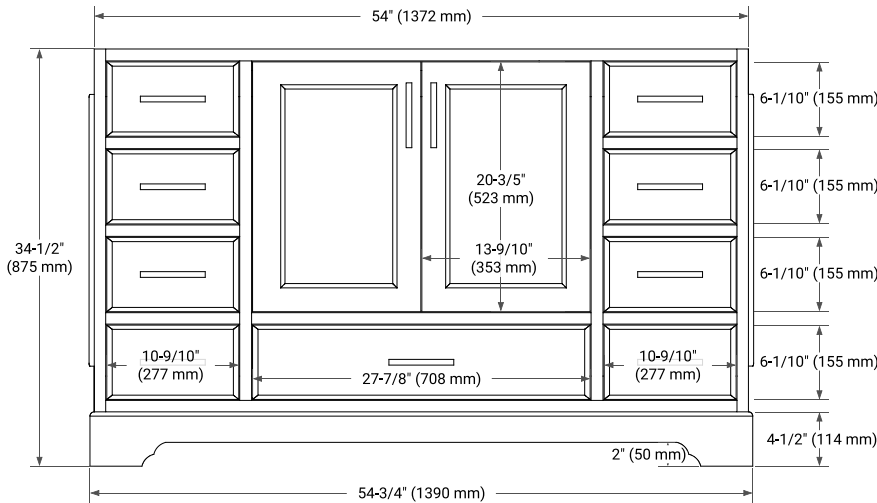

STAFFORD 54" SINGLE SINK BASE CABINET

BASE CABINET DIMENSIONS

54" W x 21.5" D x 34.5" H

FEATURES

- Solid wood frame & plywood panels
- Dovetail drawers and joints
- Soft closing doors & drawers

HARDWARE FINISHES*

White Grey Midnight Blue

FRONT VIEW

SIDE VIEW

PLAN VIEW

54" SINGLE RECTANGLE SINK COUNTERTOP WITH 1.5 IN. THICKNESS

ARIEL

OVERALL DIMENSIONS

54.25" W x 22" D x 1.5" H

COUNTERTOP OPTIONS

Carrara White Quartz

FEATURES

- Solid countertop with mitered edges & seams
- Undermount white rectangular sink
- Pre-drilled for 8" widespread faucet

INCLUDED

- Countertop
- Matching Backsplash
- Rectangle Sink

COUNTERTOP PLAN VIEW

EDGE SIDE VIEW

THREE DIMENSIONAL COUNTERTOP VIEW