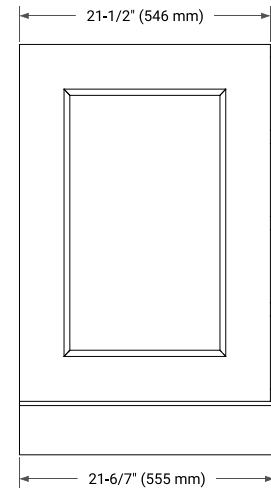

STAFFORD 54" SINGLE SINK BASE CABINET

BASE CABINET DIMENSIONS

54" W x 21.5" D x 34.5" H

FEATURES

- Solid wood frame & plywood panels
- Dovetail drawers and joints
- Soft closing doors & drawers

HARDWARE FINISHES*

White Grey Midnight Blue

FRONT VIEW

SIDE VIEW

PLAN VIEW

54" SINGLE RECTANGLE SINK COUNTERTOP WITH 1.5 IN. THICKNESS

ARIEL

OVERALL DIMENSIONS

54.25" W x 22" D x 1.5" H

COUNTERTOP PLAN VIEW

EDGE SIDE VIEW

THREE DIMENSIONAL COUNTERTOP VIEW