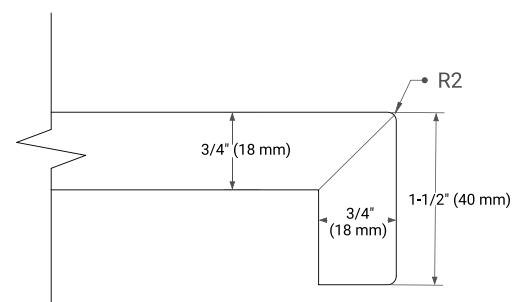

White Grey Midnight Blue

FRONT VIEW

SIDE VIEW

PLAN VIEW

54" SINGLE RECTANGLE SINK COUNTERTOP WITH 1.5 IN. THICKNESS

ARIEL

OVERALL DIMENSIONS

54.25" W x 22" D x 1.5" H

COUNTERTOP OPTIONS

Carrara White Quartz

FEATURES

- Solid countertop with mitered edges & seams
- Undermount white rectangular sink
- Pre-drilled for 8" widespread faucet

INCLUDED

- Countertop
- Matching Backsplash
- Rectangle Sink

COUNTERTOP PLAN VIEW

EDGE SIDE VIEW

THREE DIMENSIONAL COUNTERTOP VIEW