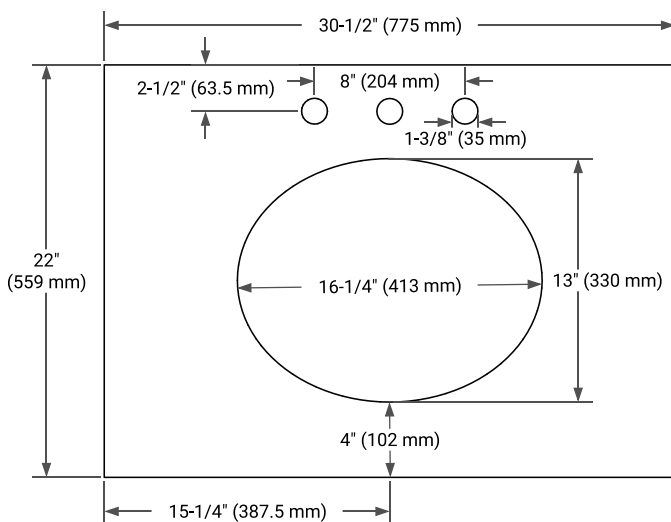

31" SINGLE OVAL SINK COUNTERTOP WITH 1.5 IN. THICKNESS

ARIEL

OVERALL DIMENSIONS

30.5" W x 22" D x 1.5" H

COUNTERTOP OPTIONS

FEATURES

- Solid countertop with mitered edges & seams
- Undermount white oval sink
- Pre-drilled for 8" widespread faucet

INCLUDED

- Countertop
- Matching Backsplash
- Oval Sink

COUNTERTOP PLAN VIEW