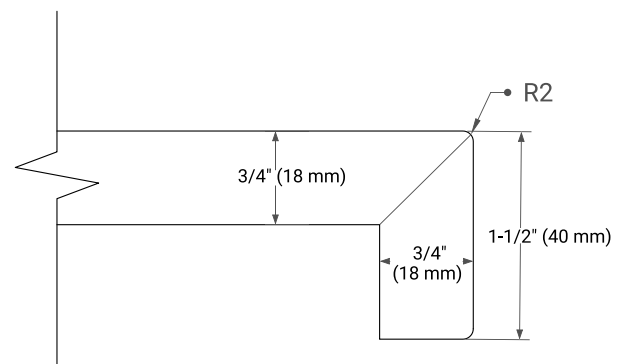

EDGE SIDE VIEW