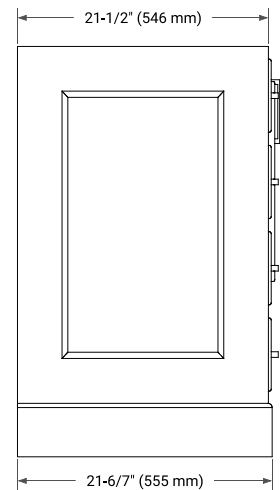

BASE CABINET DIMENSIONS

60" W x 21.5" D x 34.5" H

FEATURES

- Solid wood frame & plywood panels
- Dovetail drawers and joints
- Soft closing doors & drawers

HARDWARE FINISHES\*

Brushed Nickel    Satin Brass    Matte Black    Polished Chrome

PLAN VIEW

**OVERALL DIMENSIONS**

60.25" W x 22" D x 1.5" H

**COUNTERTOP OPTIONS**

Carrara White Quartz

**FEATURES**

- Solid countertop with mitered edges & seams
- Undermount white oval sink
- Pre-drilled for 8" widespread faucet

**INCLUDED**

- Countertop
- Matching Backsplash
- Oval Sink

**COUNTERTOP PLAN VIEW**

**EDGE SIDE VIEW**

**THREE DIMENSIONAL COUNTERTOP VIEW**