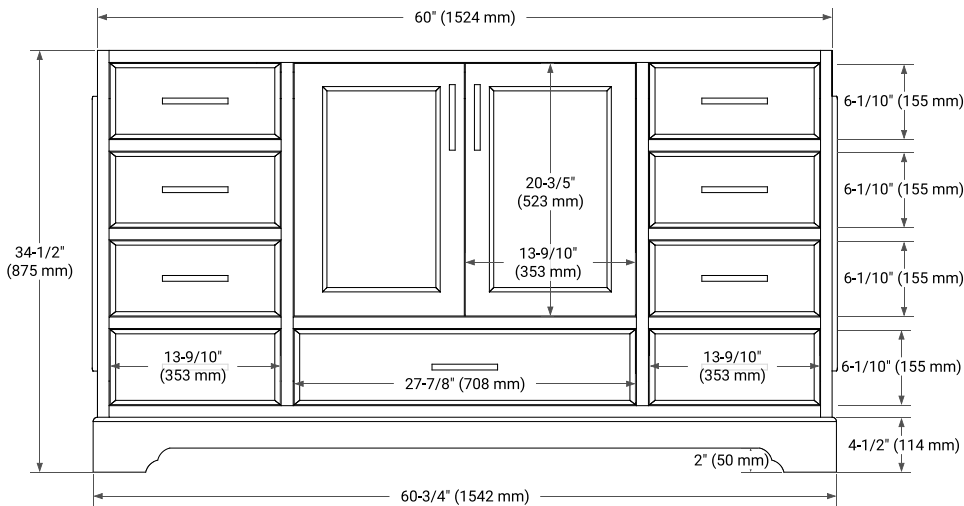

AVAILABLE COLORS

White   Grey   Midnight Blue

FRONT VIEW