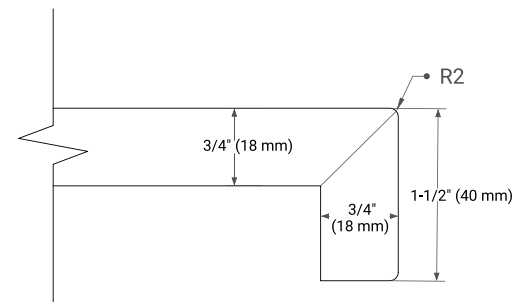

PLAN VIEW

**OVERALL DIMENSIONS**

60.25" W x 22" D x 1.5" H

**COUNTERTOP OPTIONS**

Carrara White Quartz

**FEATURES**

- Solid countertop with mitered edges & seams
- Undermount white oval sink
- Pre-drilled for 8" widespread faucet

**INCLUDED**

- Countertop
- Matching Backsplash
- Oval Sink

**COUNTERTOP PLAN VIEW**

**EDGE SIDE VIEW**

**THREE DIMENSIONAL COUNTERTOP VIEW**