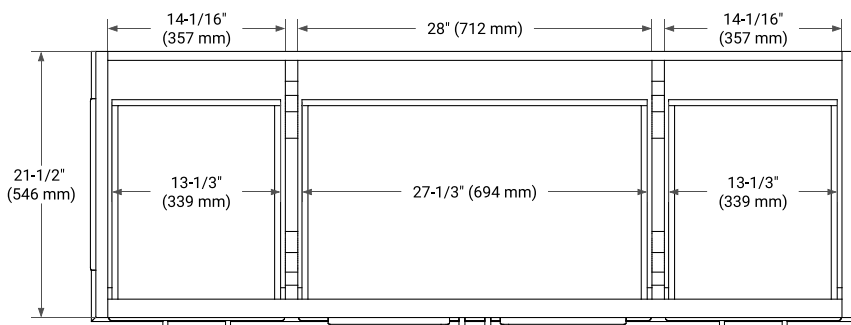

BASE CABINET DIMENSIONS

60" W x 21.5" D x 34.5" H

FEATURES

- Solid wood frame & plywood panels
- Dovetail drawers and joints
- Soft closing doors & drawers

HARDWARE FINISHES\*

Brushed Nickel    Satin Brass    Matte Black    Polished Chrome

PLAN VIEW

**OVERALL DIMENSIONS**

60.25" W x 22" D x 1.5" H

**COUNTERTOP OPTIONS**

Carrara White Quartz

**FEATURES**

- Solid countertop with mitered edges & seams
- Undermount white oval sink
- Pre-drilled for 8" widespread faucet

**INCLUDED**

- Countertop
- Matching Backsplash
- Oval Sink

**COUNTERTOP PLAN VIEW**

**EDGE SIDE VIEW**

**THREE DIMENSIONAL COUNTERTOP VIEW**