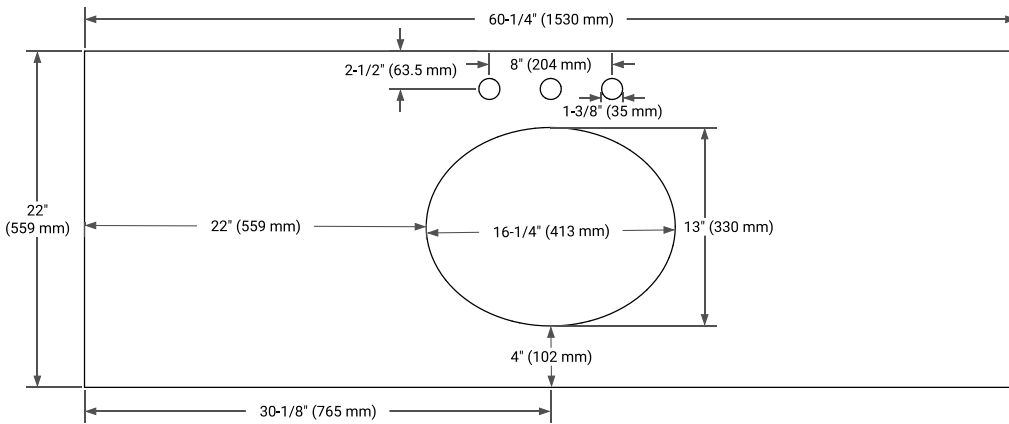

BASE CABINET DIMENSIONS

60" W x 21.5" D x 34.5" H

FEATURES

- Solid wood frame & plywood panels
- Dovetail drawers and joints
- Soft closing doors & drawers

HARDWARE FINISHES\*

Brushed Nickel    Satin Brass    Matte Black    Polished Chrome

PLAN VIEW

**OVERALL DIMENSIONS**

60.25" W x 22" D x 1.5" H

**COUNTERTOP OPTIONS**

Carrara White Quartz

**FEATURES**

- Solid countertop with mitered edges & seams
- Undermount white oval sink
- Pre-drilled for 8" widespread faucet

**INCLUDED**

- Countertop
- Matching Backsplash
- Oval Sink

**COUNTERTOP PLAN VIEW**

**EDGE SIDE VIEW**

**THREE DIMENSIONAL COUNTERTOP VIEW**