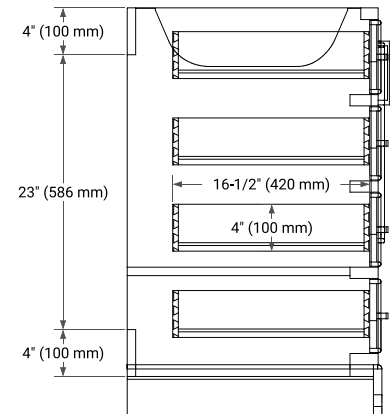

BASE CABINET DIMENSIONS

60" W x 21.5" D x 34.5" H

FEATURES

- Solid wood frame & plywood panels
- Dovetail drawers and joints
- Soft closing doors & drawers

HARDWARE FINISHES\*

Brushed Nickel    Satin Brass    Matte Black    Polished Chrome

PLAN VIEW

**OVERALL DIMENSIONS**

60.25" W x 22" D x 1.5" H

**COUNTERTOP OPTIONS**

Carrara White Quartz

**FEATURES**

- Solid countertop with mitered edges & seams
- Undermount white oval sink
- Pre-drilled for 8" widespread faucet

**INCLUDED**

- Countertop
- Matching Backsplash
- Oval Sink

**COUNTERTOP PLAN VIEW**

**EDGE SIDE VIEW**

**THREE DIMENSIONAL COUNTERTOP VIEW**