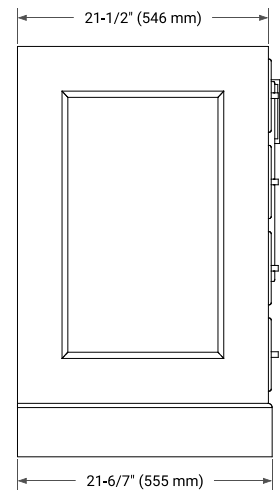

BASE CABINET DIMENSIONS

60" W x 21.5" D x 34.5" H

FEATURES

- Solid wood frame & plywood panels
- Dovetail drawers and joints
- Soft closing doors & drawers

HARDWARE FINISHES\*

Brushed Nickel    Satin Brass    Matte Black    Polished Chrome

PLAN VIEW

# 60" SINGLE RECTANGLE SINK COUNTERTOP WITH 1.5 IN. THICKNESS

## OVERALL DIMENSIONS

60.25" W x 22" D x 1.5" H