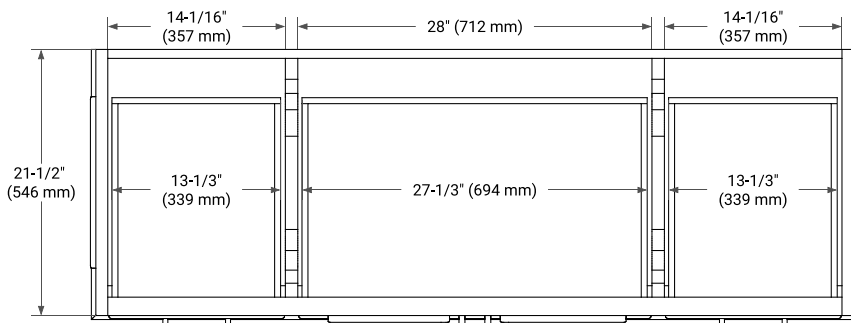

BASE CABINET DIMENSIONS

60" W x 21.5" D x 34.5" H

FEATURES

- Solid wood frame & plywood panels
- Dovetail drawers and joints
- Soft closing doors & drawers

HARDWARE FINISHES\*

Brushed Nickel    Satin Brass    Matte Black    Polished Chrome

PLAN VIEW

# 60" SINGLE RECTANGLE SINK COUNTERTOP WITH 1.5 IN. THICKNESS

## OVERALL DIMENSIONS

60.25" W x 22" D x 1.5" H