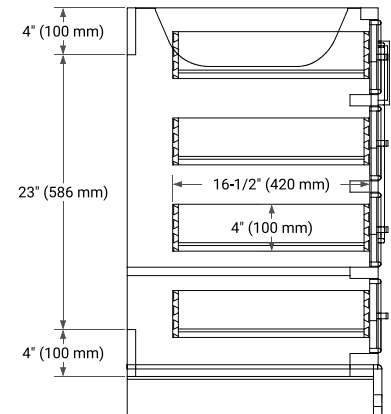

BASE CABINET DIMENSIONS

60" W x 21.5" D x 34.5" H

FEATURES

- Solid wood frame & plywood panels
- Dovetail drawers and joints
- Soft closing doors & drawers

HARDWARE FINISHES\*

Brushed Nickel    Satin Brass    Matte Black    Polished Chrome

# 60" SINGLE RECTANGLE SINK COUNTERTOP WITH 1.5 IN. THICKNESS

## OVERALL DIMENSIONS

60.25" W x 22" D x 1.5" H

## THREE DIMENSIONAL COUNTERTOP VIEW