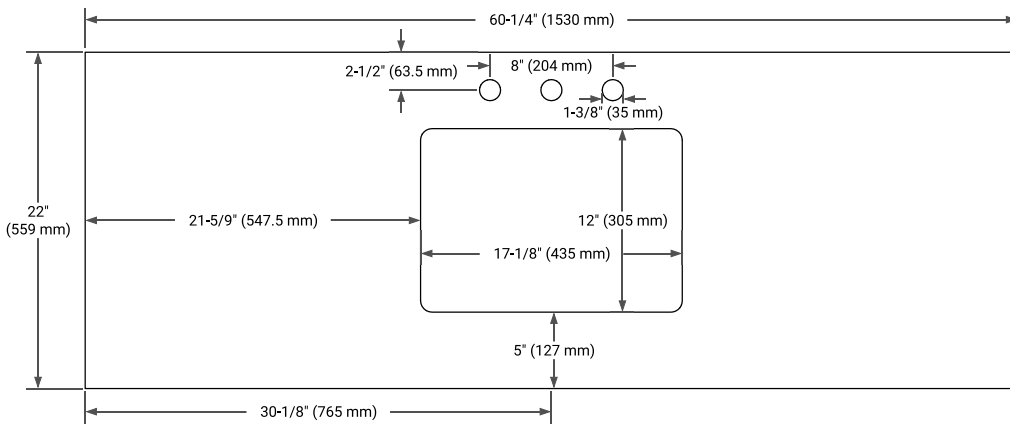

60" SINGLE RECTANGLE SINK COUNTERTOP WITH 1.5 IN. THICKNESS

ARIEL

OVERALL DIMENSIONS

60.25" W x 22" D x 1.5" H

COUNTERTOP OPTIONS

FEATURES

- Solid countertop with mitered edges & seams
- Undermount white rectangular sink
- Pre-drilled for 8" widespread faucet

INCLUDED

- Countertop
- Matching Backsplash
- Rectangle Sink

COUNTERTOP PLAN VIEW