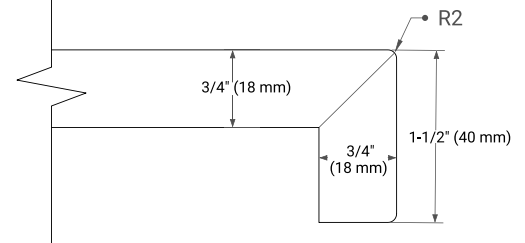

EDGE SIDE VIEW