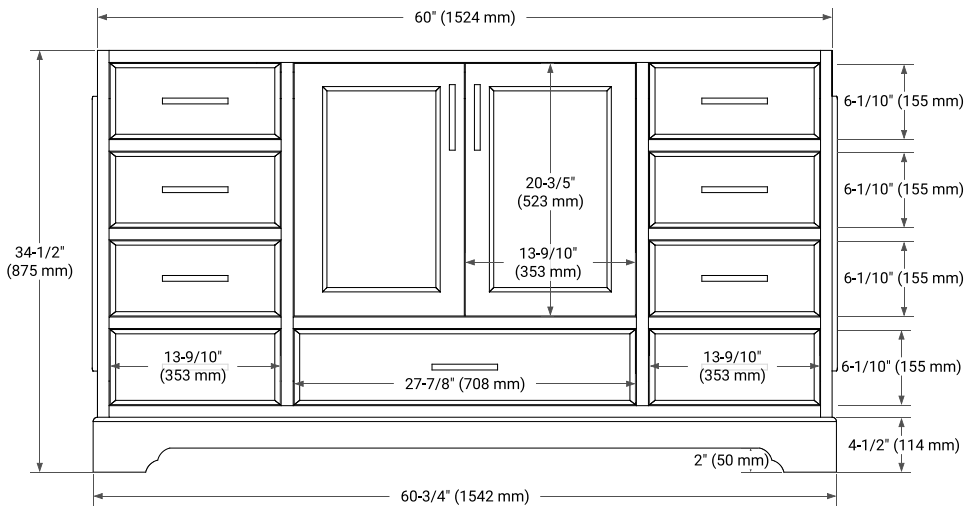

BASE CABINET DIMENSIONS

60" W x 21.5" D x 34.5" H

FEATURES

- Solid wood frame & plywood panels
- Dovetail drawers and joints
- Soft closing doors & drawers

HARDWARE FINISHES*

Brushed Nickel   Satin Brass   Matte Black   Polished Chrome

*Hardware comes preinstalled with the illustrated option. Other finishes are available on our online store if you prefer a different one.

AVAILABLE COLORS

White   Grey   Midnight Blue

FRONT VIEW

SIDE VIEW

PLAN VIEW