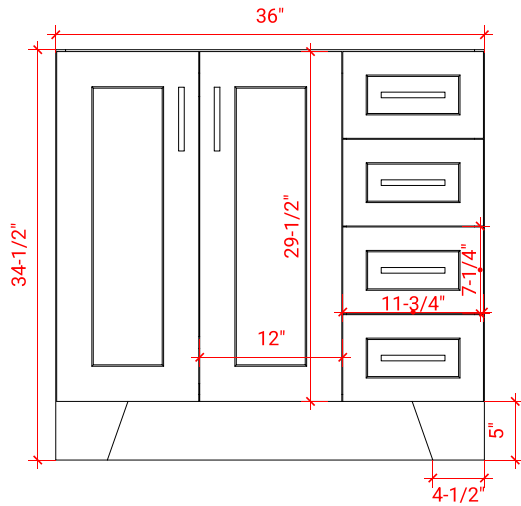

TAYLOR 36" LEFT OFFSET CABINET

ARIEL

Q036S-L

BASE CABINET DIMENSIONS

36" W x 21.6" D x 34.5" H

FEATURES

- Solid wood frame & plywood panels
- Dovetail drawers and joints
- Soft closing doors & drawers

HARDWARE FINISHES

Brushed Nickel Satin Brass Matte Black Polished Chrome

AVAILABLE COLORS

White Grey Midnight Blue

FRONT VIEW

SIDE VIEW

PLAN VIEW

37" LEFT OVAL SINK COUNTERTOP WITH 0.75 IN. THICKNESS

ARIEL

OVERALL DIMENSIONS

37" W x 22" D x 0.75" H

COUNTERTOP OPTIONS

Carrara Marble
CW2-037S-L-OVL-CT

FEATURES

- Solid countertop with mitered edges & seams
- Undermount white oval sink
- Pre-drilled for 8" widespread faucet

INCLUDED

- Countertop
- Matching Backsplash
- Oval Sink

COUNTERTOP PLAN VIEW

EDGE SIDE VIEW

THREE DIMENSIONAL COUNTERTOP VIEW