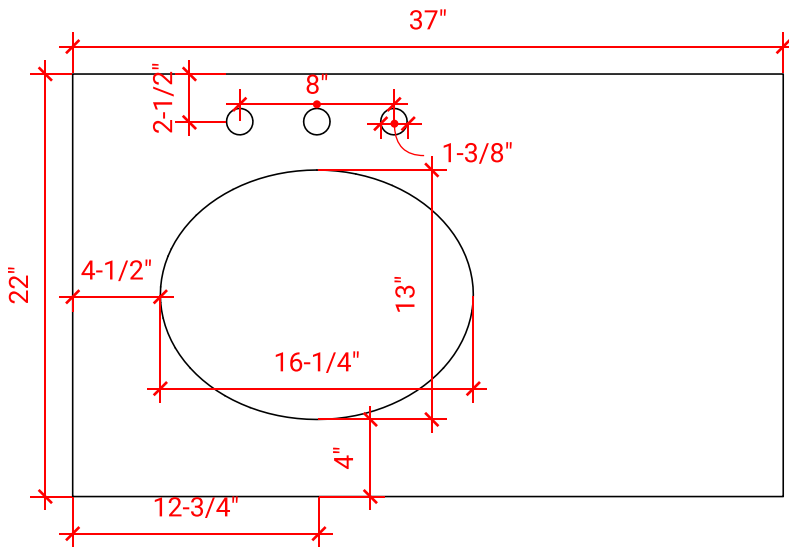

TAYLOR 36" LEFT OFFSET CABINET

ARIEL

Q036S-L

BASE CABINET DIMENSIONS

36" W x 21.6" D x 34.5" H

FEATURES

- Solid wood frame & plywood panels
- Dovetail drawers and joints
- Soft closing doors & drawers

HARDWARE FINISHES

Brushed Nickel Satin Brass Matte Black Polished Chrome

AVAILABLE COLORS

White Grey Midnight Blue

FRONT VIEW

SIDE VIEW

PLAN VIEW

37" LEFT OVAL SINK COUNTERTOP WITH 0.75 IN. THICKNESS

ARIEL

OVERALL DIMENSIONS

37" W x 22" D x 0.75" H

COUNTERTOP OPTIONS

Carrara Marble
CW2-037S-L-OVL-CT

FEATURES

- Solid countertop with mitered edges & seams
- Undermount white oval sink
- Pre-drilled for 8" widespread faucet

INCLUDED

- Countertop
- Matching Backsplash
- Oval Sink

COUNTERTOP PLAN VIEW

EDGE SIDE VIEW

THREE DIMENSIONAL COUNTERTOP VIEW