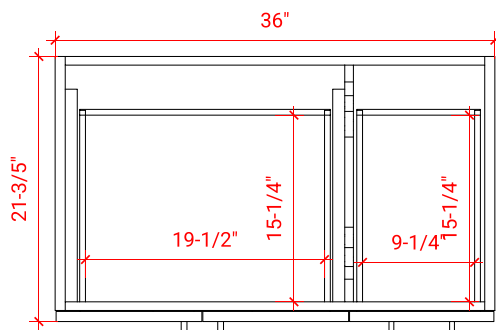

TAYLOR 36" LEFT OFFSET CABINET

ARIEL

Q036S-L

BASE CABINET DIMENSIONS

36" W x 21.6" D x 34.5" H

FEATURES

- Solid wood frame & plywood panels
- Dovetail drawers and joints
- Soft closing doors & drawers

HARDWARE FINISHES

Brushed Nickel Satin Brass Matte Black Polished Chrome

AVAILABLE COLORS

White Grey Midnight Blue

FRONT VIEW

SIDE VIEW

PLAN VIEW

37" LEFT OVAL SINK COUNTERTOP WITH 0.75 IN. THICKNESS

ARIEL

OVERALL DIMENSIONS

37" W x 22" D x 0.75" H

COUNTERTOP OPTIONS

Carrara Marble
CW2-037S-L-OVL-CT

FEATURES

- Solid countertop with mitered edges & seams
- Undermount white oval sink
- Pre-drilled for 8" widespread faucet

INCLUDED

- Countertop
- Matching Backsplash
- Oval Sink

COUNTERTOP PLAN VIEW

EDGE SIDE VIEW

THREE DIMENSIONAL COUNTERTOP VIEW