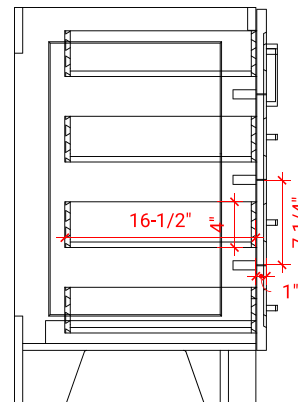

TAYLOR 36" LEFT OFFSET CABINET

ARIEL

Q036S-L

BASE CABINET DIMENSIONS

36" W x 21.6" D x 34.5" H

FEATURES

- Solid wood frame & plywood panels
- Dovetail drawers and joints
- Soft closing doors & drawers

HARDWARE FINISHES

Brushed Nickel Satin Brass Matte Black Polished Chrome

AVAILABLE COLORS

White Grey Midnight Blue

FRONT VIEW

SIDE VIEW

PLAN VIEW

37" LEFT OVAL SINK COUNTERTOP WITH 0.75 IN. THICKNESS

ARIEL

OVERALL DIMENSIONS

37" W x 22" D x 0.75" H

COUNTERTOP OPTIONS

Carrara Marble
CW2-037S-L-OVL-CT

FEATURES

- Solid countertop with mitered edges & seams
- Undermount white oval sink
- Pre-drilled for 8" widespread faucet

INCLUDED

- Countertop
- Matching Backsplash
- Oval Sink

COUNTERTOP PLAN VIEW

EDGE SIDE VIEW

THREE DIMENSIONAL COUNTERTOP VIEW