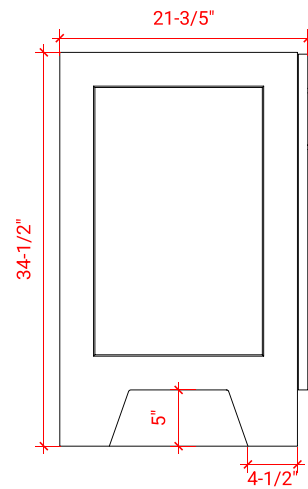

TAYLOR 36" LEFT OFFSET CABINET

ARIEL

Q036S-L

BASE CABINET DIMENSIONS

36" W x 21.6" D x 34.5" H

FEATURES

- Solid wood frame & plywood panels
- Dovetail drawers and joints
- Soft closing doors & drawers

HARDWARE FINISHES

Brushed Nickel Satin Brass Matte Black Polished Chrome

AVAILABLE COLORS

White Grey Midnight Blue

FRONT VIEW

SIDE VIEW

PLAN VIEW

37" LEFT OVAL SINK COUNTERTOP WITH 0.75 IN. THICKNESS

ARIEL

OVERALL DIMENSIONS

37" W x 22" D x 0.75" H

COUNTERTOP OPTIONS

Carrara Marble
CW2-037S-L-OVL-CT

FEATURES

- Solid countertop with mitered edges & seams
- Undermount white oval sink
- Pre-drilled for 8" widespread faucet

INCLUDED

- Countertop
- Matching Backsplash
- Oval Sink

COUNTERTOP PLAN VIEW

EDGE SIDE VIEW

THREE DIMENSIONAL COUNTERTOP VIEW