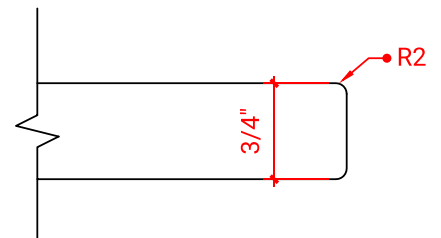

OVERALL DIMENSIONS

37" W x 22" D x 0.75" H

COUNTERTOP OPTIONS

Carrara Marble
CW2-037S-L-OVL-CT

FEATURES

- Solid countertop with mitered edges & seams
- Undermount white oval sink
- Pre-drilled for 8" widespread faucet

INCLUDED

- Countertop
- Matching Backsplash
- Oval Sink

COUNTERTOP PLAN VIEW

EDGE SIDE VIEW

THREE DIMENSIONAL COUNTERTOP VIEW