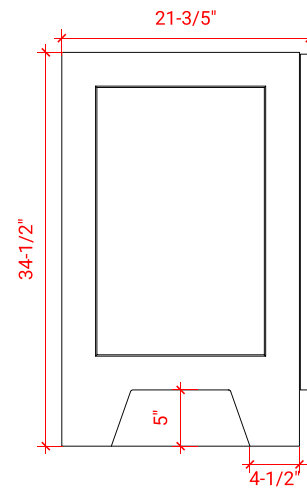

TAYLOR 36" RIGHT OFFSET CABINET

ARIEL

Q036S-R

BASE CABINET DIMENSIONS

36" W x 21.6" D x 34.5" H

FEATURES

- Solid wood frame & plywood panels
- Dovetail drawers and joints
- Soft closing doors & drawers

HARDWARE FINISHES

Brushed Nickel Satin Brass Matte Black Polished Chrome

AVAILABLE COLORS

White Grey Midnight Blue

FRONT VIEW

SIDE VIEW

PLAN VIEW

OVERALL DIMENSIONS

37" W x 22" D x 1.5" H

- Countertop
- Matching Backsplash
- Oval Sink

COUNTERTOP PLAN VIEW

EDGE SIDE VIEW

THREE DIMENSIONAL COUNTERTOP VIEW