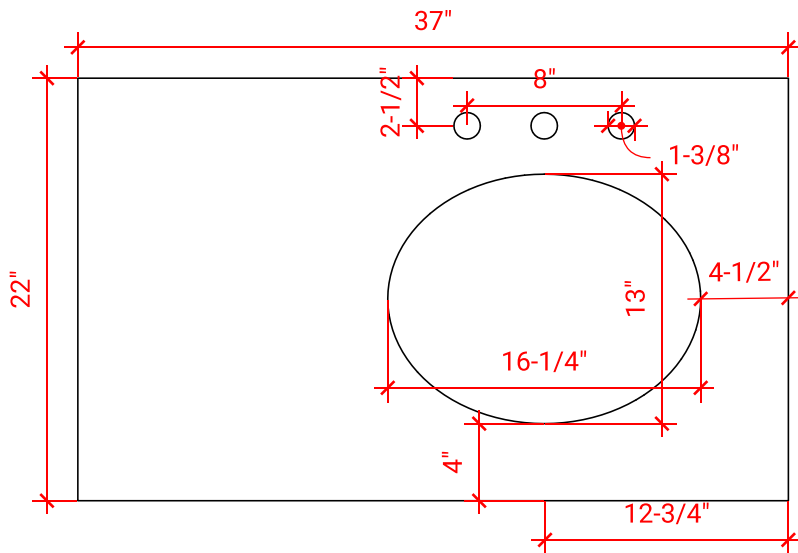

TAYLOR 36" RIGHT OFFSET CABINET

ARIEL

Q036S-R

BASE CABINET DIMENSIONS

36" W x 21.6" D x 34.5" H

FEATURES

- Solid wood frame & plywood panels
- Dovetail drawers and joints
- Soft closing doors & drawers

HARDWARE FINISHES

Brushed Nickel Satin Brass Matte Black Polished Chrome

AVAILABLE COLORS

White Grey Midnight Blue

FRONT VIEW

SIDE VIEW

PLAN VIEW

OVERALL DIMENSIONS

37" W x 22" D x 1.5" H

COUNTERTOP OPTIONS

Carrara Marble
CW-037S-R-OVL-CT

White Quartz
WQ-037S-R-OVL-CT

FEATURES

- Solid countertop with mitered edges & seams
- Undermount white oval sink
- Pre-drilled for 8" widespread faucet

INCLUDED

- Countertop
- Matching Backsplash
- Oval Sink

COUNTERTOP PLAN VIEW

EDGE SIDE VIEW

THREE DIMENSIONAL COUNTERTOP VIEW