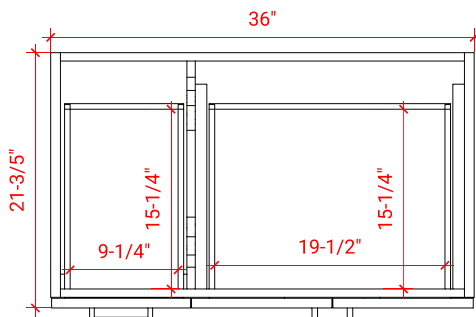

TAYLOR 36" RIGHT OFFSET CABINET

ARIEL

Q036S-R

BASE CABINET DIMENSIONS

36" W x 21.6" D x 34.5" H

FEATURES

- Solid wood frame & plywood panels
- Dovetail drawers and joints
- Soft closing doors & drawers

HARDWARE FINISHES

Brushed Nickel Satin Brass Matte Black Polished Chrome

AVAILABLE COLORS

White Grey Midnight Blue

FRONT VIEW

SIDE VIEW

PLAN VIEW

OVERALL DIMENSIONS

37" W x 22" D x 1.5" H

- Countertop
- Matching Backsplash
- Oval Sink

COUNTERTOP PLAN VIEW

EDGE SIDE VIEW

THREE DIMENSIONAL COUNTERTOP VIEW