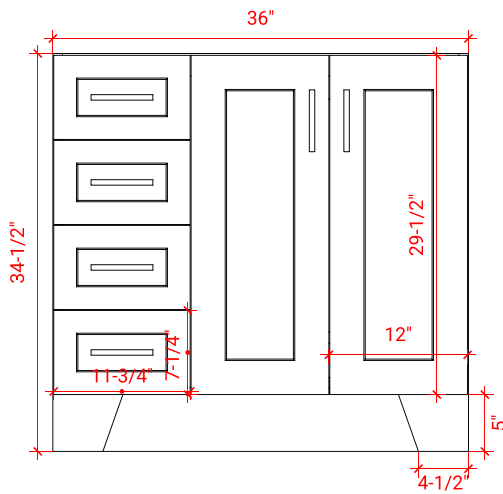

TAYLOR 36" RIGHT OFFSET CABINET

ARIEL

Q036S-R

BASE CABINET DIMENSIONS

36" W x 21.6" D x 34.5" H

FEATURES

- Solid wood frame & plywood panels
- Dovetail drawers and joints
- Soft closing doors & drawers

HARDWARE FINISHES

Brushed Nickel Satin Brass Matte Black Polished Chrome

AVAILABLE COLORS

White Grey Midnight Blue

FRONT VIEW

SIDE VIEW

PLAN VIEW

OVERALL DIMENSIONS

37" W x 22" D x 1.5" H

- Countertop
- Matching Backsplash
- Oval Sink

COUNTERTOP PLAN VIEW

EDGE SIDE VIEW

THREE DIMENSIONAL COUNTERTOP VIEW