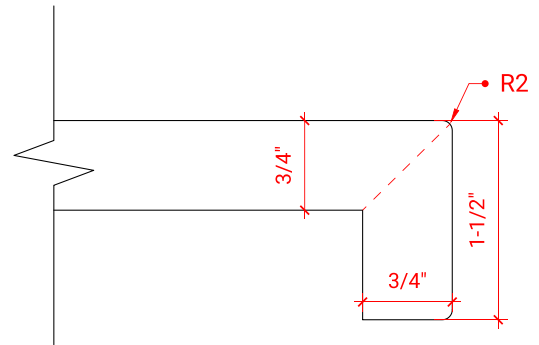

TAYLOR 36" RIGHT OFFSET CABINET

ARIEL

Q036S-R

BASE CABINET DIMENSIONS

36" W x 21.6" D x 34.5" H

FEATURES

- Solid wood frame & plywood panels
- Dovetail drawers and joints
- Soft closing doors & drawers

HARDWARE FINISHES

Brushed Nickel Satin Brass Matte Black Polished Chrome

AVAILABLE COLORS

White Grey Midnight Blue

FRONT VIEW

SIDE VIEW

PLAN VIEW

OVERALL DIMENSIONS

37" W x 22" D x 1.5" H

COUNTERTOP OPTIONS

Carrara Marble
CW-037S-R-OVL-CT

White Quartz
WQ-037S-R-OVL-CT

FEATURES

- Solid countertop with mitered edges & seams
- Undermount white oval sink
- Pre-drilled for 8" widespread faucet

INCLUDED

- Countertop
- Matching Backsplash
- Oval Sink

COUNTERTOP PLAN VIEW

EDGE SIDE VIEW

THREE DIMENSIONAL COUNTERTOP VIEW