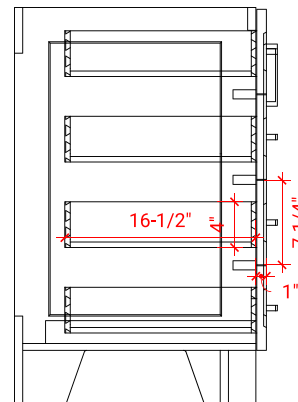

TAYLOR 36" RIGHT OFFSET CABINET

ARIEL

Q036S-R

BASE CABINET DIMENSIONS

36" W x 21.6" D x 34.5" H

FEATURES

- Solid wood frame & plywood panels
- Dovetail drawers and joints
- Soft closing doors & drawers

HARDWARE FINISHES

Brushed Nickel Satin Brass Matte Black Polished Chrome

AVAILABLE COLORS

White Grey Midnight Blue

FRONT VIEW

SIDE VIEW

PLAN VIEW

OVERALL DIMENSIONS

37" W x 22" D x 1.5" H

- Countertop
- Matching Backsplash
- Oval Sink

COUNTERTOP PLAN VIEW

EDGE SIDE VIEW

THREE DIMENSIONAL COUNTERTOP VIEW