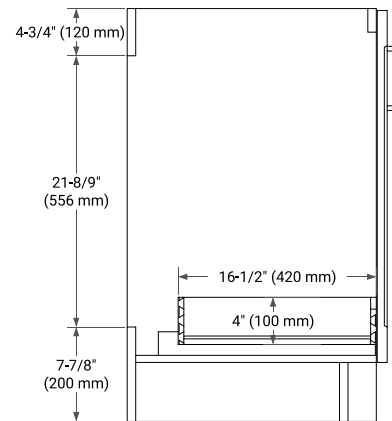

TAYLOR 36" RIGHT OFFSET CABINET

BASE CABINET DIMENSIONS

36" W x 21.6" D x 34.5" H

FEATURES

- Solid wood frame & plywood panels
- Dovetail drawers and joints
- Soft closing doors & drawers

HARDWARE FINISHES*

White Grey Midnight Blue

FRONT VIEW

SIDE VIEW

PLAN VIEW

OVERALL DIMENSIONS

37" W x 22" D x 0.75" H

COUNTERTOP OPTIONS

Carrara Marble

FEATURES

- Solid countertop with mitered edges & seams
- Undermount white oval sink
- Pre-drilled for 8" widespread faucet

INCLUDED

- Countertop
- Matching Backsplash
- Oval Sink

COUNTERTOP PLAN VIEW

EDGE SIDE VIEW

THREE DIMENSIONAL COUNTERTOP VIEW