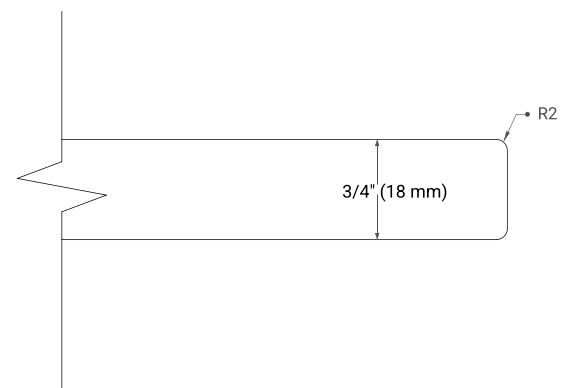

White Grey Midnight Blue

FRONT VIEW

SIDE VIEW

PLAN VIEW

OVERALL DIMENSIONS

37" W x 22" D x 0.75" H

COUNTERTOP OPTIONS

Carrara Marble

FEATURES

- Solid countertop with mitered edges & seams
- Undermount white oval sink
- Pre-drilled for 8" widespread faucet

INCLUDED

- Countertop
- Matching Backsplash
- Oval Sink

COUNTERTOP PLAN VIEW

EDGE SIDE VIEW

THREE DIMENSIONAL COUNTERTOP VIEW