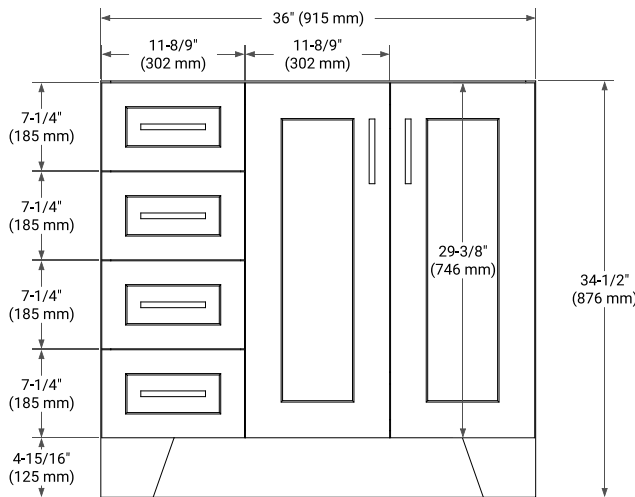

TAYLOR 36" RIGHT OFFSET CABINET

BASE CABINET DIMENSIONS

36" W x 21.6" D x 34.5" H

FEATURES

- Solid wood frame & plywood panels
- Dovetail drawers and joints
- Soft closing doors & drawers

HARDWARE FINISHES*

White Grey Midnight Blue

FRONT VIEW

SIDE VIEW

PLAN VIEW

OVERALL DIMENSIONS

37" W x 22" D x 0.75" H

COUNTERTOP OPTIONS

Carrara Marble

FEATURES

- Solid countertop with mitered edges & seams
- Undermount white oval sink
- Pre-drilled for 8" widespread faucet

INCLUDED

- Countertop
- Matching Backsplash
- Oval Sink

COUNTERTOP PLAN VIEW

EDGE SIDE VIEW

THREE DIMENSIONAL COUNTERTOP VIEW