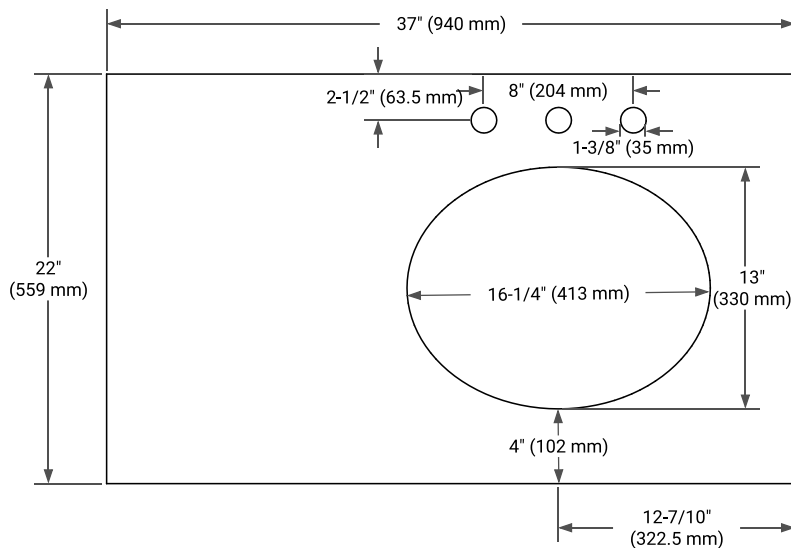

TAYLOR 36" RIGHT OFFSET CABINET

BASE CABINET DIMENSIONS

36" W x 21.6" D x 34.5" H

FEATURES

- Solid wood frame & plywood panels
- Dovetail drawers and joints
- Soft closing doors & drawers

HARDWARE FINISHES*

White Grey Midnight Blue

FRONT VIEW

SIDE VIEW

PLAN VIEW

OVERALL DIMENSIONS

37" W x 22" D x 0.75" H

COUNTERTOP OPTIONS

Carrara Marble

FEATURES

- Solid countertop with mitered edges & seams
- Undermount white oval sink
- Pre-drilled for 8" widespread faucet

INCLUDED

- Countertop
- Matching Backsplash
- Oval Sink

COUNTERTOP PLAN VIEW

EDGE SIDE VIEW

THREE DIMENSIONAL COUNTERTOP VIEW