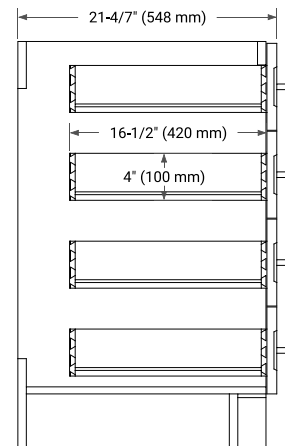

TAYLOR 36" RIGHT OFFSET CABINET

BASE CABINET DIMENSIONS

36" W x 21.6" D x 34.5" H

FEATURES

- Solid wood frame & plywood panels
- Dovetail drawers and joints
- Soft closing doors & drawers

HARDWARE FINISHES*

White Grey Midnight Blue

FRONT VIEW

SIDE VIEW

PLAN VIEW

OVERALL DIMENSIONS

37" W x 22" D x 0.75" H

COUNTERTOP OPTIONS

Carrara Marble

FEATURES

- Solid countertop with mitered edges & seams
- Undermount white oval sink
- Pre-drilled for 8" widespread faucet

INCLUDED

- Countertop
- Matching Backsplash
- Oval Sink

COUNTERTOP PLAN VIEW

EDGE SIDE VIEW

THREE DIMENSIONAL COUNTERTOP VIEW