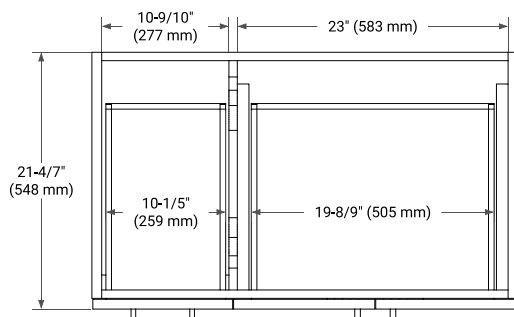

TAYLOR 36" RIGHT OFFSET CABINET

BASE CABINET DIMENSIONS

36" W x 21.6" D x 34.5" H

FEATURES

- Solid wood frame & plywood panels
- Dovetail drawers and joints
- Soft closing doors & drawers

HARDWARE FINISHES*

White Grey Midnight Blue

FRONT VIEW

SIDE VIEW

PLAN VIEW

OVERALL DIMENSIONS

37" W x 22" D x 0.75" H

COUNTERTOP OPTIONS

Carrara Marble

FEATURES

- Solid countertop with mitered edges & seams
- Undermount white oval sink
- Pre-drilled for 8" widespread faucet

INCLUDED

- Countertop
- Matching Backsplash
- Oval Sink

COUNTERTOP PLAN VIEW

EDGE SIDE VIEW

THREE DIMENSIONAL COUNTERTOP VIEW