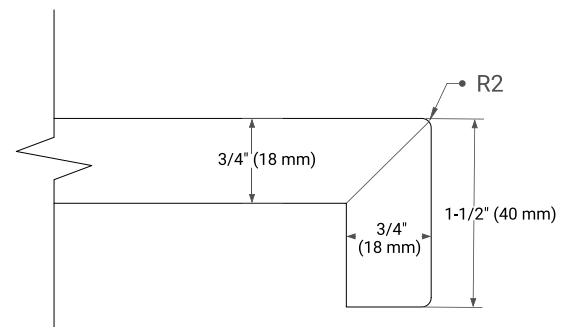

White Grey Midnight Blue

FRONT VIEW

SIDE VIEW

PLAN VIEW

67" SINGLE RECTANGLE SINK COUNTERTOP WITH 1.5 IN. THICKNESS

ARIEL

OVERALL DIMENSIONS

67" W x 22" D x 1.5" H

COUNTERTOP OPTIONS

Carrara Marble

White Quartz

FEATURES

- Solid countertop with mitered edges & seams
- Undermount white rectangular sink
- Pre-drilled for 8" widespread faucet

INCLUDED

- Countertop
- Matching Backsplash
- Rectangle Sink

COUNTERTOP PLAN VIEW

EDGE SIDE VIEW

THREE DIMENSIONAL COUNTERTOP VIEW