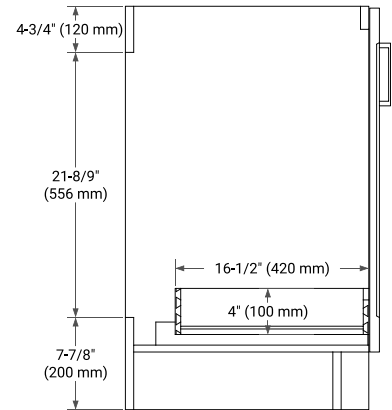

TAYLOR 66" SINGLE SINK BASE CABINET

BASE CABINET DIMENSIONS

66" W x 21.6" D x 34.5" H

FEATURES

- Solid wood frame & plywood panels
- Dovetail drawers and joints
- Soft closing doors & drawers

HARDWARE FINISHES*

White Grey Midnight Blue

FRONT VIEW

SIDE VIEW

PLAN VIEW

67" SINGLE RECTANGLE SINK COUNTERTOP WITH 1.5 IN. THICKNESS

ARIEL

OVERALL DIMENSIONS

67" W x 22" D x 1.5" H

COUNTERTOP PLAN VIEW

EDGE SIDE VIEW

THREE DIMENSIONAL COUNTERTOP VIEW