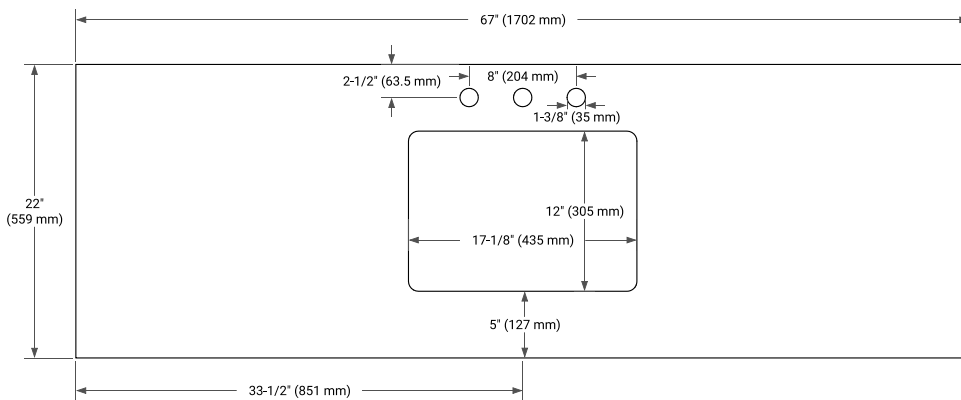

White Grey Midnight Blue

FRONT VIEW

SIDE VIEW

PLAN VIEW

67" SINGLE RECTANGLE SINK COUNTERTOP WITH 1.5 IN. THICKNESS

ARIEL

OVERALL DIMENSIONS

67" W x 22" D x 1.5" H

COUNTERTOP OPTIONS

Carrara Marble

White Quartz

FEATURES

- Solid countertop with mitered edges & seams
- Undermount white rectangular sink
- Pre-drilled for 8" widespread faucet

INCLUDED

- Countertop
- Matching Backsplash
- Rectangle Sink

COUNTERTOP PLAN VIEW

EDGE SIDE VIEW

THREE DIMENSIONAL COUNTERTOP VIEW