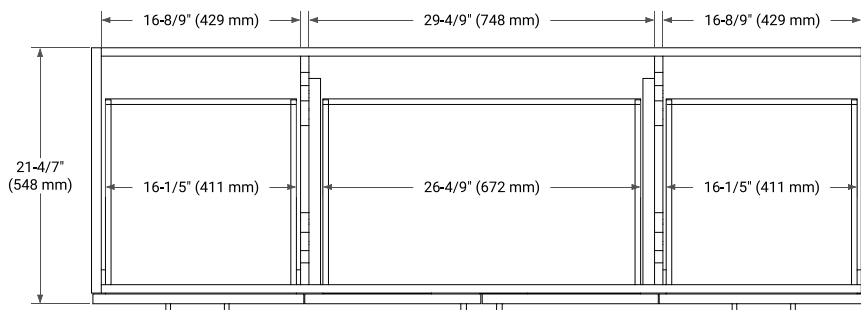

TAYLOR 66" SINGLE SINK BASE CABINET

BASE CABINET DIMENSIONS

66" W x 21.6" D x 34.5" H

FEATURES

- Solid wood frame & plywood panels
- Dovetail drawers and joints
- Soft closing doors & drawers

HARDWARE FINISHES*

White Grey Midnight Blue

FRONT VIEW

SIDE VIEW

PLAN VIEW

67" SINGLE RECTANGLE SINK COUNTERTOP WITH 1.5 IN. THICKNESS

ARIEL

OVERALL DIMENSIONS

67" W x 22" D x 1.5" H

COUNTERTOP PLAN VIEW

EDGE SIDE VIEW

THREE DIMENSIONAL COUNTERTOP VIEW