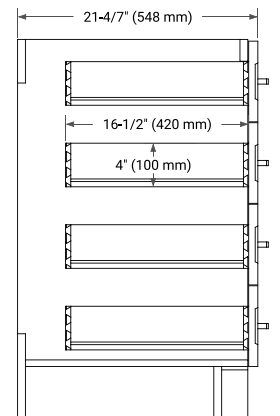

TAYLOR 66" SINGLE SINK BASE CABINET

BASE CABINET DIMENSIONS

66" W x 21.6" D x 34.5" H

FEATURES

- Solid wood frame & plywood panels
- Dovetail drawers and joints
- Soft closing doors & drawers

HARDWARE FINISHES*

White Grey Midnight Blue

FRONT VIEW

SIDE VIEW

PLAN VIEW

67" SINGLE RECTANGLE SINK COUNTERTOP WITH 1.5 IN. THICKNESS

ARIEL

OVERALL DIMENSIONS

67" W x 22" D x 1.5" H

COUNTERTOP PLAN VIEW

EDGE SIDE VIEW

THREE DIMENSIONAL COUNTERTOP VIEW