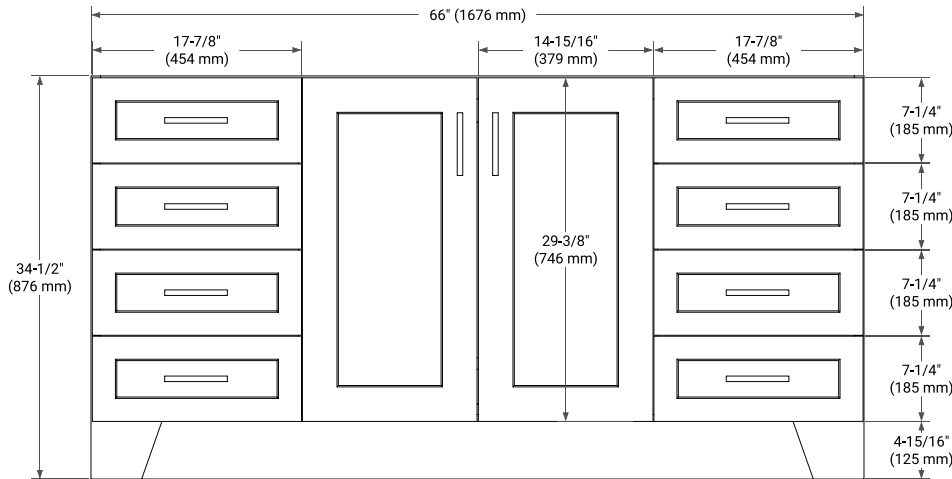

TAYLOR 66" SINGLE SINK BASE CABINET

BASE CABINET DIMENSIONS

66" W x 21.6" D x 34.5" H

FEATURES

- Solid wood frame & plywood panels
- Dovetail drawers and joints
- Soft closing doors & drawers

HARDWARE FINISHES*

White Grey Midnight Blue

FRONT VIEW

SIDE VIEW

PLAN VIEW

67" SINGLE RECTANGLE SINK COUNTERTOP WITH 1.5 IN. THICKNESS

ARIEL

OVERALL DIMENSIONS

67" W x 22" D x 1.5" H

COUNTERTOP PLAN VIEW

EDGE SIDE VIEW

THREE DIMENSIONAL COUNTERTOP VIEW