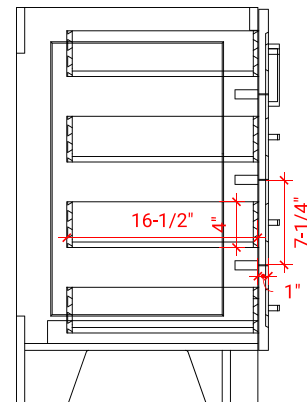

TAYLOR 66" SINGLE SINK BASE CABINET

ARIEL

Q066S

BASE CABINET DIMENSIONS

66" W x 21.6" D x 34.5" H

FEATURES

- Solid wood frame & plywood panels
- Dovetail drawers and joints
- Soft closing doors & drawers

HARDWARE FINISHES

Brushed Nickel Satin Brass Matte Black Polished Chrome

AVAILABLE COLORS

White Grey Midnight Blue

FRONT VIEW

SIDE VIEW

PLAN VIEW

67" SINGLE RECTANGLE SINK COUNTERTOP WITH 1.5 IN. THICKNESS

ARIEL

OVERALL DIMENSIONS

67" W x 22" D x 1.5" H

COUNTERTOP OPTIONS

Carrara Marble
CW-067S-REC-CT

White Quartz
WQ-067S-REC-CT

FEATURES

- Solid countertop with mitered edges & seams
- Undermount white rectangular sink
- Pre-drilled for 8" widespread faucet

INCLUDED

- Countertop
- Matching Backsplash
- Rectangle Sink

COUNTERTOP PLAN VIEW

EDGE SIDE VIEW

THREE DIMENSIONAL COUNTERTOP VIEW