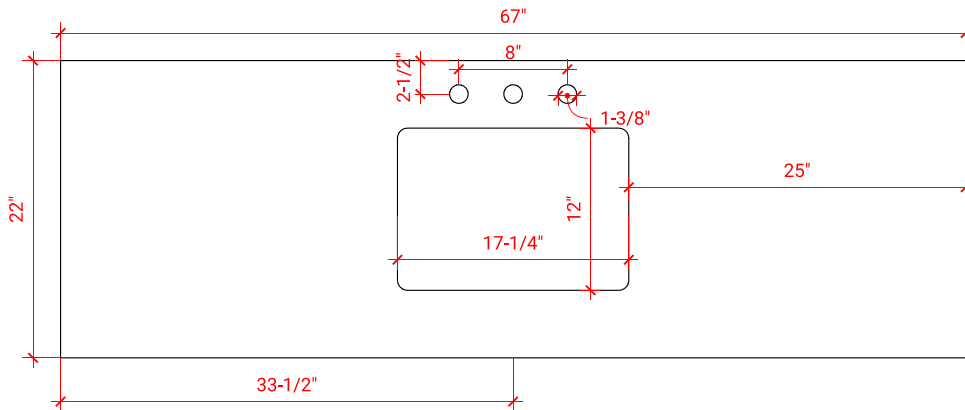

TAYLOR 66" SINGLE SINK BASE CABINET

ARIEL

Q066S

BASE CABINET DIMENSIONS

66" W x 21.6" D x 34.5" H

FEATURES

- Solid wood frame & plywood panels
- Dovetail drawers and joints
- Soft closing doors & drawers

HARDWARE FINISHES

OVERALL DIMENSIONS

67" W x 22" D x 1.5" H

COUNTERTOP OPTIONS

Carrara Marble
CW-067S-REC-CT

White Quartz
WQ-067S-REC-CT

FEATURES

- Solid countertop with mitered edges & seams
- Undermount white rectangular sink
- Pre-drilled for 8" widespread faucet

INCLUDED

- Countertop
- Matching Backsplash
- Rectangle Sink

COUNTERTOP PLAN VIEW

EDGE SIDE VIEW

THREE DIMENSIONAL COUNTERTOP VIEW