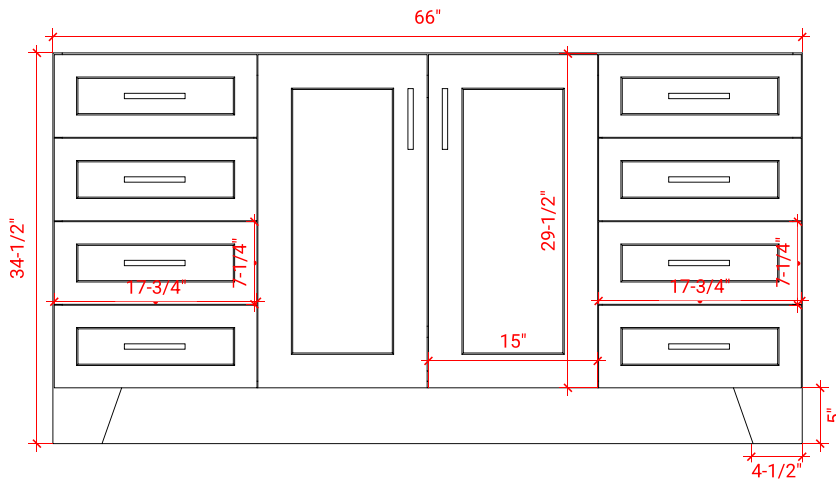

TAYLOR 66" SINGLE SINK BASE CABINET

ARIEL

Q066S

BASE CABINET DIMENSIONS

66" W x 21.6" D x 34.5" H

FEATURES

- Solid wood frame & plywood panels
- Dovetail drawers and joints
- Soft closing doors & drawers

HARDWARE FINISHES

Brushed Nickel Satin Brass Matte Black Polished Chrome

AVAILABLE COLORS

White Grey Midnight Blue

FRONT VIEW

SIDE VIEW

PLAN VIEW

67" SINGLE RECTANGLE SINK COUNTERTOP WITH 1.5 IN. THICKNESS

ARIEL

OVERALL DIMENSIONS

67" W x 22" D x 1.5" H

COUNTERTOP OPTIONS

Carrara Marble
CW-067S-REC-CT

White Quartz
WQ-067S-REC-CT

FEATURES

- Solid countertop with mitered edges & seams
- Undermount white rectangular sink
- Pre-drilled for 8" widespread faucet

INCLUDED

- Countertop
- Matching Backsplash
- Rectangle Sink

COUNTERTOP PLAN VIEW

EDGE SIDE VIEW

THREE DIMENSIONAL COUNTERTOP VIEW