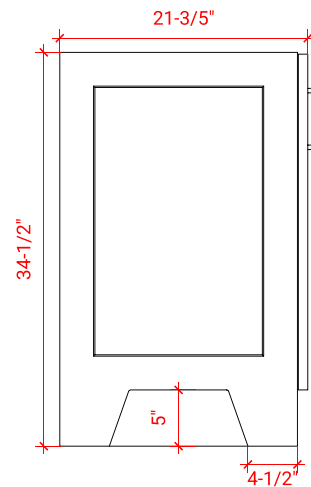

TAYLOR 66" SINGLE SINK BASE CABINET

ARIEL

Q066S

BASE CABINET DIMENSIONS

66" W x 21.6" D x 34.5" H

FEATURES

- Solid wood frame & plywood panels
- Dovetail drawers and joints
- Soft closing doors & drawers

HARDWARE FINISHES

Brushed Nickel Satin Brass Matte Black Polished Chrome

AVAILABLE COLORS

White Grey Midnight Blue

FRONT VIEW

SIDE VIEW

PLAN VIEW

67" SINGLE RECTANGLE SINK COUNTERTOP WITH 1.5 IN. THICKNESS

ARIEL

OVERALL DIMENSIONS

67" W x 22" D x 1.5" H

COUNTERTOP OPTIONS

Carrara Marble
CW-067S-REC-CT

White Quartz
WQ-067S-REC-CT

FEATURES

- Solid countertop with mitered edges & seams
- Undermount white rectangular sink
- Pre-drilled for 8" widespread faucet

INCLUDED

- Countertop
- Matching Backsplash
- Rectangle Sink

COUNTERTOP PLAN VIEW

EDGE SIDE VIEW

THREE DIMENSIONAL COUNTERTOP VIEW