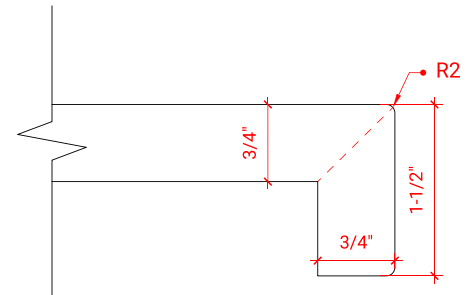

TAYLOR 66" SINGLE SINK BASE CABINET

ARIEL

Q066S

BASE CABINET DIMENSIONS

66" W x 21.6" D x 34.5" H

FEATURES

- Solid wood frame & plywood panels
- Dovetail drawers and joints
- Soft closing doors & drawers

HARDWARE FINISHES

OVERALL DIMENSIONS

67" W x 22" D x 1.5" H

COUNTERTOP OPTIONS

Carrara Marble
CW-067S-REC-CT

White Quartz
WQ-067S-REC-CT

FEATURES

- Solid countertop with mitered edges & seams
- Undermount white rectangular sink
- Pre-drilled for 8" widespread faucet

INCLUDED

- Countertop
- Matching Backsplash
- Rectangle Sink

COUNTERTOP PLAN VIEW

EDGE SIDE VIEW

THREE DIMENSIONAL COUNTERTOP VIEW