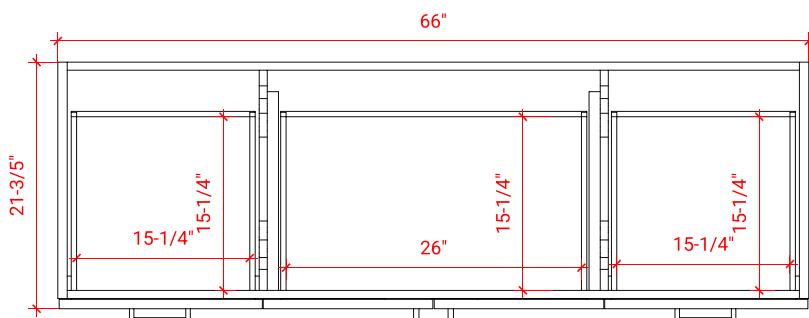

TAYLOR 66" SINGLE SINK BASE CABINET

ARIEL

Q066S

BASE CABINET DIMENSIONS

66" W x 21.6" D x 34.5" H

FEATURES

- Solid wood frame & plywood panels
- Dovetail drawers and joints
- Soft closing doors & drawers

HARDWARE FINISHES

Brushed Nickel Satin Brass Matte Black Polished Chrome

AVAILABLE COLORS

White Grey Midnight Blue

FRONT VIEW

SIDE VIEW

PLAN VIEW

67" SINGLE RECTANGLE SINK COUNTERTOP WITH 1.5 IN. THICKNESS

ARIEL

OVERALL DIMENSIONS

67" W x 22" D x 1.5" H

COUNTERTOP OPTIONS

Carrara Marble
CW-067S-REC-CT

White Quartz
WQ-067S-REC-CT

FEATURES

- Solid countertop with mitered edges & seams
- Undermount white rectangular sink
- Pre-drilled for 8" widespread faucet

INCLUDED

- Countertop
- Matching Backsplash
- Rectangle Sink

COUNTERTOP PLAN VIEW

EDGE SIDE VIEW

THREE DIMENSIONAL COUNTERTOP VIEW