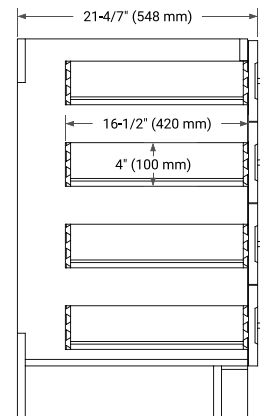

TAYLOR 42" LEFT OFFSET CABINET

BASE CABINET DIMENSIONS

42" W x 21.6" D x 34.5" H

FEATURES

- Solid wood frame & plywood panels
- Dovetail drawers and joints
- Soft closing doors & drawers

HARDWARE FINISHES*

White Grey Midnight Blue

FRONT VIEW

SIDE VIEW

PLAN VIEW

43" LEFT RECTANGLE SINK COUNTERTOP WITH 0.75 IN. THICKNESS

ARIEL

OVERALL DIMENSIONS

43" W x 22" D x 0.75" H

COUNTERTOP OPTIONS

Carrara Marble

FEATURES

- Solid countertop with mitered edges & seams
- Undermount white rectangular sink
- Pre-drilled for 8" widespread faucet

INCLUDED

- Countertop
- Matching Backsplash
- Rectangle Sink

COUNTERTOP PLAN VIEW

EDGE SIDE VIEW

THREE DIMENSIONAL COUNTERTOP VIEW