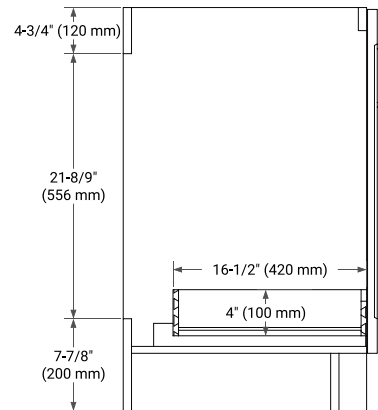

TAYLOR 42" LEFT OFFSET CABINET

BASE CABINET DIMENSIONS

42" W x 21.6" D x 34.5" H

FEATURES

- Solid wood frame & plywood panels
- Dovetail drawers and joints
- Soft closing doors & drawers

HARDWARE FINISHES*

White Grey Midnight Blue

FRONT VIEW

SIDE VIEW

PLAN VIEW

43" LEFT RECTANGLE SINK COUNTERTOP WITH 0.75 IN. THICKNESS

ARIEL

OVERALL DIMENSIONS

43" W x 22" D x 0.75" H

COUNTERTOP PLAN VIEW

EDGE SIDE VIEW

THREE DIMENSIONAL COUNTERTOP VIEW