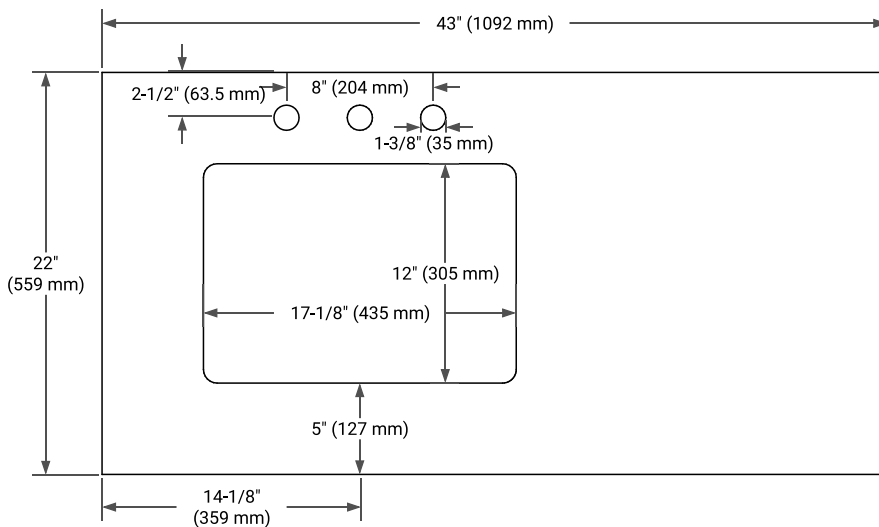

TAYLOR 42" LEFT OFFSET CABINET

BASE CABINET DIMENSIONS

42" W x 21.6" D x 34.5" H

FEATURES

- Solid wood frame & plywood panels
- Dovetail drawers and joints
- Soft closing doors & drawers

HARDWARE FINISHES*

White Grey Midnight Blue

FRONT VIEW

SIDE VIEW

PLAN VIEW

43" LEFT RECTANGLE SINK COUNTERTOP WITH 0.75 IN. THICKNESS

ARIEL

OVERALL DIMENSIONS

43" W x 22" D x 0.75" H

COUNTERTOP OPTIONS

Carrara Marble

FEATURES

- Solid countertop with mitered edges & seams
- Undermount white rectangular sink
- Pre-drilled for 8" widespread faucet

INCLUDED

- Countertop
- Matching Backsplash
- Rectangle Sink

COUNTERTOP PLAN VIEW

EDGE SIDE VIEW

THREE DIMENSIONAL COUNTERTOP VIEW