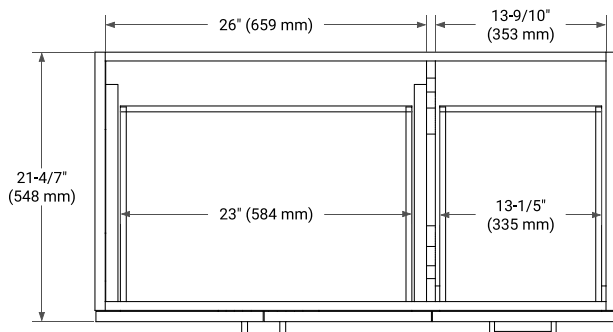

TAYLOR 42" LEFT OFFSET CABINET

BASE CABINET DIMENSIONS

42" W x 21.6" D x 34.5" H

FEATURES

- Solid wood frame & plywood panels
- Dovetail drawers and joints
- Soft closing doors & drawers

HARDWARE FINISHES*

White Grey Midnight Blue

FRONT VIEW

SIDE VIEW

PLAN VIEW

43" LEFT RECTANGLE SINK COUNTERTOP WITH 0.75 IN. THICKNESS

ARIEL

OVERALL DIMENSIONS

43" W x 22" D x 0.75" H

COUNTERTOP OPTIONS

Carrara Marble

FEATURES

- Solid countertop with mitered edges & seams
- Undermount white rectangular sink
- Pre-drilled for 8" widespread faucet

INCLUDED

- Countertop
- Matching Backsplash
- Rectangle Sink

COUNTERTOP PLAN VIEW

EDGE SIDE VIEW

THREE DIMENSIONAL COUNTERTOP VIEW