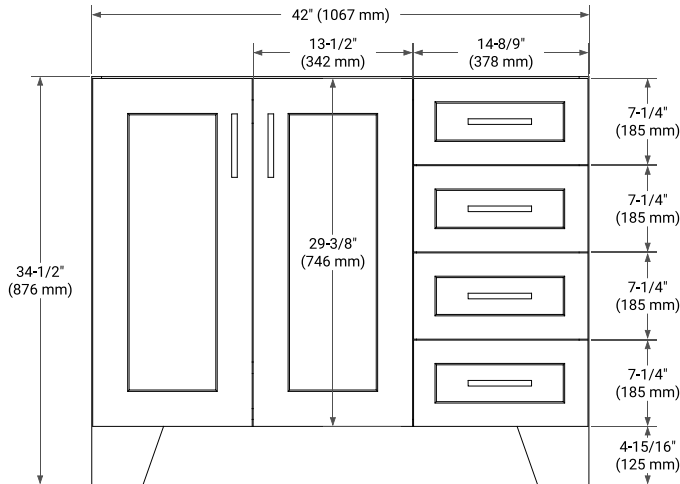

TAYLOR 42" LEFT OFFSET CABINET

BASE CABINET DIMENSIONS

42" W x 21.6" D x 34.5" H

FEATURES

- Solid wood frame & plywood panels
- Dovetail drawers and joints
- Soft closing doors & drawers

HARDWARE FINISHES*

White Grey Midnight Blue

FRONT VIEW

SIDE VIEW

PLAN VIEW

43" LEFT RECTANGLE SINK COUNTERTOP WITH 0.75 IN. THICKNESS

ARIEL

OVERALL DIMENSIONS

43" W x 22" D x 0.75" H

COUNTERTOP OPTIONS

Carrara Marble

FEATURES

- Solid countertop with mitered edges & seams
- Undermount white rectangular sink
- Pre-drilled for 8" widespread faucet

INCLUDED

- Countertop
- Matching Backsplash
- Rectangle Sink

COUNTERTOP PLAN VIEW

EDGE SIDE VIEW

THREE DIMENSIONAL COUNTERTOP VIEW