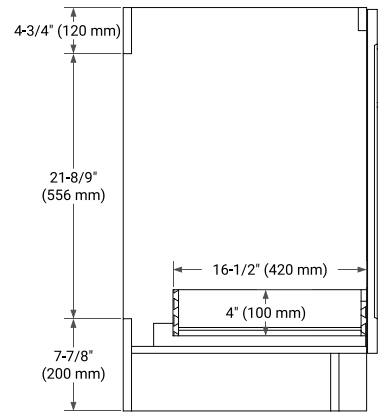

TAYLOR 42" RIGHT OFFSET CABINET

BASE CABINET DIMENSIONS

42" W x 21.6" D x 34.5" H

FEATURES

- Solid wood frame & plywood panels
- Dovetail drawers and joints
- Soft closing doors & drawers

HARDWARE FINISHES*

White Grey Midnight Blue

FRONT VIEW

SIDE VIEW

PLAN VIEW

43" RIGHT RECTANGLE SINK COUNTERTOP WITH 1.5 IN. THICKNESS

ARIEL

OVERALL DIMENSIONS

43" W x 22" D x 1.5" H

COUNTERTOP PLAN VIEW

EDGE SIDE VIEW

THREE DIMENSIONAL COUNTERTOP VIEW