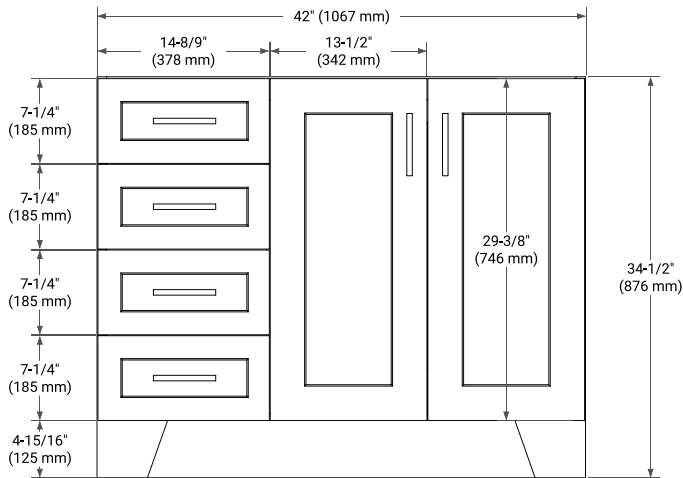

TAYLOR 42" RIGHT OFFSET CABINET

BASE CABINET DIMENSIONS

42" W x 21.6" D x 34.5" H

FEATURES

- Solid wood frame & plywood panels
- Dovetail drawers and joints
- Soft closing doors & drawers

HARDWARE FINISHES*

White Grey Midnight Blue

FRONT VIEW

SIDE VIEW

PLAN VIEW

43" RIGHT RECTANGLE SINK COUNTERTOP WITH 1.5 IN. THICKNESS

ARIEL

OVERALL DIMENSIONS

43" W x 22" D x 1.5" H

COUNTERTOP PLAN VIEW

EDGE SIDE VIEW

THREE DIMENSIONAL COUNTERTOP VIEW