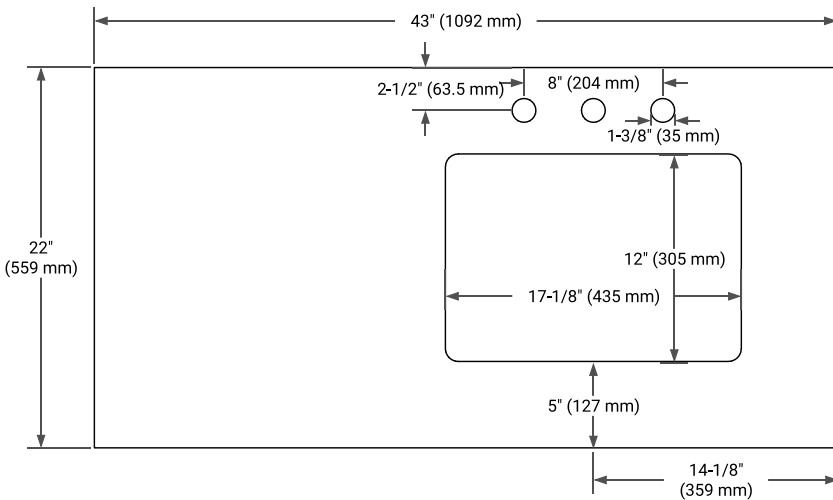

TAYLOR 42" RIGHT OFFSET CABINET

BASE CABINET DIMENSIONS

42" W x 21.6" D x 34.5" H

FEATURES

- Solid wood frame & plywood panels
- Dovetail drawers and joints
- Soft closing doors & drawers

HARDWARE FINISHES*

White Grey Midnight Blue

FRONT VIEW

SIDE VIEW

PLAN VIEW

43" RIGHT RECTANGLE SINK COUNTERTOP WITH 1.5 IN. THICKNESS

ARIEL

OVERALL DIMENSIONS

43" W x 22" D x 1.5" H

COUNTERTOP OPTIONS

Carrara Marble

White Quartz

FEATURES

- Solid countertop with mitered edges & seams
- Undermount white rectangular sink
- Pre-drilled for 8" widespread faucet

INCLUDED

- Countertop
- Matching Backsplash
- Rectangle Sink

COUNTERTOP PLAN VIEW

EDGE SIDE VIEW

THREE DIMENSIONAL COUNTERTOP VIEW