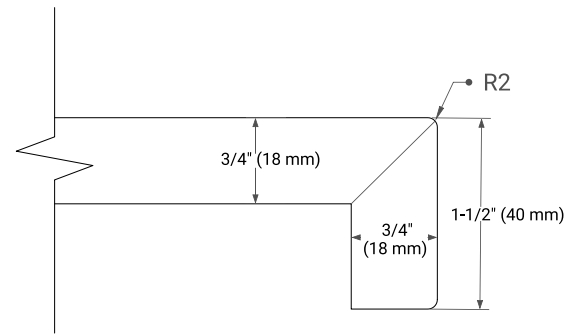

White Grey Midnight Blue

FRONT VIEW

SIDE VIEW

PLAN VIEW

43" RIGHT RECTANGLE SINK COUNTERTOP WITH 1.5 IN. THICKNESS

ARIEL

OVERALL DIMENSIONS

43" W x 22" D x 1.5" H

COUNTERTOP OPTIONS

Carrara Marble

White Quartz

FEATURES

- Solid countertop with mitered edges & seams
- Undermount white rectangular sink
- Pre-drilled for 8" widespread faucet

INCLUDED

- Countertop
- Matching Backsplash
- Rectangle Sink

COUNTERTOP PLAN VIEW

EDGE SIDE VIEW

THREE DIMENSIONAL COUNTERTOP VIEW