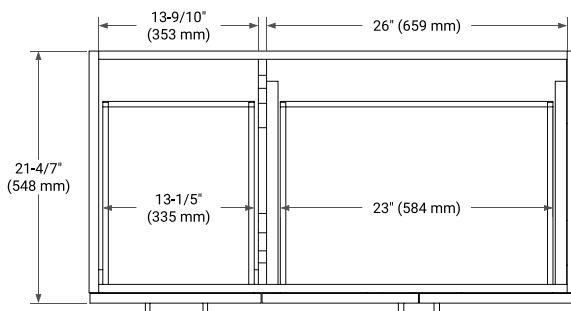

TAYLOR 42" RIGHT OFFSET CABINET

BASE CABINET DIMENSIONS

42" W x 21.6" D x 34.5" H

FEATURES

- Solid wood frame & plywood panels
- Dovetail drawers and joints
- Soft closing doors & drawers

HARDWARE FINISHES*

White Grey Midnight Blue

FRONT VIEW

SIDE VIEW

PLAN VIEW

43" RIGHT RECTANGLE SINK COUNTERTOP WITH 1.5 IN. THICKNESS

ARIEL

OVERALL DIMENSIONS

43" W x 22" D x 1.5" H

COUNTERTOP PLAN VIEW

EDGE SIDE VIEW

THREE DIMENSIONAL COUNTERTOP VIEW