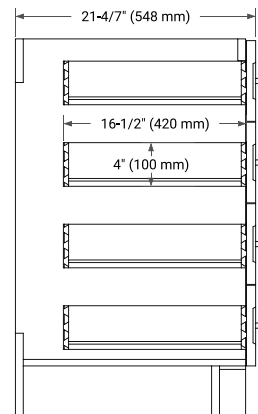

TAYLOR 42" RIGHT OFFSET CABINET

BASE CABINET DIMENSIONS

42" W x 21.6" D x 34.5" H

FEATURES

- Solid wood frame & plywood panels
- Dovetail drawers and joints
- Soft closing doors & drawers

HARDWARE FINISHES*

White Grey Midnight Blue

FRONT VIEW

SIDE VIEW

PLAN VIEW

43" RIGHT RECTANGLE SINK COUNTERTOP WITH 1.5 IN. THICKNESS

ARIEL

OVERALL DIMENSIONS

43" W x 22" D x 1.5" H

COUNTERTOP PLAN VIEW

EDGE SIDE VIEW

THREE DIMENSIONAL COUNTERTOP VIEW