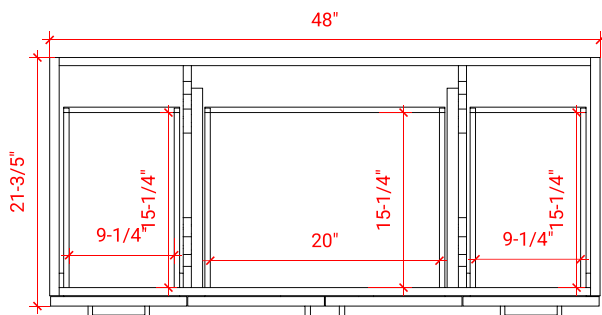

TAYLOR 48" SINGLE SINK BASE CABINET

ARIEL

Q048S

BASE CABINET DIMENSIONS

48" W x 21.6" D x 34.5" H

FEATURES

- Solid wood frame & plywood panels
- Dovetail drawers and joints
- Soft closing doors & drawers

HARDWARE FINISHES

Brushed Nickel   Satin Brass   Matte Black   Polished Chrome

AVAILABLE COLORS

White   Grey   Midnight Blue

PLAN VIEW