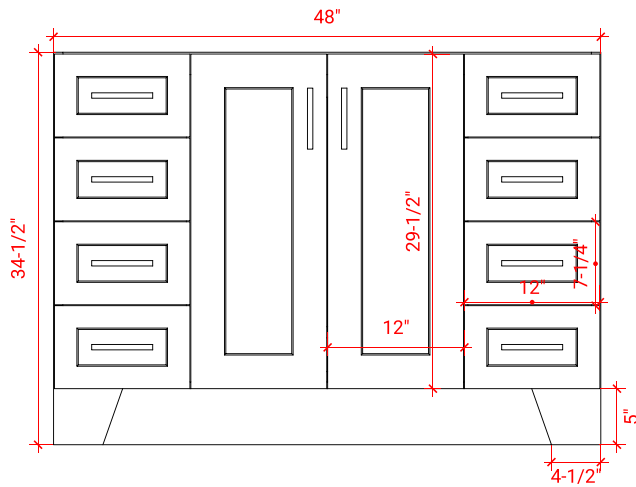

AVAILABLE COLORS

White   Grey   Midnight Blue

FRONT VIEW