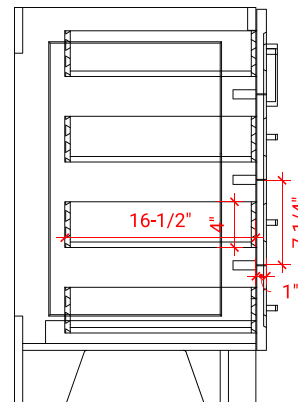

TAYLOR 48" SINGLE SINK BASE CABINET

ARIEL

Q048S

BASE CABINET DIMENSIONS

48" W x 21.6" D x 34.5" H

FEATURES

- Solid wood frame & plywood panels
- Dovetail drawers and joints
- Soft closing doors & drawers

HARDWARE FINISHES

Brushed Nickel   Satin Brass   Matte Black   Polished Chrome

AVAILABLE COLORS

White   Grey   Midnight Blue

PLAN VIEW