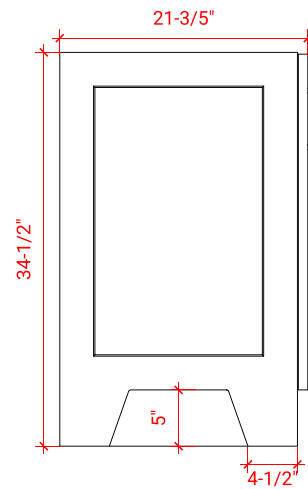

TAYLOR 48" SINGLE SINK BASE CABINET

ARIEL

Q048S

BASE CABINET DIMENSIONS

48" W x 21.6" D x 34.5" H

FEATURES

- Solid wood frame & plywood panels
- Dovetail drawers and joints
- Soft closing doors & drawers

HARDWARE FINISHES

Brushed Nickel   Satin Brass   Matte Black   Polished Chrome

AVAILABLE COLORS

White   Grey   Midnight Blue

SIDE VIEW