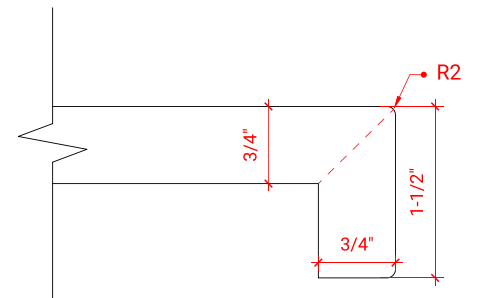

EDGE SIDE VIEW