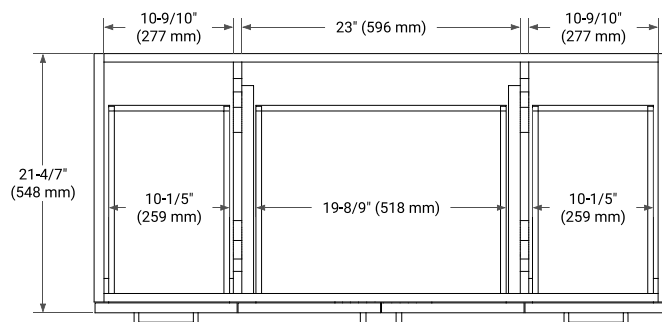

TAYLOR 48" SINGLE SINK BASE CABINET

BASE CABINET DIMENSIONS

48" W x 21.6" D x 34.5" H

FEATURES

- Solid wood frame & plywood panels
- Dovetail drawers and joints
- Soft closing doors & drawers

HARDWARE FINISHES*

Brushed Nickel   Satin Brass   Matte Black   Polished Chrome

Hardware comes preinstalled with the illustrated option. Other finishes are available on our online store if you prefer a different one.

AVAILABLE COLORS

White   Grey   Midnight Blue

SIDE VIEW

PLAN VIEW