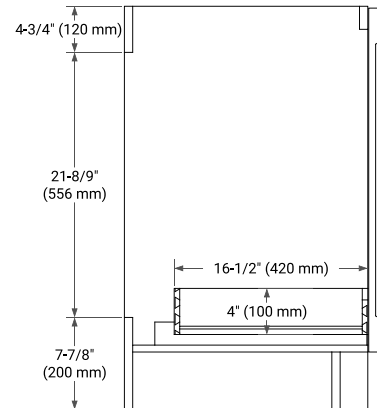

TAYLOR 48" SINGLE SINK BASE CABINET

BASE CABINET DIMENSIONS

48" W x 21.6" D x 34.5" H

FEATURES

- Solid wood frame & plywood panels
- Dovetail drawers and joints
- Soft closing doors & drawers

HARDWARE FINISHES*

Brushed Nickel   Satin Brass   Matte Black   Polished Chrome

Hardware comes preinstalled with the illustrated option. Other finishes are available on our online store if you prefer a different one.

AVAILABLE COLORS

White   Grey   Midnight Blue

SIDE VIEW