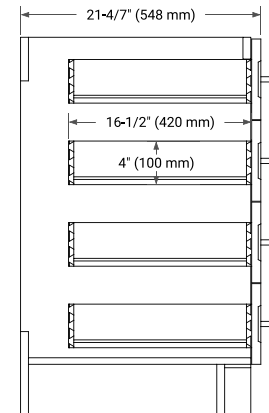

## BASE CABINET DIMENSIONS

48" W x 21.6" D x 34.5" H

# 49" SINGLE RECTANGLE SINK COUNTERTOP WITH 1.5 IN. THICKNESS

## OVERALL DIMENSIONS

49" W x 22" D x 1.5" H