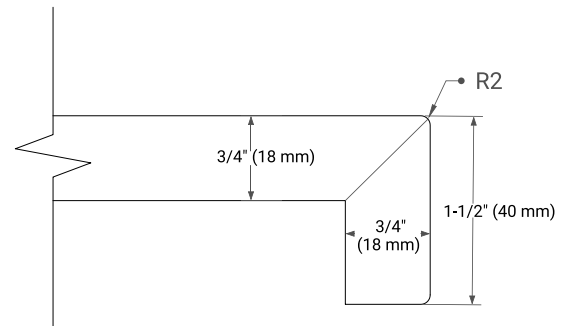

EDGE SIDE VIEW