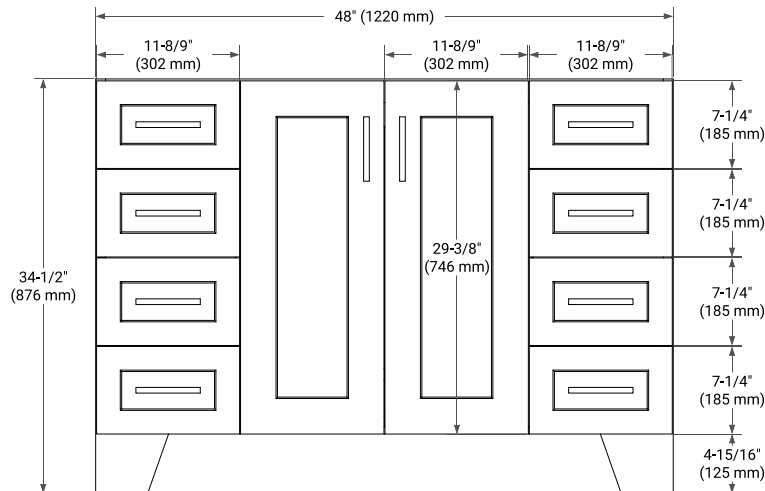

AVAILABLE COLORS

White   Grey   Midnight Blue

FRONT VIEW

SIDE VIEW