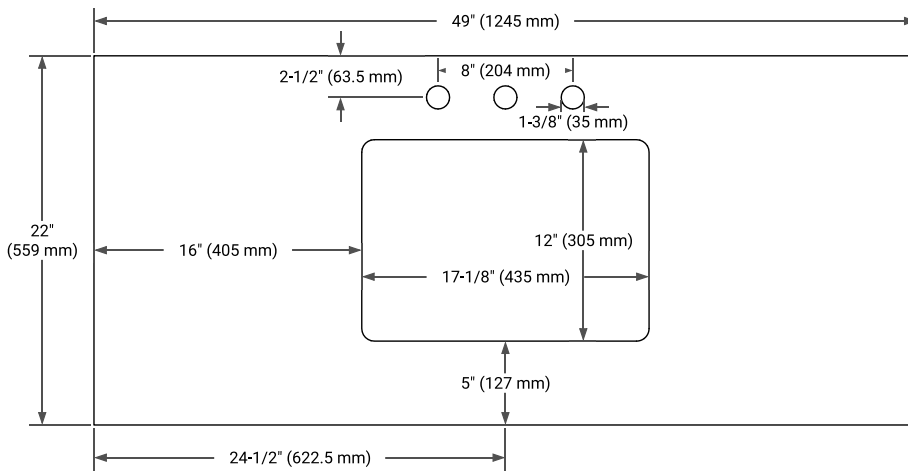

49" SINGLE RECTANGLE SINK COUNTERTOP WITH 1.5 IN. THICKNESS

ARIEL

OVERALL DIMENSIONS

49" W x 22" D x 1.5" H

COUNTERTOP OPTIONS

FEATURES

- Solid countertop with mitered edges & seams
- Undermount white rectangular sink
- Pre-drilled for 8" widespread faucet

INCLUDED

- Countertop
- Matching Backsplash
- Rectangle Sink

COUNTERTOP PLAN VIEW