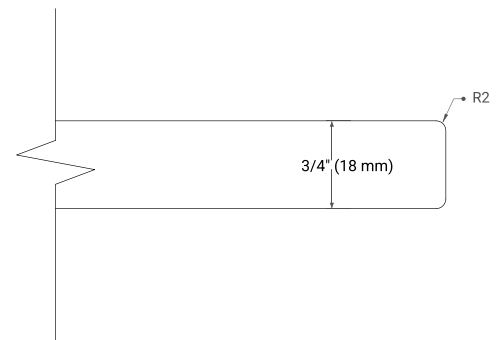

White Grey Midnight Blue

FRONT VIEW

SIDE VIEW

PLAN VIEW

49" SINGLE RECTANGLE SINK COUNTERTOP WITH 0.75 IN. THICKNESS

ARIEL

OVERALL DIMENSIONS

49" W x 22" D x 0.75" H

COUNTERTOP OPTIONS

Carrara Marble

FEATURES

- Solid countertop with mitered edges & seams
- Undermount white rectangular sink
- Pre-drilled for 8" widespread faucet

INCLUDED

- Countertop
- Matching Backsplash
- Rectangle Sink

COUNTERTOP PLAN VIEW

EDGE SIDE VIEW

THREE DIMENSIONAL COUNTERTOP VIEW