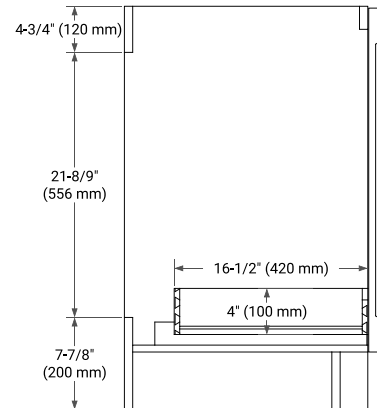

TAYLOR 48" SINGLE SINK BASE CABINET

BASE CABINET DIMENSIONS

48" W x 21.6" D x 34.5" H

FEATURES

- Solid wood frame & plywood panels
- Dovetail drawers and joints
- Soft closing doors & drawers

HARDWARE FINISHES*

White Grey Midnight Blue

FRONT VIEW

SIDE VIEW

PLAN VIEW

49" SINGLE RECTANGLE SINK COUNTERTOP WITH 0.75 IN. THICKNESS

ARIEL

OVERALL DIMENSIONS

49" W x 22" D x 0.75" H

COUNTERTOP OPTIONS

Carrara Marble

FEATURES

- Solid countertop with mitered edges & seams
- Undermount white rectangular sink
- Pre-drilled for 8" widespread faucet

INCLUDED

- Countertop
- Matching Backsplash
- Rectangle Sink

COUNTERTOP PLAN VIEW

EDGE SIDE VIEW

THREE DIMENSIONAL COUNTERTOP VIEW