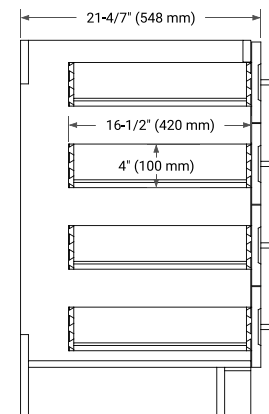

TAYLOR 48" SINGLE SINK BASE CABINET

BASE CABINET DIMENSIONS

48" W x 21.6" D x 34.5" H

FEATURES

- Solid wood frame & plywood panels
- Dovetail drawers and joints
- Soft closing doors & drawers

HARDWARE FINISHES*

White Grey Midnight Blue

FRONT VIEW

SIDE VIEW

PLAN VIEW

49" SINGLE RECTANGLE SINK COUNTERTOP WITH 0.75 IN. THICKNESS

ARIEL

OVERALL DIMENSIONS

49" W x 22" D x 0.75" H

COUNTERTOP OPTIONS

Carrara Marble

FEATURES

- Solid countertop with mitered edges & seams
- Undermount white rectangular sink
- Pre-drilled for 8" widespread faucet

INCLUDED

- Countertop
- Matching Backsplash
- Rectangle Sink

COUNTERTOP PLAN VIEW

EDGE SIDE VIEW

THREE DIMENSIONAL COUNTERTOP VIEW