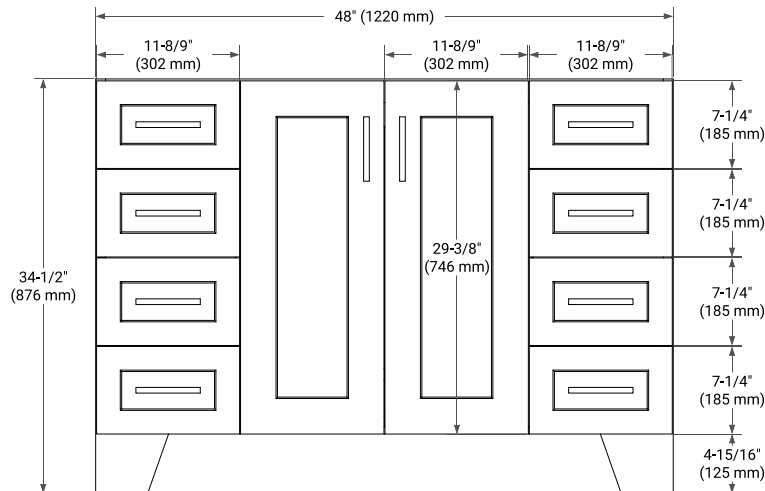

TAYLOR 48" SINGLE SINK BASE CABINET

BASE CABINET DIMENSIONS

48" W x 21.6" D x 34.5" H

FEATURES

- Solid wood frame & plywood panels
- Dovetail drawers and joints
- Soft closing doors & drawers

HARDWARE FINISHES*

White Grey Midnight Blue

FRONT VIEW

SIDE VIEW

PLAN VIEW

49" SINGLE RECTANGLE SINK COUNTERTOP WITH 0.75 IN. THICKNESS

ARIEL

OVERALL DIMENSIONS

49" W x 22" D x 0.75" H

COUNTERTOP OPTIONS

Carrara Marble

FEATURES

- Solid countertop with mitered edges & seams
- Undermount white rectangular sink
- Pre-drilled for 8" widespread faucet

INCLUDED

- Countertop
- Matching Backsplash
- Rectangle Sink

COUNTERTOP PLAN VIEW

EDGE SIDE VIEW

THREE DIMENSIONAL COUNTERTOP VIEW