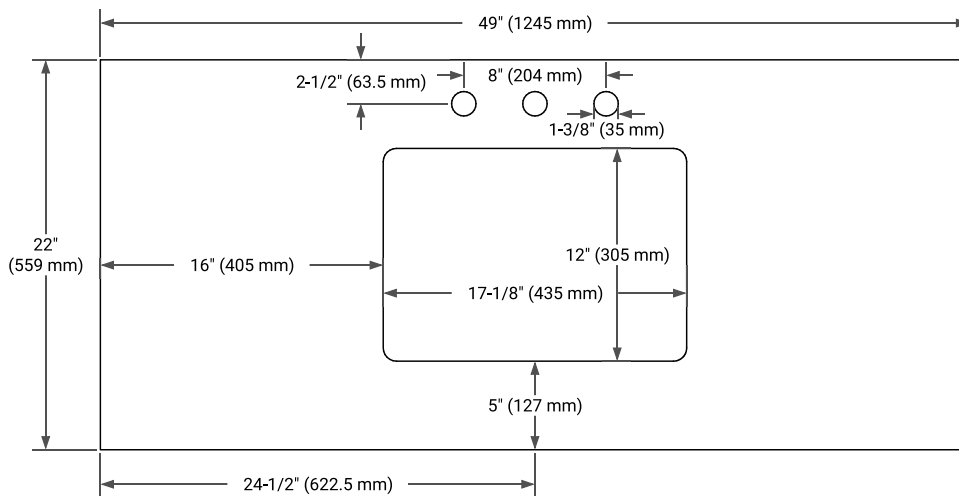

White Grey Midnight Blue

FRONT VIEW

SIDE VIEW

PLAN VIEW

49" SINGLE RECTANGLE SINK COUNTERTOP WITH 0.75 IN. THICKNESS

ARIEL

OVERALL DIMENSIONS

49" W x 22" D x 0.75" H

COUNTERTOP OPTIONS

Carrara Marble

FEATURES

- Solid countertop with mitered edges & seams
- Undermount white rectangular sink
- Pre-drilled for 8" widespread faucet

INCLUDED

- Countertop
- Matching Backsplash
- Rectangle Sink

COUNTERTOP PLAN VIEW

EDGE SIDE VIEW

THREE DIMENSIONAL COUNTERTOP VIEW