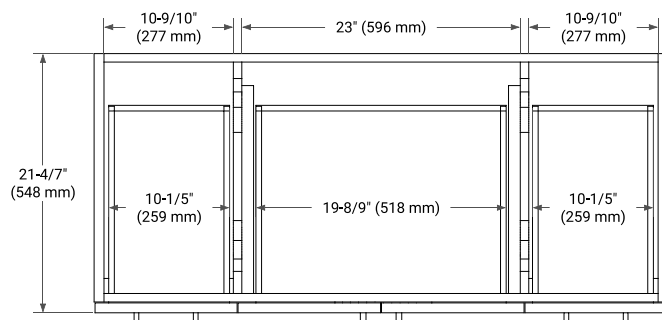

TAYLOR 48" SINGLE SINK BASE CABINET

BASE CABINET DIMENSIONS

48" W x 21.6" D x 34.5" H

FEATURES

- Solid wood frame & plywood panels
- Dovetail drawers and joints
- Soft closing doors & drawers

HARDWARE FINISHES*

White Grey Midnight Blue

FRONT VIEW

SIDE VIEW

PLAN VIEW

49" SINGLE RECTANGLE SINK COUNTERTOP WITH 0.75 IN. THICKNESS

ARIEL

OVERALL DIMENSIONS

49" W x 22" D x 0.75" H

COUNTERTOP OPTIONS

Carrara Marble

FEATURES

- Solid countertop with mitered edges & seams
- Undermount white rectangular sink
- Pre-drilled for 8" widespread faucet

INCLUDED

- Countertop
- Matching Backsplash
- Rectangle Sink

COUNTERTOP PLAN VIEW

EDGE SIDE VIEW

THREE DIMENSIONAL COUNTERTOP VIEW