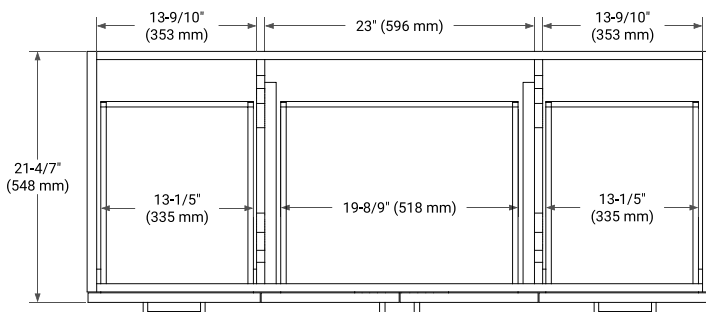

TAYLOR 54" SINGLE SINK BASE CABINET

BASE CABINET DIMENSIONS

54" W x 21.6" D x 34.5" H

FEATURES

- Solid wood frame & plywood panels
- Dovetail drawers and joints
- Soft closing doors & drawers

HARDWARE FINISHES*

White Grey Midnight Blue

FRONT VIEW

SIDE VIEW

PLAN VIEW

OVERALL DIMENSIONS

55" W x 22" D x 1.5" H

COUNTERTOP OPTIONS

Carrara Marble

White Quartz

FEATURES

- Solid countertop with mitered edges & seams
- Undermount white oval sink
- Pre-drilled for 8" widespread faucet

INCLUDED

- Countertop
- Matching Backsplash
- Oval Sink

COUNTERTOP PLAN VIEW

EDGE SIDE VIEW

THREE DIMENSIONAL COUNTERTOP VIEW