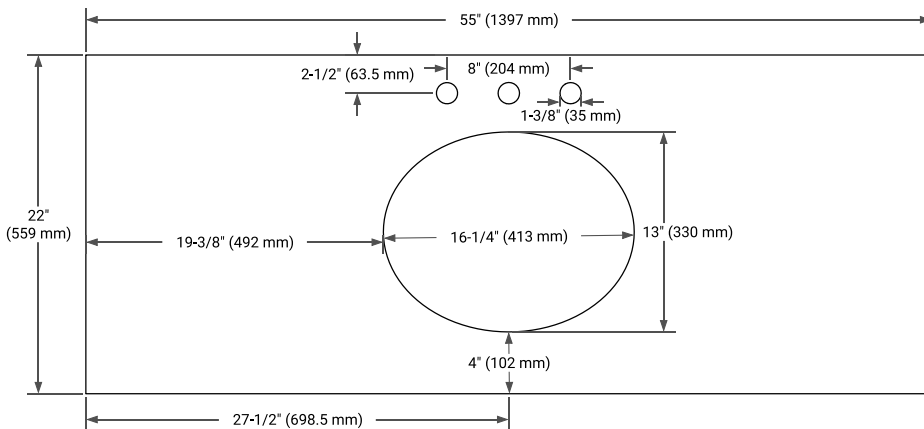

White Grey Midnight Blue

FRONT VIEW

SIDE VIEW

PLAN VIEW

OVERALL DIMENSIONS

55" W x 22" D x 1.5" H

COUNTERTOP OPTIONS

Carrara Marble

White Quartz

FEATURES

- Solid countertop with mitered edges & seams
- Undermount white oval sink
- Pre-drilled for 8" widespread faucet

INCLUDED

- Countertop
- Matching Backsplash
- Oval Sink

COUNTERTOP PLAN VIEW

EDGE SIDE VIEW

THREE DIMENSIONAL COUNTERTOP VIEW