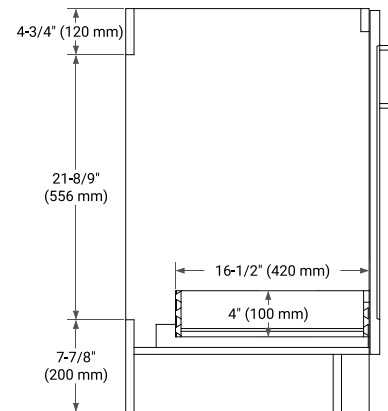

TAYLOR 54" SINGLE SINK BASE CABINET

BASE CABINET DIMENSIONS

54" W x 21.6" D x 34.5" H

FEATURES

- Solid wood frame & plywood panels
- Dovetail drawers and joints
- Soft closing doors & drawers

HARDWARE FINISHES*

White Grey Midnight Blue

FRONT VIEW

SIDE VIEW

PLAN VIEW

OVERALL DIMENSIONS

55" W x 22" D x 1.5" H

COUNTERTOP OPTIONS

Carrara Marble

EDGE SIDE VIEW

THREE DIMENSIONAL COUNTERTOP VIEW