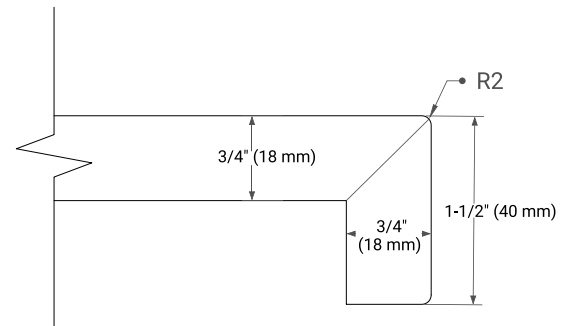

White Grey Midnight Blue

FRONT VIEW

SIDE VIEW

PLAN VIEW

OVERALL DIMENSIONS

55" W x 22" D x 1.5" H

COUNTERTOP OPTIONS

Carrara Marble

White Quartz

FEATURES

- Solid countertop with mitered edges & seams
- Undermount white oval sink
- Pre-drilled for 8" widespread faucet

INCLUDED

- Countertop
- Matching Backsplash
- Oval Sink

COUNTERTOP PLAN VIEW

EDGE SIDE VIEW

THREE DIMENSIONAL COUNTERTOP VIEW