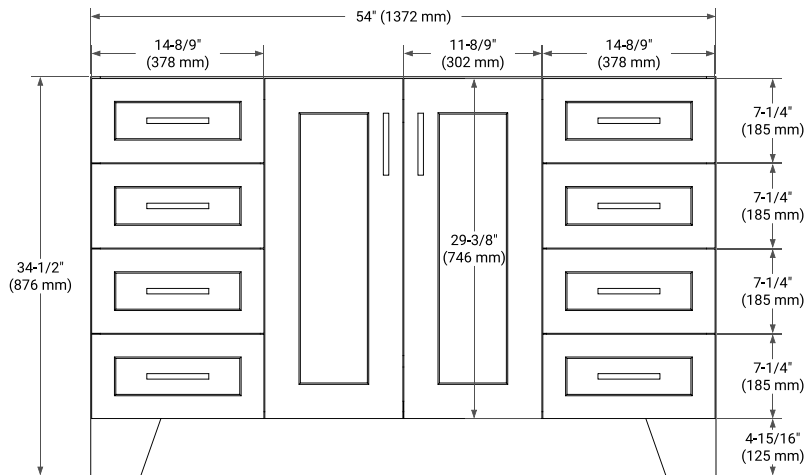

TAYLOR 54" SINGLE SINK BASE CABINET

BASE CABINET DIMENSIONS

54" W x 21.6" D x 34.5" H

FEATURES

- Solid wood frame & plywood panels
- Dovetail drawers and joints
- Soft closing doors & drawers

HARDWARE FINISHES*

White Grey Midnight Blue

FRONT VIEW

SIDE VIEW

PLAN VIEW

OVERALL DIMENSIONS

55" W x 22" D x 1.5" H

COUNTERTOP OPTIONS

Carrara Marble

White Quartz

FEATURES

- Solid countertop with mitered edges & seams
- Undermount white oval sink
- Pre-drilled for 8" widespread faucet

INCLUDED

- Countertop
- Matching Backsplash
- Oval Sink

COUNTERTOP PLAN VIEW

EDGE SIDE VIEW

THREE DIMENSIONAL COUNTERTOP VIEW