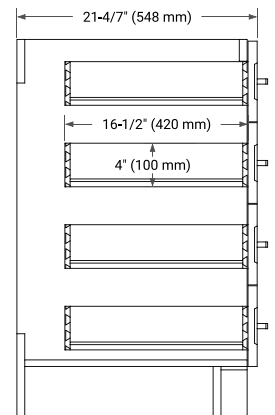

TAYLOR 54" SINGLE SINK BASE CABINET

BASE CABINET DIMENSIONS

54" W x 21.6" D x 34.5" H

FEATURES

- Solid wood frame & plywood panels
- Dovetail drawers and joints
- Soft closing doors & drawers

HARDWARE FINISHES*

White Grey Midnight Blue

FRONT VIEW

SIDE VIEW

PLAN VIEW

OVERALL DIMENSIONS

55" W x 22" D x 1.5" H

COUNTERTOP OPTIONS

Carrara Marble

EDGE SIDE VIEW

THREE DIMENSIONAL COUNTERTOP VIEW