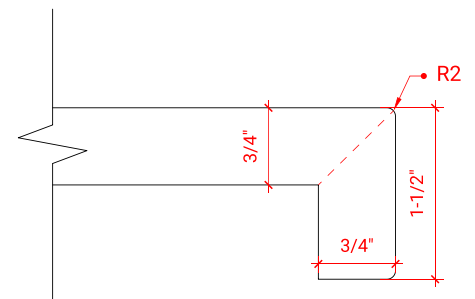

TAYLOR 54" SINGLE SINK BASE CABINET

ARIEL

Q054S

BASE CABINET DIMENSIONS

54" W x 21.6" D x 34.5" H

FEATURES

- Solid wood frame & plywood panels
- Dovetail drawers and joints
- Soft closing doors & drawers

HARDWARE FINISHES

OVERALL DIMENSIONS

55" W x 22" D x 1.5" H

COUNTERTOP OPTIONS

Carrara Marble
CW-055S-REC-CT

White Quartz
WQ-055S-REC-CT

FEATURES

- Solid countertop with mitered edges & seams
- Undermount white rectangular sink
- Pre-drilled for 8" widespread faucet

INCLUDED

- Countertop
- Matching Backsplash
- Rectangle Sink

COUNTERTOP PLAN VIEW

EDGE SIDE VIEW

THREE DIMENSIONAL COUNTERTOP VIEW