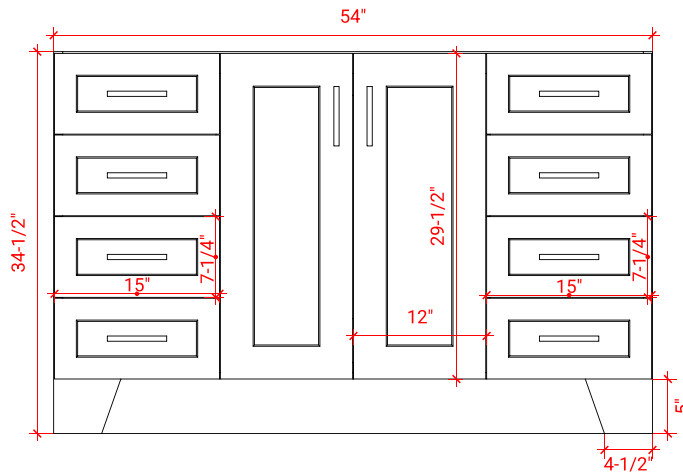

TAYLOR 54" SINGLE SINK BASE CABINET

ARIEL

Q054S

BASE CABINET DIMENSIONS

54" W x 21.6" D x 34.5" H

FEATURES

- Solid wood frame & plywood panels
- Dovetail drawers and joints
- Soft closing doors & drawers

HARDWARE FINISHES

Brushed Nickel Satin Brass Matte Black Polished Chrome

AVAILABLE COLORS

White Grey Midnight Blue

FRONT VIEW

SIDE VIEW

PLAN VIEW

55" SINGLE RECTANGLE SINK COUNTERTOP WITH 1.5 IN. THICKNESS

ARIEL

OVERALL DIMENSIONS

55" W x 22" D x 1.5" H

COUNTERTOP OPTIONS

Carrara Marble
CW-055S-REC-CT

White Quartz
WQ-055S-REC-CT

FEATURES

- Solid countertop with mitered edges & seams
- Undermount white rectangular sink
- Pre-drilled for 8" widespread faucet

INCLUDED

- Countertop
- Matching Backsplash
- Rectangle Sink

COUNTERTOP PLAN VIEW

EDGE SIDE VIEW

THREE DIMENSIONAL COUNTERTOP VIEW