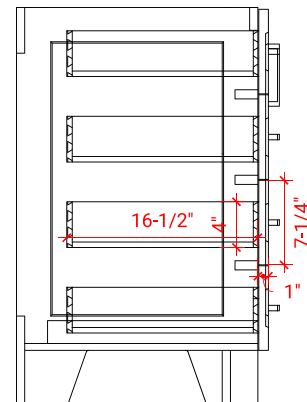

TAYLOR 54" SINGLE SINK BASE CABINET

ARIEL

Q054S

BASE CABINET DIMENSIONS

54" W x 21.6" D x 34.5" H

FEATURES

- Solid wood frame & plywood panels
- Dovetail drawers and joints
- Soft closing doors & drawers

HARDWARE FINISHES

Brushed Nickel Satin Brass Matte Black Polished Chrome

AVAILABLE COLORS

White Grey Midnight Blue

FRONT VIEW

SIDE VIEW

PLAN VIEW

55" SINGLE RECTANGLE SINK COUNTERTOP WITH 1.5 IN. THICKNESS

ARIEL

OVERALL DIMENSIONS

55" W x 22" D x 1.5" H

COUNTERTOP OPTIONS

Carrara Marble
CW-055S-REC-CT

White Quartz
WQ-055S-REC-CT

FEATURES

- Solid countertop with mitered edges & seams
- Undermount white rectangular sink
- Pre-drilled for 8" widespread faucet

INCLUDED

- Countertop
- Matching Backsplash
- Rectangle Sink

COUNTERTOP PLAN VIEW

EDGE SIDE VIEW

THREE DIMENSIONAL COUNTERTOP VIEW