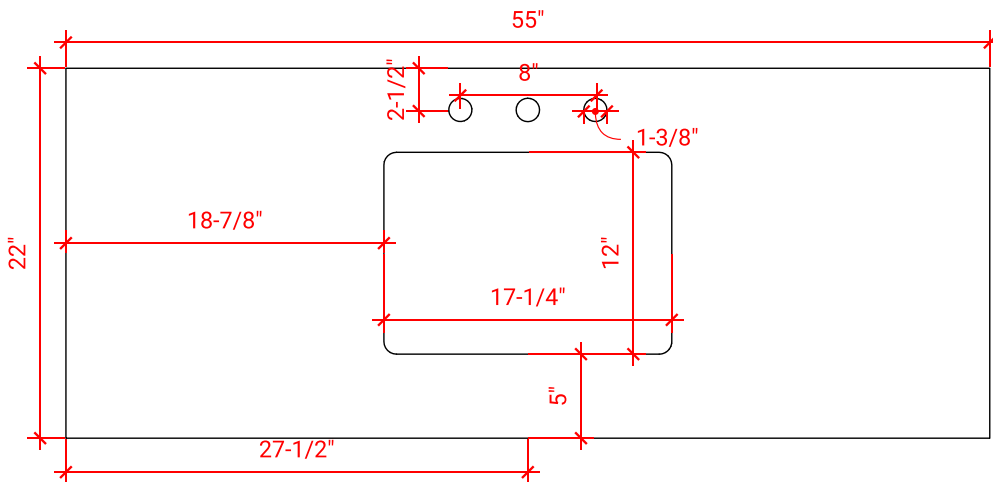

TAYLOR 54" SINGLE SINK BASE CABINET

ARIEL

Q054S

BASE CABINET DIMENSIONS

54" W x 21.6" D x 34.5" H

FEATURES

- Solid wood frame & plywood panels
- Dovetail drawers and joints
- Soft closing doors & drawers

HARDWARE FINISHES

OVERALL DIMENSIONS

55" W x 22" D x 1.5" H

COUNTERTOP OPTIONS

Carrara Marble
CW-055S-REC-CT

White Quartz
WQ-055S-REC-CT

FEATURES

- Solid countertop with mitered edges & seams
- Undermount white rectangular sink
- Pre-drilled for 8" widespread faucet

INCLUDED

- Countertop
- Matching Backsplash
- Rectangle Sink

COUNTERTOP PLAN VIEW

EDGE SIDE VIEW

THREE DIMENSIONAL COUNTERTOP VIEW