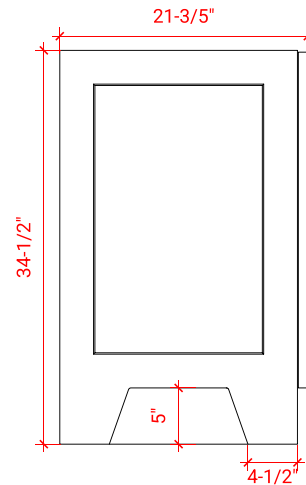

TAYLOR 54" SINGLE SINK BASE CABINET

ARIEL

Q054S

BASE CABINET DIMENSIONS

54" W x 21.6" D x 34.5" H

FEATURES

- Solid wood frame & plywood panels
- Dovetail drawers and joints
- Soft closing doors & drawers

HARDWARE FINISHES

Brushed Nickel Satin Brass Matte Black Polished Chrome

AVAILABLE COLORS

White Grey Midnight Blue

FRONT VIEW

SIDE VIEW

PLAN VIEW

55" SINGLE RECTANGLE SINK COUNTERTOP WITH 1.5 IN. THICKNESS

ARIEL

OVERALL DIMENSIONS

55" W x 22" D x 1.5" H

COUNTERTOP OPTIONS

Carrara Marble
CW-055S-REC-CT

White Quartz
WQ-055S-REC-CT

FEATURES

- Solid countertop with mitered edges & seams
- Undermount white rectangular sink
- Pre-drilled for 8" widespread faucet

INCLUDED

- Countertop
- Matching Backsplash
- Rectangle Sink

COUNTERTOP PLAN VIEW

EDGE SIDE VIEW

THREE DIMENSIONAL COUNTERTOP VIEW