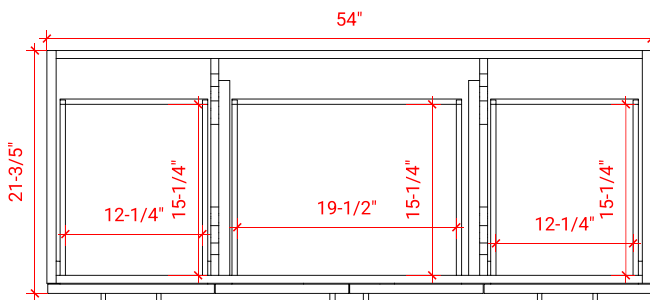

TAYLOR 54" SINGLE SINK BASE CABINET

ARIEL

Q054S

BASE CABINET DIMENSIONS

54" W x 21.6" D x 34.5" H

FEATURES

- Solid wood frame & plywood panels
- Dovetail drawers and joints
- Soft closing doors & drawers

HARDWARE FINISHES

Brushed Nickel Satin Brass Matte Black Polished Chrome

AVAILABLE COLORS

White Grey Midnight Blue

FRONT VIEW

SIDE VIEW

PLAN VIEW

55" SINGLE RECTANGLE SINK COUNTERTOP WITH 1.5 IN. THICKNESS

ARIEL

OVERALL DIMENSIONS

55" W x 22" D x 1.5" H

COUNTERTOP OPTIONS

Carrara Marble
CW-055S-REC-CT

White Quartz
WQ-055S-REC-CT

FEATURES

- Solid countertop with mitered edges & seams
- Undermount white rectangular sink
- Pre-drilled for 8" widespread faucet

INCLUDED

- Countertop
- Matching Backsplash
- Rectangle Sink

COUNTERTOP PLAN VIEW

EDGE SIDE VIEW

THREE DIMENSIONAL COUNTERTOP VIEW