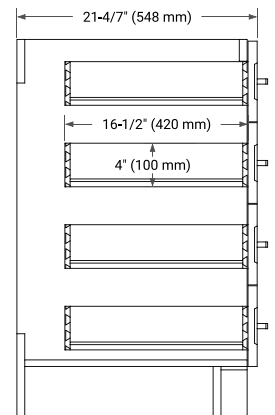

TAYLOR 54" SINGLE SINK BASE CABINET

BASE CABINET DIMENSIONS

54" W x 21.6" D x 34.5" H

FEATURES

- Solid wood frame & plywood panels
- Dovetail drawers and joints
- Soft closing doors & drawers

HARDWARE FINISHES*

White Grey Midnight Blue

FRONT VIEW

SIDE VIEW

PLAN VIEW

55" SINGLE RECTANGLE SINK COUNTERTOP WITH 0.75 IN. THICKNESS

ARIEL

OVERALL DIMENSIONS

55" W x 22" D x 0.75" H

COUNTERTOP OPTIONS

Carrara Marble

FEATURES

- Solid countertop with mitered edges & seams
- Undermount white rectangular sink
- Pre-drilled for 8" widespread faucet

INCLUDED

- Countertop
- Matching Backsplash
- Rectangle Sink

COUNTERTOP PLAN VIEW

EDGE SIDE VIEW

THREE DIMENSIONAL COUNTERTOP VIEW