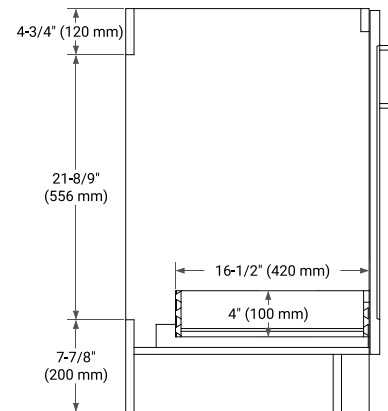

TAYLOR 54" SINGLE SINK BASE CABINET

BASE CABINET DIMENSIONS

54" W x 21.6" D x 34.5" H

FEATURES

- Solid wood frame & plywood panels
- Dovetail drawers and joints
- Soft closing doors & drawers

HARDWARE FINISHES*

White Grey Midnight Blue

FRONT VIEW

SIDE VIEW

PLAN VIEW

55" SINGLE RECTANGLE SINK COUNTERTOP WITH 0.75 IN. THICKNESS

ARIEL

OVERALL DIMENSIONS

55" W x 22" D x 0.75" H

COUNTERTOP PLAN VIEW

EDGE SIDE VIEW

THREE DIMENSIONAL COUNTERTOP VIEW