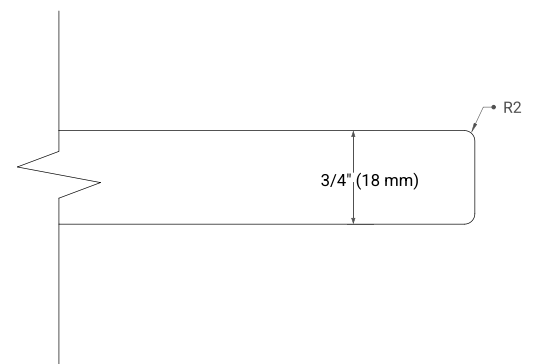

White Grey Midnight Blue

FRONT VIEW

SIDE VIEW

PLAN VIEW

55" SINGLE RECTANGLE SINK COUNTERTOP WITH 0.75 IN. THICKNESS

ARIEL

OVERALL DIMENSIONS

55" W x 22" D x 0.75" H

COUNTERTOP OPTIONS

Carrara Marble

FEATURES

- Solid countertop with mitered edges & seams
- Undermount white rectangular sink
- Pre-drilled for 8" widespread faucet

INCLUDED

- Countertop
- Matching Backsplash
- Rectangle Sink

COUNTERTOP PLAN VIEW

EDGE SIDE VIEW

THREE DIMENSIONAL COUNTERTOP VIEW