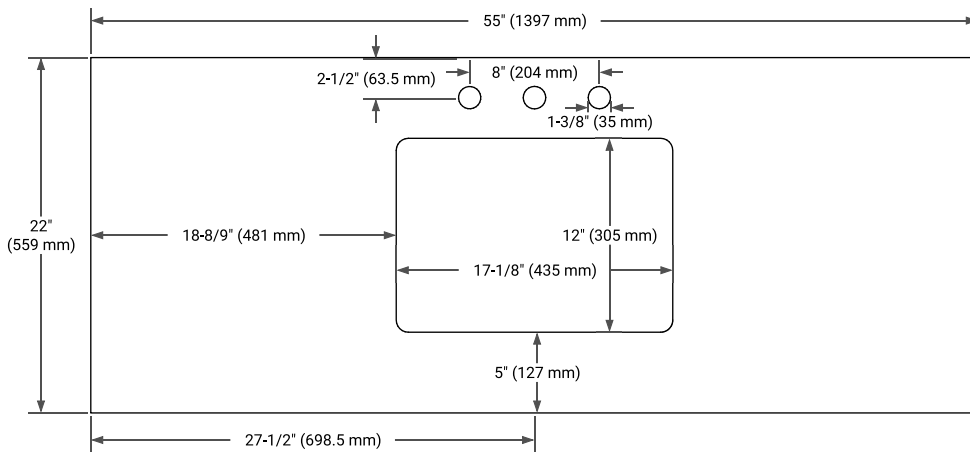

White Grey Midnight Blue

FRONT VIEW

SIDE VIEW

PLAN VIEW

55" SINGLE RECTANGLE SINK COUNTERTOP WITH 0.75 IN. THICKNESS

ARIEL

OVERALL DIMENSIONS

55" W x 22" D x 0.75" H

COUNTERTOP OPTIONS

Carrara Marble

FEATURES

- Solid countertop with mitered edges & seams
- Undermount white rectangular sink
- Pre-drilled for 8" widespread faucet

INCLUDED

- Countertop
- Matching Backsplash
- Rectangle Sink

COUNTERTOP PLAN VIEW

EDGE SIDE VIEW

THREE DIMENSIONAL COUNTERTOP VIEW