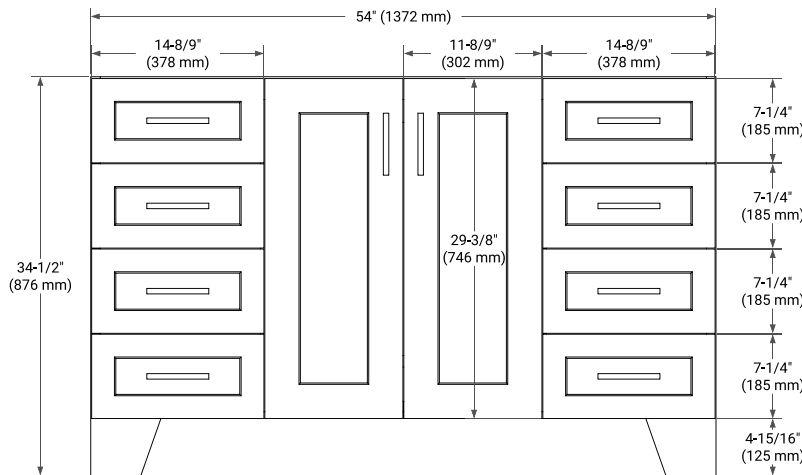

TAYLOR 54" SINGLE SINK BASE CABINET

BASE CABINET DIMENSIONS

54" W x 21.6" D x 34.5" H

FEATURES

- Solid wood frame & plywood panels
- Dovetail drawers and joints
- Soft closing doors & drawers

HARDWARE FINISHES*

White Grey Midnight Blue

FRONT VIEW

SIDE VIEW

PLAN VIEW

55" SINGLE RECTANGLE SINK COUNTERTOP WITH 0.75 IN. THICKNESS

ARIEL

OVERALL DIMENSIONS

55" W x 22" D x 0.75" H

COUNTERTOP OPTIONS

Carrara Marble

FEATURES

- Solid countertop with mitered edges & seams
- Undermount white rectangular sink
- Pre-drilled for 8" widespread faucet

INCLUDED

- Countertop
- Matching Backsplash
- Rectangle Sink

COUNTERTOP PLAN VIEW

EDGE SIDE VIEW

THREE DIMENSIONAL COUNTERTOP VIEW