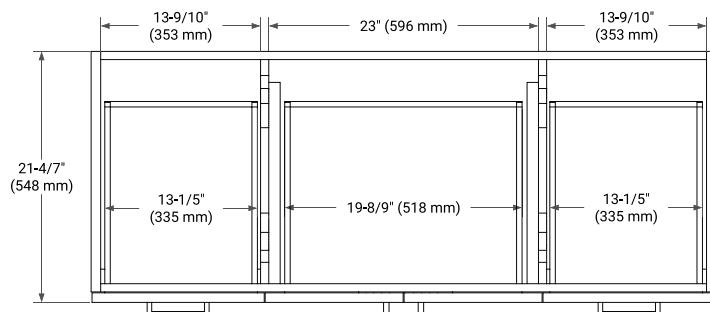

TAYLOR 54" SINGLE SINK BASE CABINET

BASE CABINET DIMENSIONS

54" W x 21.6" D x 34.5" H

FEATURES

- Solid wood frame & plywood panels
- Dovetail drawers and joints
- Soft closing doors & drawers

HARDWARE FINISHES*

White Grey Midnight Blue

FRONT VIEW

SIDE VIEW

PLAN VIEW

55" SINGLE RECTANGLE SINK COUNTERTOP WITH 0.75 IN. THICKNESS

ARIEL

OVERALL DIMENSIONS

55" W x 22" D x 0.75" H

COUNTERTOP OPTIONS

Carrara Marble

FEATURES

- Solid countertop with mitered edges & seams
- Undermount white rectangular sink
- Pre-drilled for 8" widespread faucet

INCLUDED

- Countertop
- Matching Backsplash
- Rectangle Sink

COUNTERTOP PLAN VIEW

EDGE SIDE VIEW

THREE DIMENSIONAL COUNTERTOP VIEW