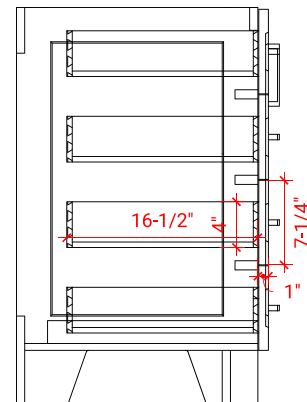

TAYLOR 60" SINGLE SINK BASE CABINET

ARIEL

Q060S

BASE CABINET DIMENSIONS

60" W x 21.6" D x 34.5" H

FEATURES

- Solid wood frame & plywood panels
- Dovetail drawers and joints
- Soft closing doors & drawers

HARDWARE FINISHES

Brushed Nickel Satin Brass Matte Black Polished Chrome

AVAILABLE COLORS

White Grey Midnight Blue

FRONT VIEW

SIDE VIEW

PLAN VIEW

OVERALL DIMENSIONS

61" W x 22" D x 1.5" H

- Countertop
- Matching Backsplash
- Oval Sink

COUNTERTOP PLAN VIEW

EDGE SIDE VIEW

THREE DIMENSIONAL COUNTERTOP VIEW