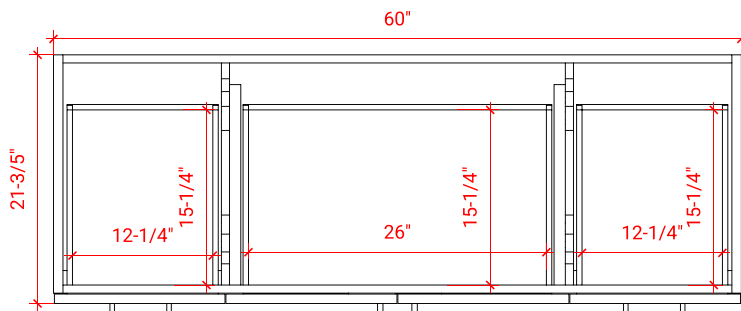

TAYLOR 60" SINGLE SINK BASE CABINET

ARIEL

Q060S

BASE CABINET DIMENSIONS

60" W x 21.6" D x 34.5" H

FEATURES

- Solid wood frame & plywood panels
- Dovetail drawers and joints
- Soft closing doors & drawers

HARDWARE FINISHES

Brushed Nickel Satin Brass Matte Black Polished Chrome

AVAILABLE COLORS

White Grey Midnight Blue

FRONT VIEW

SIDE VIEW

PLAN VIEW

OVERALL DIMENSIONS

61" W x 22" D x 1.5" H

- Countertop
- Matching Backsplash
- Oval Sink

COUNTERTOP PLAN VIEW

EDGE SIDE VIEW

THREE DIMENSIONAL COUNTERTOP VIEW