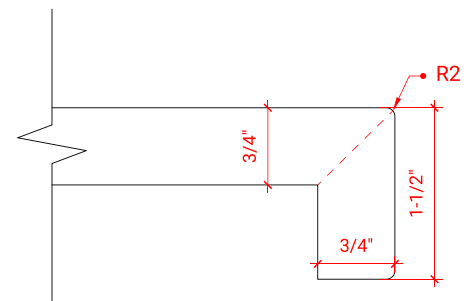

TAYLOR 60" SINGLE SINK BASE CABINET

ARIEL

Q060S

BASE CABINET DIMENSIONS

60" W x 21.6" D x 34.5" H

FEATURES

- Solid wood frame & plywood panels
- Dovetail drawers and joints
- Soft closing doors & drawers

HARDWARE FINISHES

Brushed Nickel Satin Brass Matte Black Polished Chrome

AVAILABLE COLORS

White Grey Midnight Blue

FRONT VIEW

SIDE VIEW

PLAN VIEW

OVERALL DIMENSIONS

61" W x 22" D x 1.5" H

COUNTERTOP OPTIONS

Carrara Marble
CW-061S-OVL-CT

White Quartz
WQ-061S-OVL-CT

FEATURES

- Solid countertop with mitered edges & seams
- Undermount white oval sink
- Pre-drilled for 8" widespread faucet

INCLUDED

- Countertop
- Matching Backsplash
- Oval Sink

COUNTERTOP PLAN VIEW

EDGE SIDE VIEW

THREE DIMENSIONAL COUNTERTOP VIEW