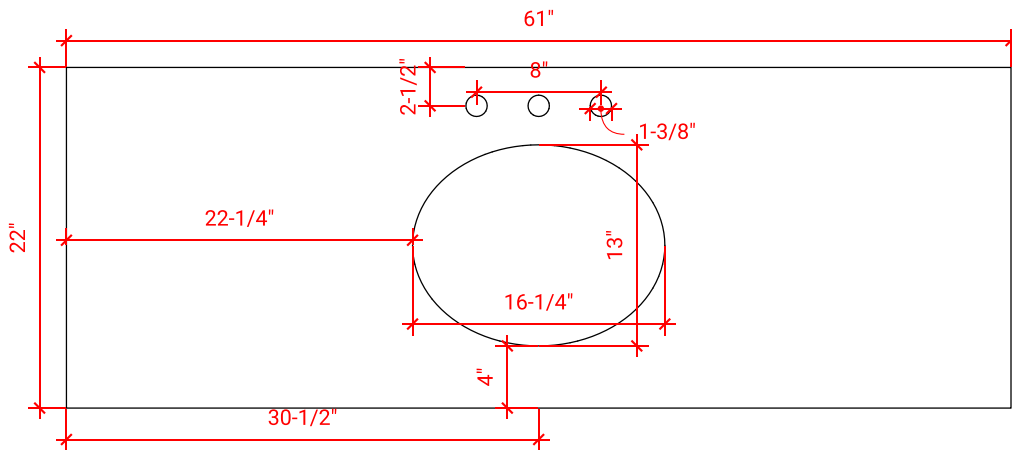

TAYLOR 60" SINGLE SINK BASE CABINET

ARIEL

Q060S

BASE CABINET DIMENSIONS

60" W x 21.6" D x 34.5" H

FEATURES

- Solid wood frame & plywood panels
- Dovetail drawers and joints
- Soft closing doors & drawers

HARDWARE FINISHES

Brushed Nickel Satin Brass Matte Black Polished Chrome

AVAILABLE COLORS

White Grey Midnight Blue

FRONT VIEW

SIDE VIEW

PLAN VIEW

OVERALL DIMENSIONS

61" W x 22" D x 1.5" H

COUNTERTOP OPTIONS

Carrara Marble
CW-061S-OVL-CT

White Quartz
WQ-061S-OVL-CT

FEATURES

- Solid countertop with mitered edges & seams
- Undermount white oval sink
- Pre-drilled for 8" widespread faucet

INCLUDED

- Countertop
- Matching Backsplash
- Oval Sink

COUNTERTOP PLAN VIEW

EDGE SIDE VIEW

THREE DIMENSIONAL COUNTERTOP VIEW