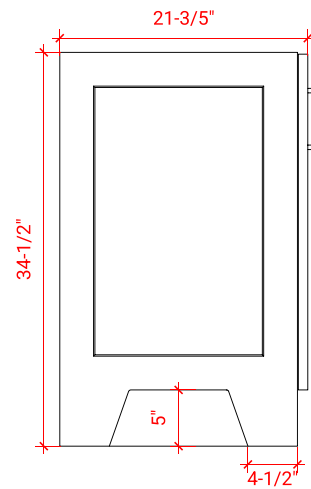

TAYLOR 60" SINGLE SINK BASE CABINET

ARIEL

Q060S

BASE CABINET DIMENSIONS

60" W x 21.6" D x 34.5" H

FEATURES

- Solid wood frame & plywood panels
- Dovetail drawers and joints
- Soft closing doors & drawers

HARDWARE FINISHES

Brushed Nickel Satin Brass Matte Black Polished Chrome

AVAILABLE COLORS

White Grey Midnight Blue

FRONT VIEW

SIDE VIEW

PLAN VIEW

OVERALL DIMENSIONS

61" W x 22" D x 1.5" H

- Countertop
- Matching Backsplash
- Oval Sink

COUNTERTOP PLAN VIEW

EDGE SIDE VIEW

THREE DIMENSIONAL COUNTERTOP VIEW