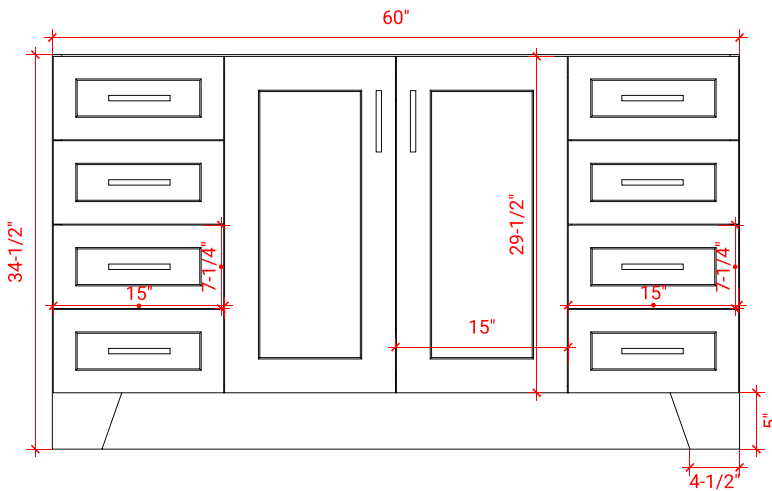

TAYLOR 60" SINGLE SINK BASE CABINET

ARIEL

Q060S

BASE CABINET DIMENSIONS

60" W x 21.6" D x 34.5" H

FEATURES

- Solid wood frame & plywood panels
- Dovetail drawers and joints
- Soft closing doors & drawers

HARDWARE FINISHES

Brushed Nickel Satin Brass Matte Black Polished Chrome

AVAILABLE COLORS

White Grey Midnight Blue

FRONT VIEW

SIDE VIEW

PLAN VIEW

OVERALL DIMENSIONS

61" W x 22" D x 1.5" H

- Countertop
- Matching Backsplash
- Oval Sink

COUNTERTOP PLAN VIEW

EDGE SIDE VIEW

THREE DIMENSIONAL COUNTERTOP VIEW