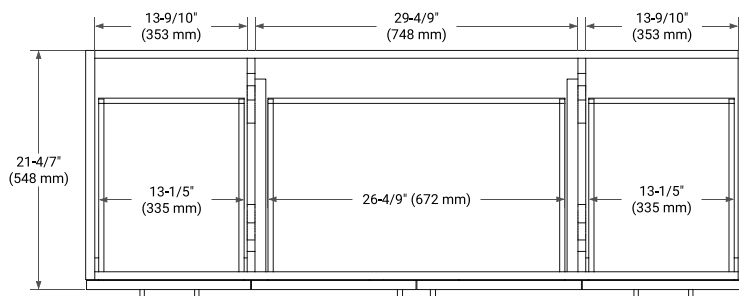

TAYLOR 60" SINGLE SINK BASE CABINET

ARIEL

BASE CABINET DIMENSIONS

60" W x 21.6" D x 34.5" H

FEATURES

- Solid wood frame & plywood panels
- Dovetail drawers and joints
- Soft closing doors & drawers

HARDWARE FINISHES*

White Grey Midnight Blue

FRONT VIEW

SIDE VIEW

PLAN VIEW

OVERALL DIMENSIONS

61" W x 22" D x 1.5" H

COUNTERTOP OPTIONS

Carrara Marble

White Quartz

FEATURES

- Solid countertop with mitered edges & seams
- Undermount white oval sink
- Pre-drilled for 8" widespread faucet

INCLUDED

- Countertop
- Matching Backsplash
- Oval Sink

COUNTERTOP PLAN VIEW

EDGE SIDE VIEW

THREE DIMENSIONAL COUNTERTOP VIEW