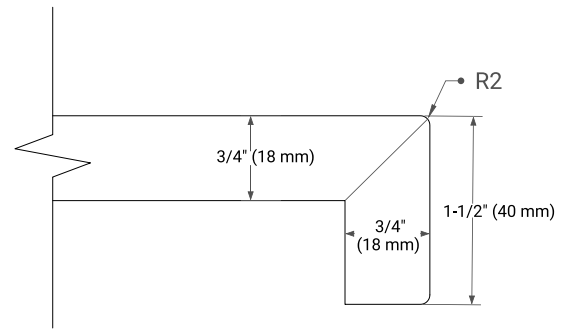

White Grey Midnight Blue

FRONT VIEW

SIDE VIEW

PLAN VIEW

OVERALL DIMENSIONS

61" W x 22" D x 1.5" H

COUNTERTOP OPTIONS

Carrara Marble

White Quartz

FEATURES

- Solid countertop with mitered edges & seams
- Undermount white oval sink
- Pre-drilled for 8" widespread faucet

INCLUDED

- Countertop
- Matching Backsplash
- Oval Sink

COUNTERTOP PLAN VIEW

EDGE SIDE VIEW

THREE DIMENSIONAL COUNTERTOP VIEW