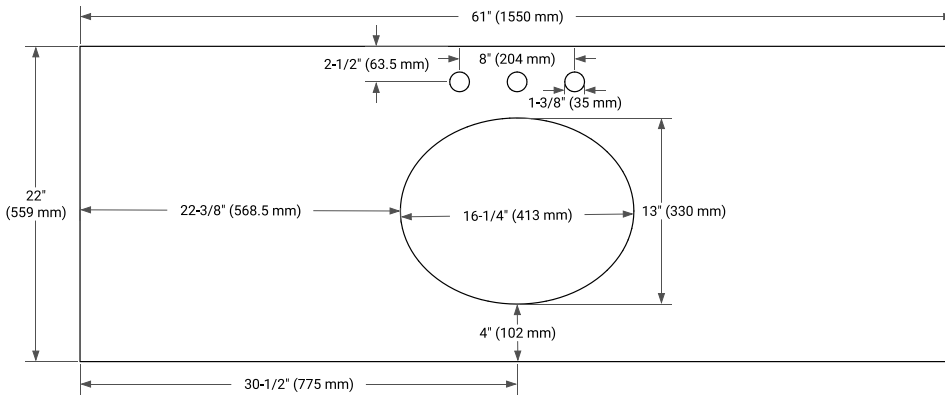

TAYLOR 60" SINGLE SINK BASE CABINET

ARIEL

BASE CABINET DIMENSIONS

60" W x 21.6" D x 34.5" H

FEATURES

- Solid wood frame & plywood panels
- Dovetail drawers and joints
- Soft closing doors & drawers

HARDWARE FINISHES*

White Grey Midnight Blue

FRONT VIEW

SIDE VIEW

PLAN VIEW

OVERALL DIMENSIONS

61" W x 22" D x 1.5" H

COUNTERTOP OPTIONS

Carrara Marble

White Quartz

FEATURES

- Solid countertop with mitered edges & seams
- Undermount white oval sink
- Pre-drilled for 8" widespread faucet

INCLUDED

- Countertop
- Matching Backsplash
- Oval Sink

COUNTERTOP PLAN VIEW

EDGE SIDE VIEW

THREE DIMENSIONAL COUNTERTOP VIEW