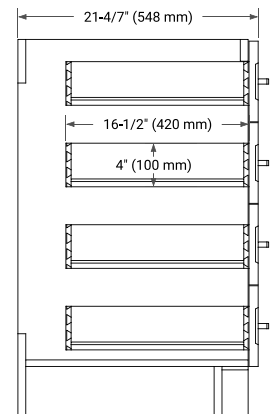

TAYLOR 60" SINGLE SINK BASE CABINET

ARIEL

BASE CABINET DIMENSIONS

60" W x 21.6" D x 34.5" H

FEATURES

- Solid wood frame & plywood panels
- Dovetail drawers and joints
- Soft closing doors & drawers

HARDWARE FINISHES*

White Grey Midnight Blue

FRONT VIEW

SIDE VIEW

PLAN VIEW

OVERALL DIMENSIONS

61" W x 22" D x 1.5" H

COUNTERTOP OPTIONS

Carrara Marble

White Quartz

FEATURES

- Solid countertop with mitered edges & seams
- Undermount white oval sink
- Pre-drilled for 8" widespread faucet

INCLUDED

- Countertop
- Matching Backsplash
- Oval Sink

COUNTERTOP PLAN VIEW

EDGE SIDE VIEW

THREE DIMENSIONAL COUNTERTOP VIEW