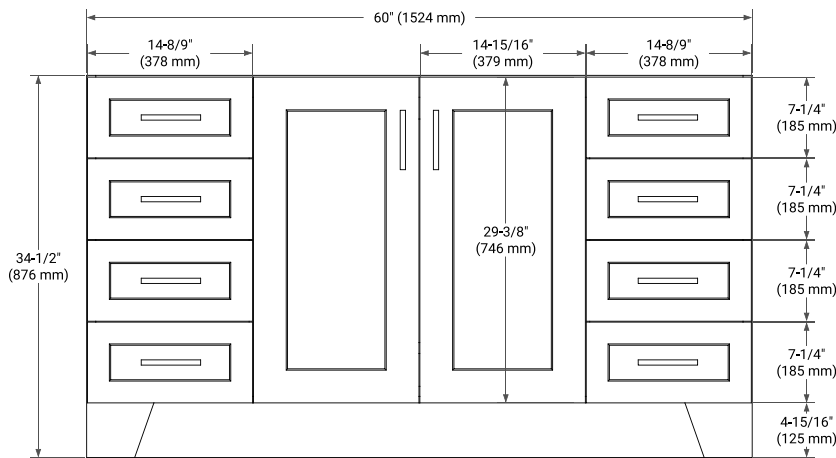

TAYLOR 60" SINGLE SINK BASE CABINET

ARIEL

BASE CABINET DIMENSIONS

60" W x 21.6" D x 34.5" H

FEATURES

- Solid wood frame & plywood panels
- Dovetail drawers and joints
- Soft closing doors & drawers

HARDWARE FINISHES*

White Grey Midnight Blue

FRONT VIEW

SIDE VIEW

PLAN VIEW

OVERALL DIMENSIONS

61" W x 22" D x 1.5" H

COUNTERTOP OPTIONS

Carrara Marble

White Quartz

FEATURES

- Solid countertop with mitered edges & seams
- Undermount white oval sink
- Pre-drilled for 8" widespread faucet

INCLUDED

- Countertop
- Matching Backsplash
- Oval Sink

COUNTERTOP PLAN VIEW

EDGE SIDE VIEW

THREE DIMENSIONAL COUNTERTOP VIEW