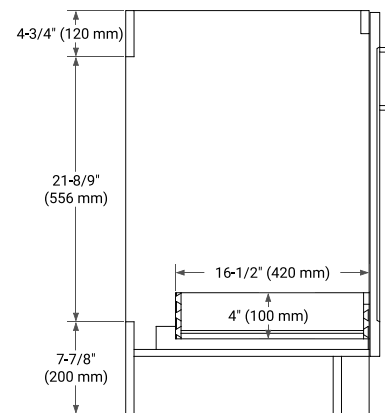

TAYLOR 60" SINGLE SINK BASE CABINET

ARIEL

BASE CABINET DIMENSIONS

60" W x 21.6" D x 34.5" H

FEATURES

- Solid wood frame & plywood panels
- Dovetail drawers and joints
- Soft closing doors & drawers

HARDWARE FINISHES*

White Grey Midnight Blue

FRONT VIEW

SIDE VIEW

PLAN VIEW

OVERALL DIMENSIONS

61" W x 22" D x 1.5" H

COUNTERTOP OPTIONS

Carrara Marble

EDGE SIDE VIEW

THREE DIMENSIONAL COUNTERTOP VIEW