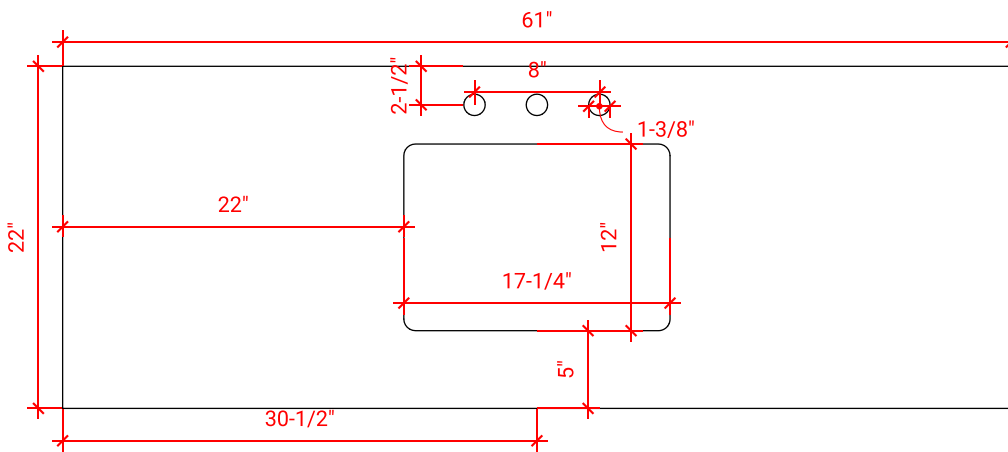

TAYLOR 60" SINGLE SINK BASE CABINET

ARIEL

Q060S

BASE CABINET DIMENSIONS

60" W x 21.6" D x 34.5" H

FEATURES

- Solid wood frame & plywood panels
- Dovetail drawers and joints
- Soft closing doors & drawers

HARDWARE FINISHES

OVERALL DIMENSIONS

61" W x 22" D x 1.5" H

COUNTERTOP OPTIONS

Carrara Marble
CW-061S-REC-CT

White Quartz
WQ-061S-REC-CT

FEATURES

- Solid countertop with mitered edges & seams
- Undermount white rectangular sink
- Pre-drilled for 8" widespread faucet

INCLUDED

- Countertop
- Matching Backsplash
- Rectangle Sink

COUNTERTOP PLAN VIEW

EDGE SIDE VIEW

THREE DIMENSIONAL COUNTERTOP VIEW