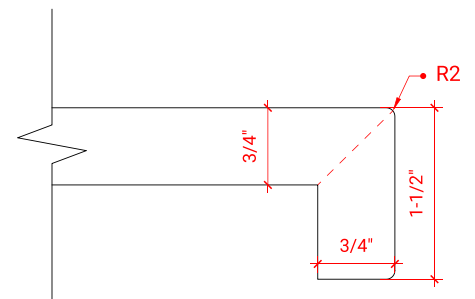

TAYLOR 60" SINGLE SINK BASE CABINET

ARIEL

Q060S

BASE CABINET DIMENSIONS

60" W x 21.6" D x 34.5" H

FEATURES

- Solid wood frame & plywood panels
- Dovetail drawers and joints
- Soft closing doors & drawers

HARDWARE FINISHES

OVERALL DIMENSIONS

61" W x 22" D x 1.5" H

COUNTERTOP OPTIONS

Carrara Marble
CW-061S-REC-CT

White Quartz
WQ-061S-REC-CT

FEATURES

- Solid countertop with mitered edges & seams
- Undermount white rectangular sink
- Pre-drilled for 8" widespread faucet

INCLUDED

- Countertop
- Matching Backsplash
- Rectangle Sink

COUNTERTOP PLAN VIEW

EDGE SIDE VIEW

THREE DIMENSIONAL COUNTERTOP VIEW