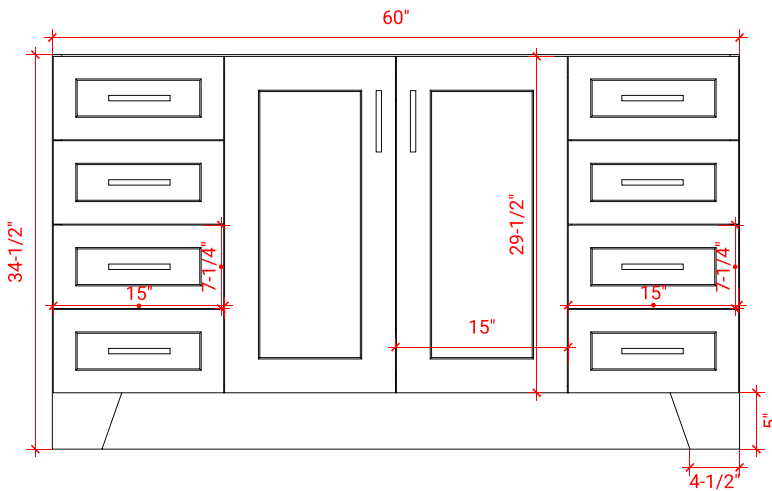

TAYLOR 60" SINGLE SINK BASE CABINET

ARIEL

Q060S

BASE CABINET DIMENSIONS

60" W x 21.6" D x 34.5" H

FEATURES

- Solid wood frame & plywood panels
- Dovetail drawers and joints
- Soft closing doors & drawers

HARDWARE FINISHES

Brushed Nickel Satin Brass Matte Black Polished Chrome

AVAILABLE COLORS

White Grey Midnight Blue

FRONT VIEW

SIDE VIEW

PLAN VIEW

61" SINGLE RECTANGLE SINK COUNTERTOP WITH 1.5 IN. THICKNESS

ARIEL

OVERALL DIMENSIONS

61" W x 22" D x 1.5" H

COUNTERTOP OPTIONS

Carrara Marble
CW-061S-REC-CT

White Quartz
WQ-061S-REC-CT

FEATURES

- Solid countertop with mitered edges & seams
- Undermount white rectangular sink
- Pre-drilled for 8" widespread faucet

INCLUDED

- Countertop
- Matching Backsplash
- Rectangle Sink

COUNTERTOP PLAN VIEW

EDGE SIDE VIEW

THREE DIMENSIONAL COUNTERTOP VIEW