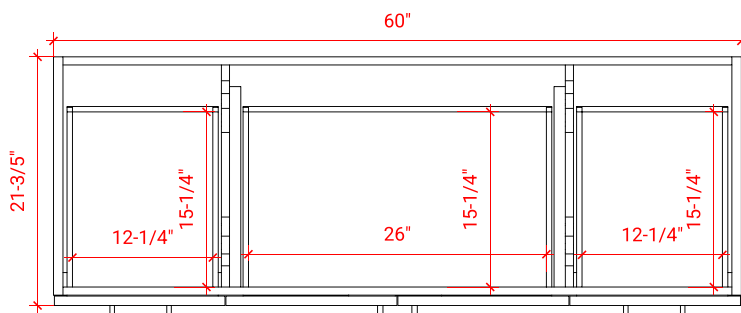

TAYLOR 60" SINGLE SINK BASE CABINET

ARIEL

Q060S

BASE CABINET DIMENSIONS

60" W x 21.6" D x 34.5" H

FEATURES

- Solid wood frame & plywood panels
- Dovetail drawers and joints
- Soft closing doors & drawers

HARDWARE FINISHES

Brushed Nickel Satin Brass Matte Black Polished Chrome

AVAILABLE COLORS

White Grey Midnight Blue

FRONT VIEW

SIDE VIEW

PLAN VIEW

61" SINGLE RECTANGLE SINK COUNTERTOP WITH 1.5 IN. THICKNESS

ARIEL

OVERALL DIMENSIONS

61" W x 22" D x 1.5" H

COUNTERTOP OPTIONS

Carrara Marble
CW-061S-REC-CT

White Quartz
WQ-061S-REC-CT

FEATURES

- Solid countertop with mitered edges & seams
- Undermount white rectangular sink
- Pre-drilled for 8" widespread faucet

INCLUDED

- Countertop
- Matching Backsplash
- Rectangle Sink

COUNTERTOP PLAN VIEW

EDGE SIDE VIEW

THREE DIMENSIONAL COUNTERTOP VIEW