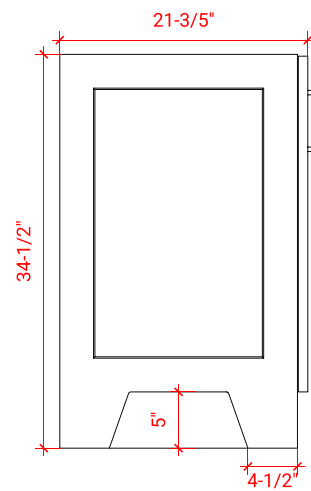

TAYLOR 60" SINGLE SINK BASE CABINET

ARIEL

Q060S

BASE CABINET DIMENSIONS

60" W x 21.6" D x 34.5" H

FEATURES

- Solid wood frame & plywood panels
- Dovetail drawers and joints
- Soft closing doors & drawers

HARDWARE FINISHES

Brushed Nickel Satin Brass Matte Black Polished Chrome

AVAILABLE COLORS

White Grey Midnight Blue

FRONT VIEW

SIDE VIEW

PLAN VIEW

61" SINGLE RECTANGLE SINK COUNTERTOP WITH 1.5 IN. THICKNESS

ARIEL

OVERALL DIMENSIONS

61" W x 22" D x 1.5" H

COUNTERTOP OPTIONS

Carrara Marble
CW-061S-REC-CT

White Quartz
WQ-061S-REC-CT

FEATURES

- Solid countertop with mitered edges & seams
- Undermount white rectangular sink
- Pre-drilled for 8" widespread faucet

INCLUDED

- Countertop
- Matching Backsplash
- Rectangle Sink

COUNTERTOP PLAN VIEW

EDGE SIDE VIEW

THREE DIMENSIONAL COUNTERTOP VIEW