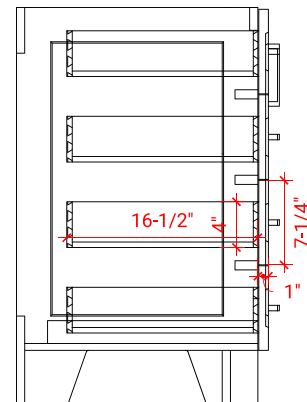

TAYLOR 60" SINGLE SINK BASE CABINET

ARIEL

Q060S

BASE CABINET DIMENSIONS

60" W x 21.6" D x 34.5" H

FEATURES

- Solid wood frame & plywood panels
- Dovetail drawers and joints
- Soft closing doors & drawers

HARDWARE FINISHES

Brushed Nickel Satin Brass Matte Black Polished Chrome

AVAILABLE COLORS

White Grey Midnight Blue

FRONT VIEW

SIDE VIEW

PLAN VIEW

61" SINGLE RECTANGLE SINK COUNTERTOP WITH 1.5 IN. THICKNESS

ARIEL

OVERALL DIMENSIONS

61" W x 22" D x 1.5" H

COUNTERTOP OPTIONS

Carrara Marble
CW-061S-REC-CT

White Quartz
WQ-061S-REC-CT

FEATURES

- Solid countertop with mitered edges & seams
- Undermount white rectangular sink
- Pre-drilled for 8" widespread faucet

INCLUDED

- Countertop
- Matching Backsplash
- Rectangle Sink

COUNTERTOP PLAN VIEW

EDGE SIDE VIEW

THREE DIMENSIONAL COUNTERTOP VIEW