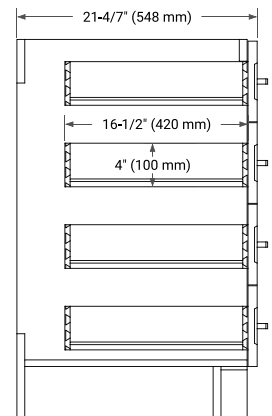

TAYLOR 60" SINGLE SINK BASE CABINET

BASE CABINET DIMENSIONS

60" W x 21.6" D x 34.5" H

FEATURES

- Solid wood frame & plywood panels
- Dovetail drawers and joints
- Soft closing doors & drawers

HARDWARE FINISHES*

White Grey Midnight Blue

FRONT VIEW

SIDE VIEW

PLAN VIEW

OVERALL DIMENSIONS

61" W x 22" D x 0.75" H

COUNTERTOP OPTIONS

Carrara Marble

FEATURES

- Solid countertop with mitered edges & seams
- Undermount white oval sink
- Pre-drilled for 8" widespread faucet

INCLUDED

- Countertop
- Matching Backsplash
- Oval Sink

COUNTERTOP PLAN VIEW

EDGE SIDE VIEW

THREE DIMENSIONAL COUNTERTOP VIEW