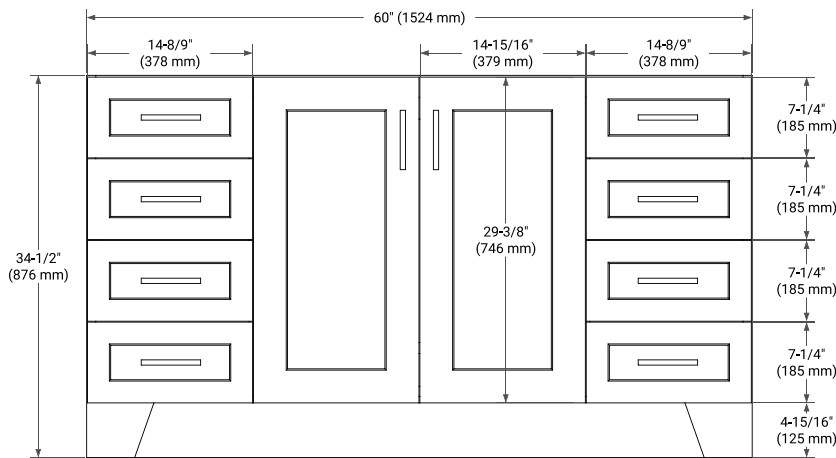

TAYLOR 60" SINGLE SINK BASE CABINET

BASE CABINET DIMENSIONS

60" W x 21.6" D x 34.5" H

FEATURES

- Solid wood frame & plywood panels
- Dovetail drawers and joints
- Soft closing doors & drawers

HARDWARE FINISHES*

White Grey Midnight Blue

FRONT VIEW

SIDE VIEW

PLAN VIEW

OVERALL DIMENSIONS

61" W x 22" D x 0.75" H

COUNTERTOP OPTIONS

Carrara Marble

FEATURES

- Solid countertop with mitered edges & seams
- Undermount white oval sink
- Pre-drilled for 8" widespread faucet

INCLUDED

- Countertop
- Matching Backsplash
- Oval Sink

COUNTERTOP PLAN VIEW

EDGE SIDE VIEW

THREE DIMENSIONAL COUNTERTOP VIEW