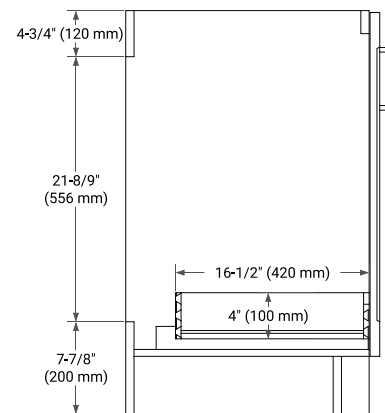

TAYLOR 60" SINGLE SINK BASE CABINET

BASE CABINET DIMENSIONS

60" W x 21.6" D x 34.5" H

FEATURES

- Solid wood frame & plywood panels
- Dovetail drawers and joints
- Soft closing doors & drawers

HARDWARE FINISHES*

White Grey Midnight Blue

FRONT VIEW

SIDE VIEW

PLAN VIEW

OVERALL DIMENSIONS

61" W x 22" D x 0.75" H

COUNTERTOP OPTIONS

Carrara Marble

FEATURES

- Solid countertop with mitered edges & seams
- Undermount white oval sink
- Pre-drilled for 8" widespread faucet

INCLUDED

- Countertop
- Matching Backsplash
- Oval Sink

COUNTERTOP PLAN VIEW

EDGE SIDE VIEW

THREE DIMENSIONAL COUNTERTOP VIEW