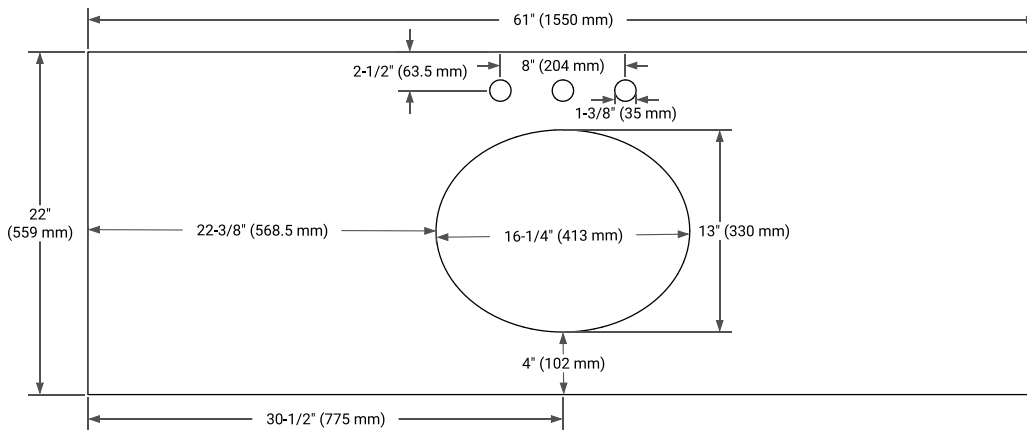

TAYLOR 60" SINGLE SINK BASE CABINET

BASE CABINET DIMENSIONS

60" W x 21.6" D x 34.5" H

FEATURES

- Solid wood frame & plywood panels
- Dovetail drawers and joints
- Soft closing doors & drawers

HARDWARE FINISHES*

White Grey Midnight Blue

FRONT VIEW

SIDE VIEW

PLAN VIEW

OVERALL DIMENSIONS

61" W x 22" D x 0.75" H

COUNTERTOP OPTIONS

Carrara Marble

FEATURES

- Solid countertop with mitered edges & seams
- Undermount white oval sink
- Pre-drilled for 8" widespread faucet

INCLUDED

- Countertop
- Matching Backsplash
- Oval Sink

COUNTERTOP PLAN VIEW

EDGE SIDE VIEW

THREE DIMENSIONAL COUNTERTOP VIEW