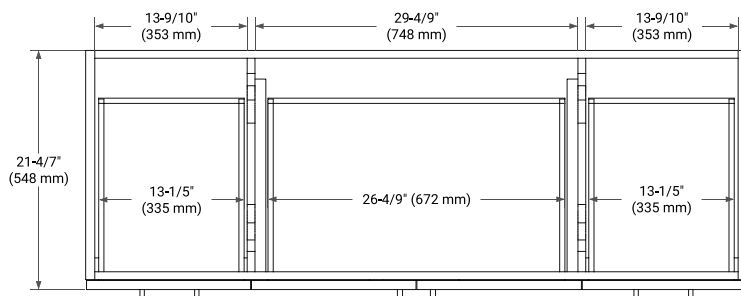

TAYLOR 60" SINGLE SINK BASE CABINET

BASE CABINET DIMENSIONS

60" W x 21.6" D x 34.5" H

FEATURES

- Solid wood frame & plywood panels
- Dovetail drawers and joints
- Soft closing doors & drawers

HARDWARE FINISHES*

White Grey Midnight Blue

FRONT VIEW

SIDE VIEW

PLAN VIEW

OVERALL DIMENSIONS

61" W x 22" D x 0.75" H

COUNTERTOP OPTIONS

Carrara Marble

FEATURES

- Solid countertop with mitered edges & seams
- Undermount white oval sink
- Pre-drilled for 8" widespread faucet

INCLUDED

- Countertop
- Matching Backsplash
- Oval Sink

COUNTERTOP PLAN VIEW

EDGE SIDE VIEW

THREE DIMENSIONAL COUNTERTOP VIEW