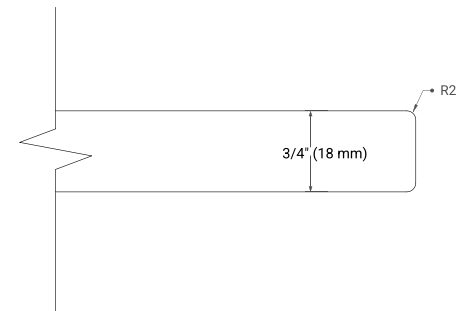

White Grey Midnight Blue

FRONT VIEW

SIDE VIEW

PLAN VIEW

OVERALL DIMENSIONS

61" W x 22" D x 0.75" H

COUNTERTOP OPTIONS

Carrara Marble

FEATURES

- Solid countertop with mitered edges & seams
- Undermount white oval sink
- Pre-drilled for 8" widespread faucet

INCLUDED

- Countertop
- Matching Backsplash
- Oval Sink

COUNTERTOP PLAN VIEW

EDGE SIDE VIEW

THREE DIMENSIONAL COUNTERTOP VIEW