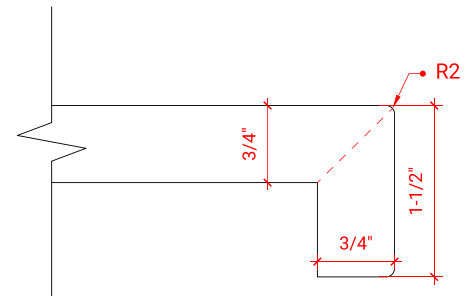

TAYLOR 72" DOUBLE SINK BASE CABINET

ARIEL

Q072D

BASE CABINET DIMENSIONS

72" W x 21.6" D x 34.5" H

FEATURES

- Solid wood frame & plywood panels
- Dovetail drawers and joints
- Soft closing doors & drawers

HARDWARE FINISHES

OVERALL DIMENSIONS

73" W x 22" D x 1.5" H

COUNTERTOP OPTIONS

Carrara Marble
CW-073D-REC-CT

White Quartz
WQ-073D-REC-CT

FEATURES

- Solid countertop with mitered edges & seams
- Undermount white rectangular sink
- Pre-drilled for 8" widespread faucet

INCLUDED

- Countertop
- Matching Backsplash
- Rectangle Sinks

COUNTERTOP PLAN VIEW

EDGE SIDE VIEW

THREE DIMENSIONAL COUNTERTOP VIEW