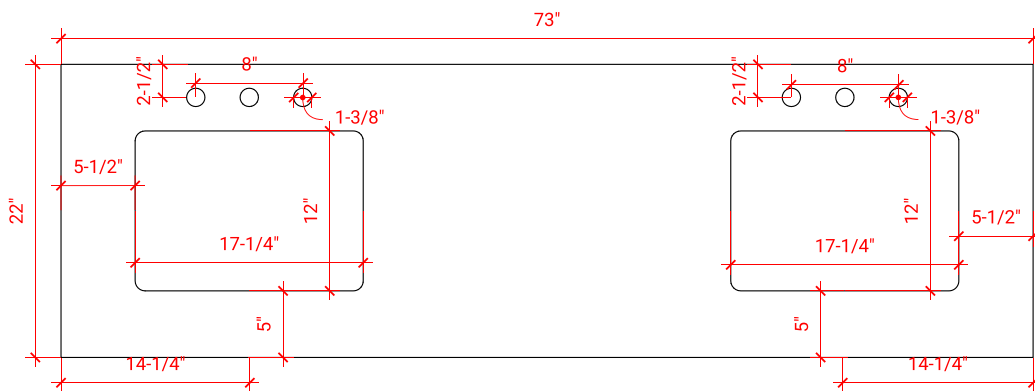

TAYLOR 72" DOUBLE SINK BASE CABINET

ARIEL

Q072D

BASE CABINET DIMENSIONS

72" W x 21.6" D x 34.5" H

FEATURES

- Solid wood frame & plywood panels
- Dovetail drawers and joints
- Soft closing doors & drawers

HARDWARE FINISHES

OVERALL DIMENSIONS

73" W x 22" D x 1.5" H

COUNTERTOP OPTIONS

Carrara Marble
CW-073D-REC-CT

White Quartz
WQ-073D-REC-CT

FEATURES

- Solid countertop with mitered edges & seams
- Undermount white rectangular sink
- Pre-drilled for 8" widespread faucet

INCLUDED

- Countertop
- Matching Backsplash
- Rectangle Sinks

COUNTERTOP PLAN VIEW

EDGE SIDE VIEW

THREE DIMENSIONAL COUNTERTOP VIEW