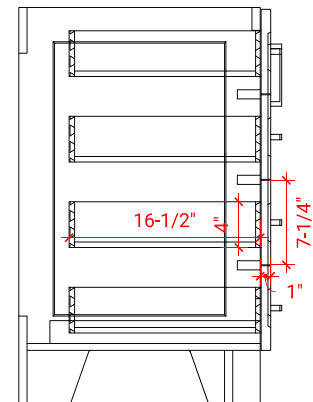

TAYLOR 72" DOUBLE SINK BASE CABINET

ARIEL

Q072D

BASE CABINET DIMENSIONS

72" W x 21.6" D x 34.5" H

FEATURES

- Solid wood frame & plywood panels
- Dovetail drawers and joints
- Soft closing doors & drawers

HARDWARE FINISHES

Brushed Nickel Satin Brass Matte Black Polished Chrome

AVAILABLE COLORS

White Grey Midnight Blue

FRONT VIEW

SIDE VIEW

PLAN VIEW

73" DOUBLE RECTANGLE SINK COUNTERTOP WITH 1.5 IN. THICKNESS

ARIEL

OVERALL DIMENSIONS

73" W x 22" D x 1.5" H

COUNTERTOP OPTIONS

Carrara Marble
CW-073D-REC-CT

White Quartz
WQ-073D-REC-CT

FEATURES

- Solid countertop with mitered edges & seams
- Undermount white rectangular sink
- Pre-drilled for 8" widespread faucet

INCLUDED

- Countertop
- Matching Backsplash
- Rectangle Sinks

COUNTERTOP PLAN VIEW

EDGE SIDE VIEW

THREE DIMENSIONAL COUNTERTOP VIEW