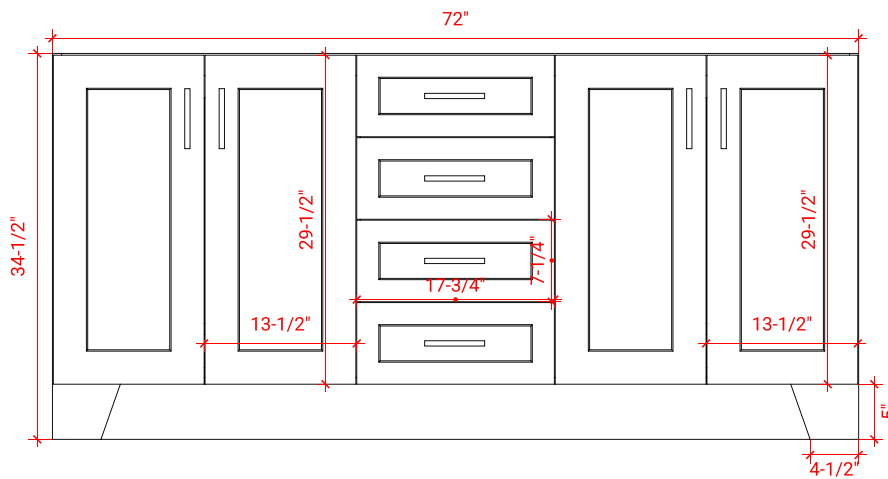

TAYLOR 72" DOUBLE SINK BASE CABINET

ARIEL

Q072D

BASE CABINET DIMENSIONS

72" W x 21.6" D x 34.5" H

FEATURES

- Solid wood frame & plywood panels
- Dovetail drawers and joints
- Soft closing doors & drawers

HARDWARE FINISHES

Brushed Nickel Satin Brass Matte Black Polished Chrome

AVAILABLE COLORS

White Grey Midnight Blue

FRONT VIEW

SIDE VIEW

PLAN VIEW

73" DOUBLE RECTANGLE SINK COUNTERTOP WITH 1.5 IN. THICKNESS

ARIEL

OVERALL DIMENSIONS

73" W x 22" D x 1.5" H

COUNTERTOP OPTIONS

Carrara Marble
CW-073D-REC-CT

White Quartz
WQ-073D-REC-CT

FEATURES

- Solid countertop with mitered edges & seams
- Undermount white rectangular sink
- Pre-drilled for 8" widespread faucet

INCLUDED

- Countertop
- Matching Backsplash
- Rectangle Sinks

COUNTERTOP PLAN VIEW

EDGE SIDE VIEW

THREE DIMENSIONAL COUNTERTOP VIEW