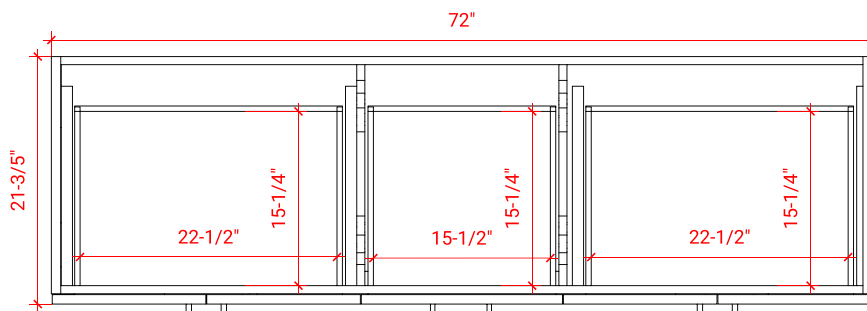

TAYLOR 72" DOUBLE SINK BASE CABINET

ARIEL

Q072D

BASE CABINET DIMENSIONS

72" W x 21.6" D x 34.5" H

FEATURES

- Solid wood frame & plywood panels
- Dovetail drawers and joints
- Soft closing doors & drawers

HARDWARE FINISHES

Brushed Nickel Satin Brass Matte Black Polished Chrome

AVAILABLE COLORS

White Grey Midnight Blue

FRONT VIEW

SIDE VIEW

PLAN VIEW

73" DOUBLE RECTANGLE SINK COUNTERTOP WITH 1.5 IN. THICKNESS

ARIEL

OVERALL DIMENSIONS

73" W x 22" D x 1.5" H

COUNTERTOP OPTIONS

Carrara Marble
CW-073D-REC-CT

White Quartz
WQ-073D-REC-CT

FEATURES

- Solid countertop with mitered edges & seams
- Undermount white rectangular sink
- Pre-drilled for 8" widespread faucet

INCLUDED

- Countertop
- Matching Backsplash
- Rectangle Sinks

COUNTERTOP PLAN VIEW

EDGE SIDE VIEW

THREE DIMENSIONAL COUNTERTOP VIEW