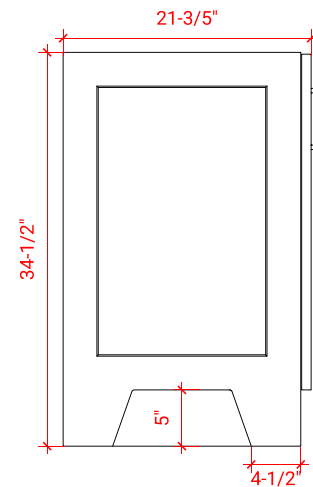

TAYLOR 72" DOUBLE SINK BASE CABINET

ARIEL

Q072D

BASE CABINET DIMENSIONS

72" W x 21.6" D x 34.5" H

FEATURES

- Solid wood frame & plywood panels
- Dovetail drawers and joints
- Soft closing doors & drawers

HARDWARE FINISHES

Brushed Nickel Satin Brass Matte Black Polished Chrome

AVAILABLE COLORS

White Grey Midnight Blue

FRONT VIEW

SIDE VIEW

PLAN VIEW

73" DOUBLE RECTANGLE SINK COUNTERTOP WITH 1.5 IN. THICKNESS

ARIEL

OVERALL DIMENSIONS

73" W x 22" D x 1.5" H

COUNTERTOP OPTIONS

Carrara Marble
CW-073D-REC-CT

White Quartz
WQ-073D-REC-CT

FEATURES

- Solid countertop with mitered edges & seams
- Undermount white rectangular sink
- Pre-drilled for 8" widespread faucet

INCLUDED

- Countertop
- Matching Backsplash
- Rectangle Sinks

COUNTERTOP PLAN VIEW

EDGE SIDE VIEW

THREE DIMENSIONAL COUNTERTOP VIEW