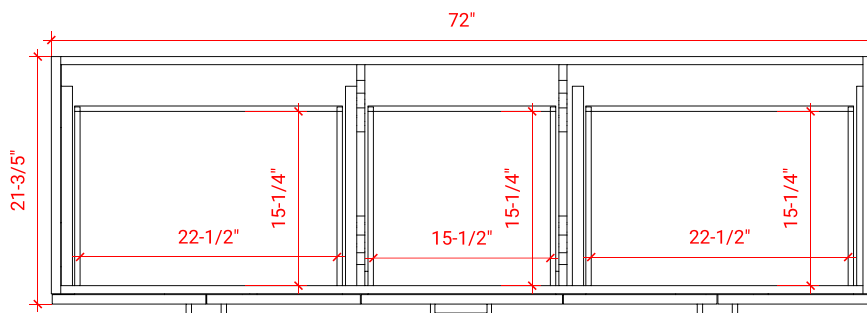

TAYLOR 72" DOUBLE SINK BASE CABINET

ARIEL

Q072D

BASE CABINET DIMENSIONS

72" W x 21.6" D x 34.5" H

FEATURES

- Solid wood frame & plywood panels
- Dovetail drawers and joints
- Soft closing doors & drawers

HARDWARE FINISHES

Brushed Nickel Satin Brass Matte Black Polished Chrome

AVAILABLE COLORS

White Grey Midnight Blue

FRONT VIEW

SIDE VIEW

PLAN VIEW

73" DOUBLE RECTANGLE SINK COUNTERTOP WITH 0.75 IN. THICKNESS

ARIEL

OVERALL DIMENSIONS

73" W x 22" D x 0.75" H

COUNTERTOP OPTIONS

Carrara Marble
CW2-073D-REC-CT

FEATURES

- Solid countertop with mitered edges & seams
- Undermount white rectangular sink
- Pre-drilled for 8" widespread faucet

INCLUDED

- Countertop
- Matching Backsplash
- Rectangle Sinks

COUNTERTOP PLAN VIEW

EDGE SIDE VIEW

THREE DIMENSIONAL COUNTERTOP VIEW