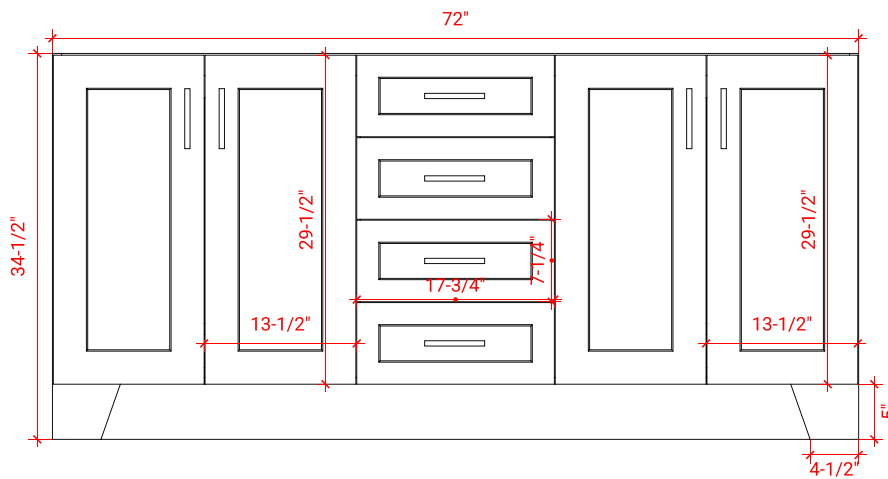

TAYLOR 72" DOUBLE SINK BASE CABINET

ARIEL

Q072D

BASE CABINET DIMENSIONS

72" W x 21.6" D x 34.5" H

FEATURES

- Solid wood frame & plywood panels
- Dovetail drawers and joints
- Soft closing doors & drawers

HARDWARE FINISHES

Brushed Nickel Satin Brass Matte Black Polished Chrome

AVAILABLE COLORS

White Grey Midnight Blue

FRONT VIEW

SIDE VIEW

PLAN VIEW

73" DOUBLE RECTANGLE SINK COUNTERTOP WITH 0.75 IN. THICKNESS

ARIEL

OVERALL DIMENSIONS

73" W x 22" D x 0.75" H

COUNTERTOP OPTIONS

Carrara Marble
CW2-073D-REC-CT

FEATURES

- Solid countertop with mitered edges & seams
- Undermount white rectangular sink
- Pre-drilled for 8" widespread faucet

INCLUDED

- Countertop
- Matching Backsplash
- Rectangle Sinks

COUNTERTOP PLAN VIEW

EDGE SIDE VIEW

THREE DIMENSIONAL COUNTERTOP VIEW