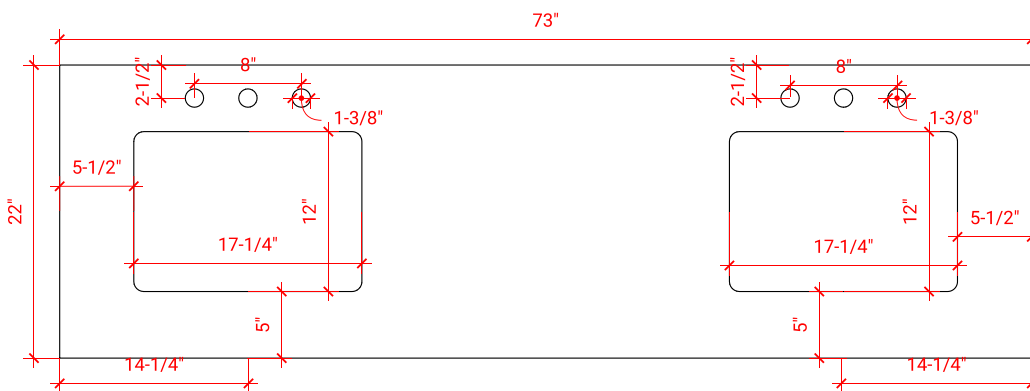

TAYLOR 72" DOUBLE SINK BASE CABINET

ARIEL

Q072D

BASE CABINET DIMENSIONS

72" W x 21.6" D x 34.5" H

FEATURES

- Solid wood frame & plywood panels
- Dovetail drawers and joints
- Soft closing doors & drawers

HARDWARE FINISHES

Brushed Nickel Satin Brass Matte Black Polished Chrome

AVAILABLE COLORS

White Grey Midnight Blue

FRONT VIEW

SIDE VIEW

PLAN VIEW

73" DOUBLE RECTANGLE SINK COUNTERTOP WITH 0.75 IN. THICKNESS

ARIEL

OVERALL DIMENSIONS

73" W x 22" D x 0.75" H

COUNTERTOP OPTIONS

Carrara Marble
CW2-073D-REC-CT

FEATURES

- Solid countertop with mitered edges & seams
- Undermount white rectangular sink
- Pre-drilled for 8" widespread faucet

INCLUDED

- Countertop
- Matching Backsplash
- Rectangle Sinks

COUNTERTOP PLAN VIEW

EDGE SIDE VIEW

THREE DIMENSIONAL COUNTERTOP VIEW