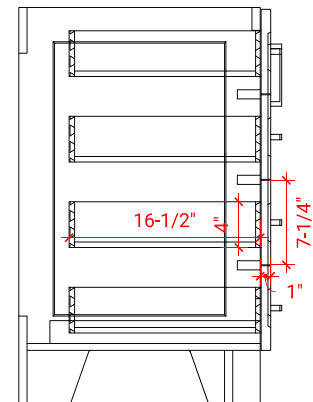

TAYLOR 72" DOUBLE SINK BASE CABINET

ARIEL

Q072D

BASE CABINET DIMENSIONS

72" W x 21.6" D x 34.5" H

FEATURES

- Solid wood frame & plywood panels
- Dovetail drawers and joints
- Soft closing doors & drawers

HARDWARE FINISHES

Brushed Nickel Satin Brass Matte Black Polished Chrome

AVAILABLE COLORS

White Grey Midnight Blue

FRONT VIEW

SIDE VIEW

PLAN VIEW

73" DOUBLE RECTANGLE SINK COUNTERTOP WITH 0.75 IN. THICKNESS

ARIEL

OVERALL DIMENSIONS

73" W x 22" D x 0.75" H

COUNTERTOP OPTIONS

Carrara Marble
CW2-073D-REC-CT

FEATURES

- Solid countertop with mitered edges & seams
- Undermount white rectangular sink
- Pre-drilled for 8" widespread faucet

INCLUDED

- Countertop
- Matching Backsplash
- Rectangle Sinks

COUNTERTOP PLAN VIEW

EDGE SIDE VIEW

THREE DIMENSIONAL COUNTERTOP VIEW