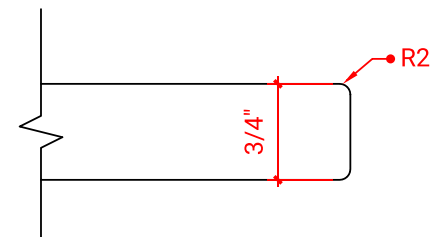

OVERALL DIMENSIONS

73" W x 22" D x 0.75" H

COUNTERTOP OPTIONS

Carrara Marble
CW2-073D-REC-CT

FEATURES

- Solid countertop with mitered edges & seams
- Undermount white rectangular sink
- Pre-drilled for 8" widespread faucet

INCLUDED

- Countertop
- Matching Backsplash
- Rectangle Sinks

COUNTERTOP PLAN VIEW

EDGE SIDE VIEW

THREE DIMENSIONAL COUNTERTOP VIEW