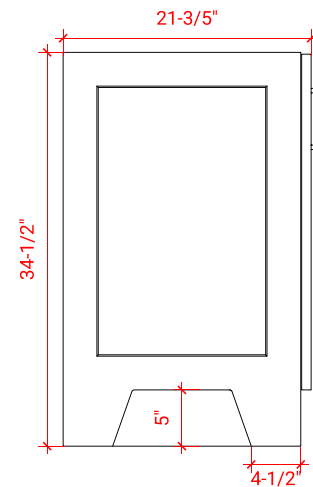

TAYLOR 72" DOUBLE SINK BASE CABINET

ARIEL

Q072D

BASE CABINET DIMENSIONS

72" W x 21.6" D x 34.5" H

FEATURES

- Solid wood frame & plywood panels
- Dovetail drawers and joints
- Soft closing doors & drawers

HARDWARE FINISHES

Brushed Nickel Satin Brass Matte Black Polished Chrome

AVAILABLE COLORS

White Grey Midnight Blue

FRONT VIEW

SIDE VIEW

PLAN VIEW

73" DOUBLE RECTANGLE SINK COUNTERTOP WITH 0.75 IN. THICKNESS

ARIEL

OVERALL DIMENSIONS

73" W x 22" D x 0.75" H

COUNTERTOP OPTIONS

Carrara Marble
CW2-073D-REC-CT

FEATURES

- Solid countertop with mitered edges & seams
- Undermount white rectangular sink
- Pre-drilled for 8" widespread faucet

INCLUDED

- Countertop
- Matching Backsplash
- Rectangle Sinks

COUNTERTOP PLAN VIEW

EDGE SIDE VIEW

THREE DIMENSIONAL COUNTERTOP VIEW