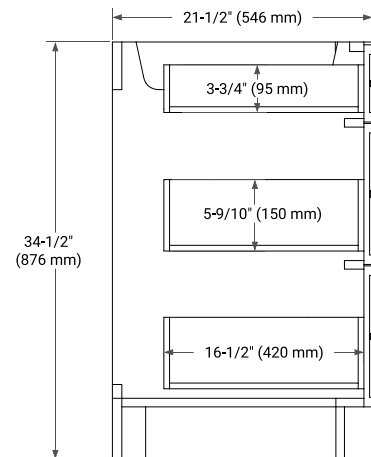

## BASE CABINET DIMENSIONS

60" W x 21.5" D x 34.5" H

## FRONT VIEW

## SIDE VIEW

## PLAN VIEW