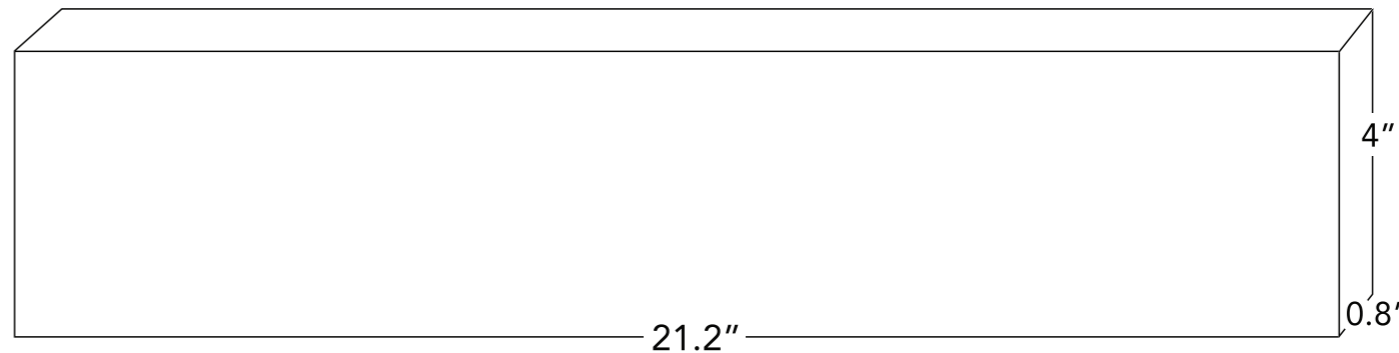

## MARBLE VANITY TOP SIDESPLASH

**COLOR:** CARRARA WHITE MARBLE

FITS ARIEL VANITIES

LIFETIME LIMITED WARRANTY

EASY TO INSTALL

ARIEL  
MARBLE VANITY  
TOP SIDESPLASH

CARRARA WHITE MARBLE

[www.arielbath.com](http://www.arielbath.com)