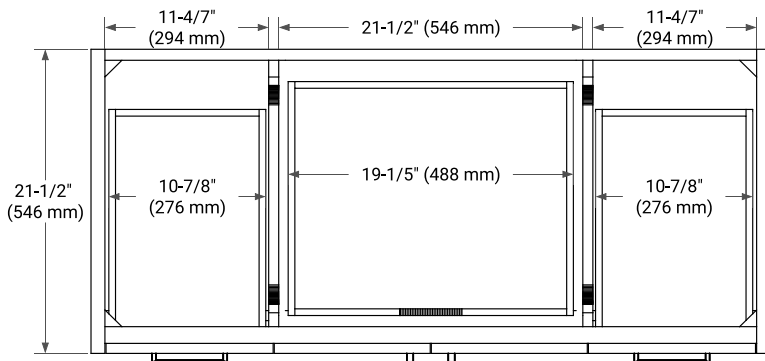

KELLY 48" SINGLE SINK BASE CABINET

ARIEL

BASE CABINET DIMENSIONS

48" W x 21.5" D x 34.5" H

FEATURES

- Solid wood frame and Plywood
- Soft-close system
- Dovetail construction
- Stylish Slim Shaker Door
- Pull-out inside drawer
- Adjustable shelf

AVAILABLE COLORS

White

Grey

Midnight Blue

White Oak

HARDWARE FINISHES

Matte Black

FRONT VIEW

SIDE VIEW

PLAN VIEW