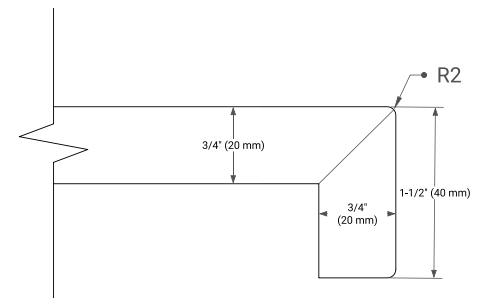

EDGE SIDE VIEW