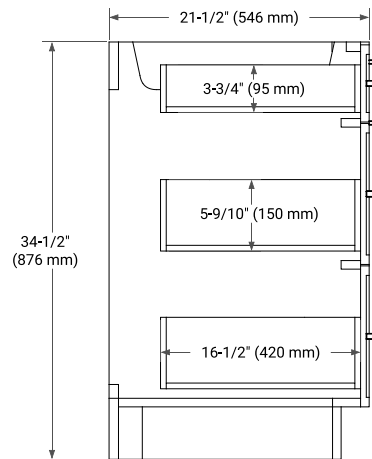

## BASE CABINET DIMENSIONS

48" W x 21.5" D x 34.5" H

## FRONT VIEW

## SIDE VIEW

## OVERALL DIMENSIONS

48.25" W x 22" D x 1.5" H