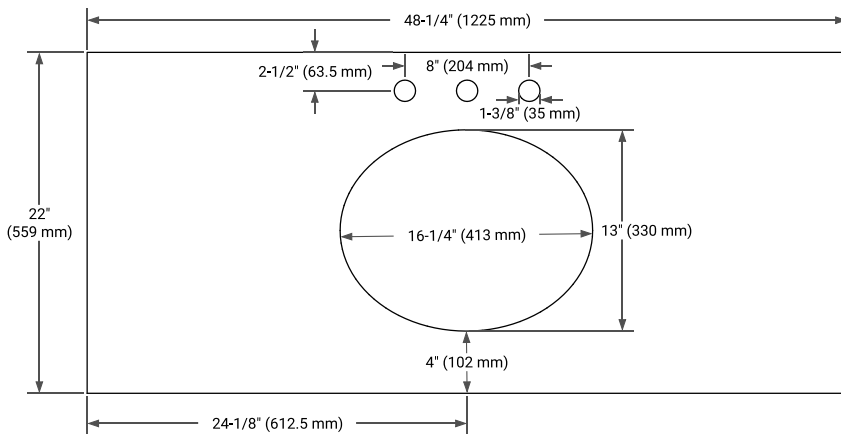

48" SINGLE OVAL SINK COUNTERTOP WITH 1.5 IN. THICKNESS

ARIEL

OVERALL DIMENSIONS

48.25" W x 22" D x 1.5" H

COUNTERTOP OPTIONS

FEATURES

- Solid countertop with mitered edges & seams
- Undermount white oval sink
- Pre-drilled for 8" widespread faucet

INCLUDED

- Countertop
- Matching Backsplash
- Oval Sink

COUNTERTOP PLAN VIEW