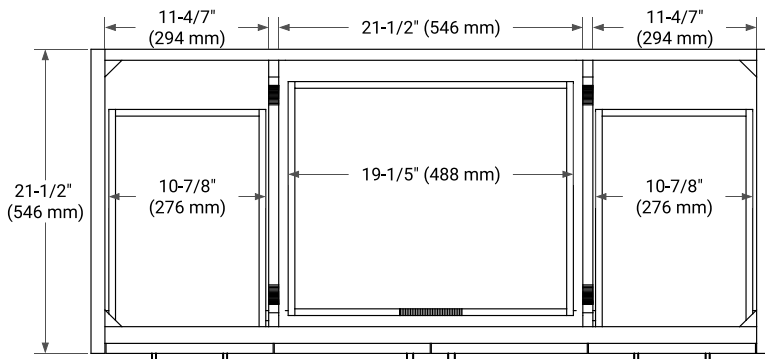

KELLY 48" SINGLE SINK BASE CABINET

ARIEL

BASE CABINET DIMENSIONS

48" W x 21.5" D x 34.5" H

FEATURES

- Solid wood frame and Plywood
- Soft-close system
- Dovetail construction
- Stylish Slim Shaker Door
- Pull-out inside drawer
- Adjustable shelf

SIDE VIEW

PLAN VIEW

48" SINGLE RECTANGLE SINK COUNTERTOP WITH 1.5 IN. THICKNESS

ARIEL

OVERALL DIMENSIONS

48.25" W x 22" D x 1.5" H

COUNTERTOP OPTIONS

Carrara White Quartz

FEATURES

- Solid countertop with mitered edges & seams
- Undermount white rectangular sink
- Pre-drilled for 8" widespread faucet

INCLUDED

- Countertop
- Matching Backsplash
- Rectangle Sink

COUNTERTOP PLAN VIEW

EDGE SIDE VIEW

THREE DIMENSIONAL COUNTERTOP VIEW