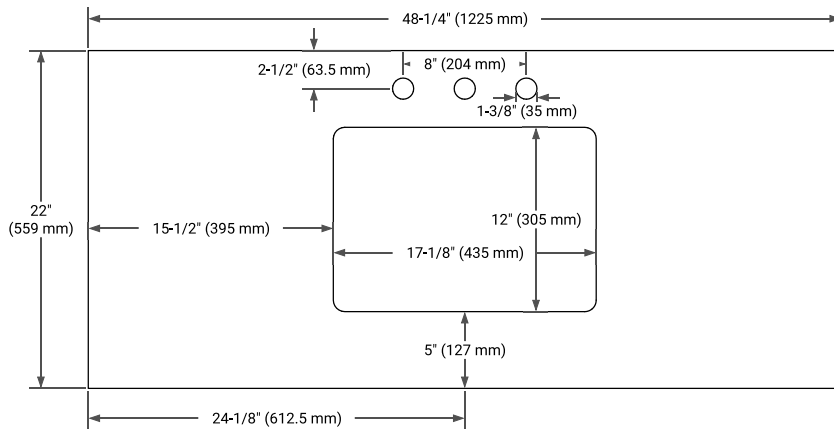

KELLY 48" SINGLE SINK BASE CABINET

ARIEL

BASE CABINET DIMENSIONS

48" W x 21.5" D x 34.5" H

FEATURES

- Solid wood frame and Plywood
- Soft-close system
- Dovetail construction
- Stylish Slim Shaker Door
- Pull-out inside drawer
- Adjustable shelf

SIDE VIEW

PLAN VIEW

48" SINGLE RECTANGLE SINK COUNTERTOP WITH 1.5 IN. THICKNESS

ARIEL

OVERALL DIMENSIONS

48.25" W x 22" D x 1.5" H

COUNTERTOP OPTIONS

Carrara White Quartz

FEATURES

- Solid countertop with mitered edges & seams
- Undermount white rectangular sink
- Pre-drilled for 8" widespread faucet

INCLUDED

- Countertop
- Matching Backsplash
- Rectangle Sink

COUNTERTOP PLAN VIEW

EDGE SIDE VIEW

THREE DIMENSIONAL COUNTERTOP VIEW