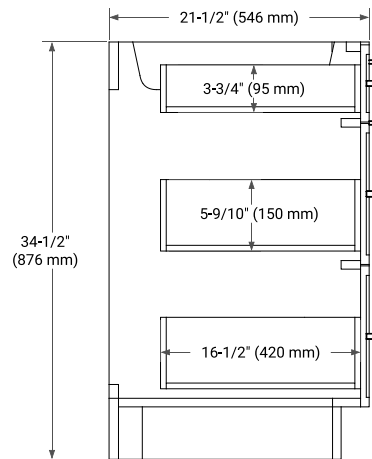

KELLY 48" SINGLE SINK BASE CABINET

ARIEL

BASE CABINET DIMENSIONS

48" W x 21.5" D x 34.5" H

FEATURES

- Solid wood frame and Plywood
- Soft-close system
- Dovetail construction
- Stylish Slim Shaker Door
- Pull-out inside drawer
- Adjustable shelf

SIDE VIEW

PLAN VIEW

48" SINGLE RECTANGLE SINK COUNTERTOP WITH 1.5 IN. THICKNESS

ARIEL

OVERALL DIMENSIONS

48.25" W x 22" D x 1.5" H

COUNTERTOP OPTIONS

Carrara White Quartz

FEATURES

- Solid countertop with mitered edges & seams
- Undermount white rectangular sink
- Pre-drilled for 8" widespread faucet

INCLUDED

- Countertop
- Matching Backsplash
- Rectangle Sink

COUNTERTOP PLAN VIEW

EDGE SIDE VIEW

THREE DIMENSIONAL COUNTERTOP VIEW