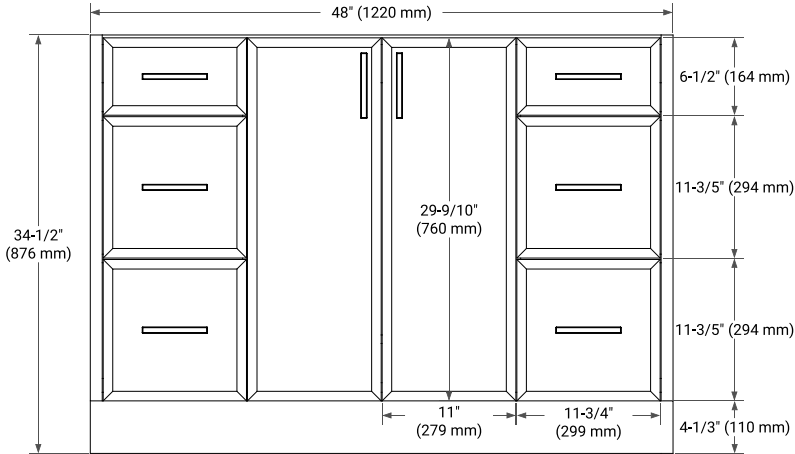

KELLY 48" SINGLE SINK BASE CABINET

ARIEL

BASE CABINET DIMENSIONS

48" W x 21.5" D x 34.5" H

FEATURES

- Solid wood frame and Plywood
- Soft-close system
- Dovetail construction
- Stylish Slim Shaker Door
- Pull-out inside drawer
- Adjustable shelf

SIDE VIEW

PLAN VIEW

48" SINGLE RECTANGLE SINK COUNTERTOP WITH 1.5 IN. THICKNESS

ARIEL

OVERALL DIMENSIONS

48.25" W x 22" D x 1.5" H

COUNTERTOP OPTIONS

Carrara White Quartz

FEATURES

- Solid countertop with mitered edges & seams
- Undermount white rectangular sink
- Pre-drilled for 8" widespread faucet

INCLUDED

- Countertop
- Matching Backsplash
- Rectangle Sink

COUNTERTOP PLAN VIEW

EDGE SIDE VIEW

THREE DIMENSIONAL COUNTERTOP VIEW