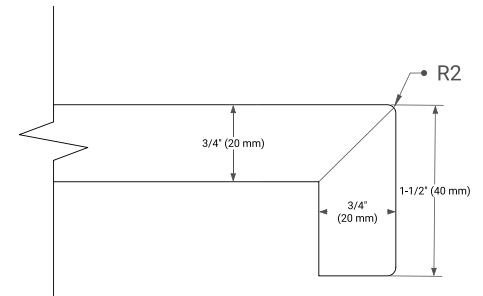

KELLY 48" SINGLE SINK BASE CABINET

ARIEL

BASE CABINET DIMENSIONS

48" W x 21.5" D x 34.5" H

FEATURES

- Solid wood frame and Plywood
- Soft-close system
- Dovetail construction
- Stylish Slim Shaker Door
- Pull-out inside drawer
- Adjustable shelf

SIDE VIEW

PLAN VIEW

48" SINGLE RECTANGLE SINK COUNTERTOP WITH 1.5 IN. THICKNESS

ARIEL

OVERALL DIMENSIONS

48.25" W x 22" D x 1.5" H

COUNTERTOP OPTIONS

Carrara White Quartz

FEATURES

- Solid countertop with mitered edges & seams
- Undermount white rectangular sink
- Pre-drilled for 8" widespread faucet

INCLUDED

- Countertop
- Matching Backsplash
- Rectangle Sink

COUNTERTOP PLAN VIEW

EDGE SIDE VIEW

THREE DIMENSIONAL COUNTERTOP VIEW