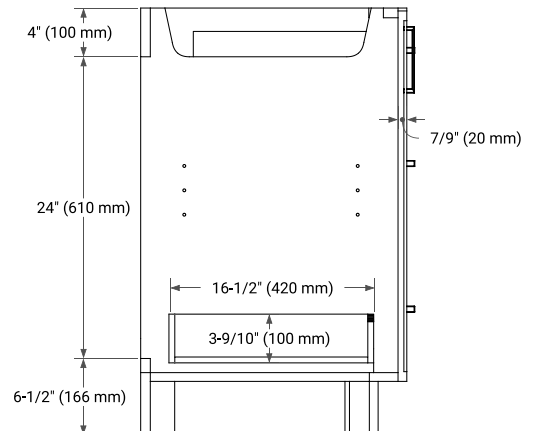

KELLY 48" SINGLE SINK BASE CABINET

ARIEL

BASE CABINET DIMENSIONS

48" W x 21.5" D x 34.5" H

FEATURES

- Solid wood frame and Plywood
- Soft-close system
- Dovetail construction
- Stylish Slim Shaker Door
- Pull-out inside drawer
- Adjustable shelf

SIDE VIEW

PLAN VIEW

48" SINGLE RECTANGLE SINK COUNTERTOP WITH 1.5 IN. THICKNESS

ARIEL

OVERALL DIMENSIONS

48.25" W x 22" D x 1.5" H

COUNTERTOP OPTIONS

Carrara White Quartz

FEATURES

- Solid countertop with mitered edges & seams
- Undermount white rectangular sink
- Pre-drilled for 8" widespread faucet

INCLUDED

- Countertop
- Matching Backsplash
- Rectangle Sink

COUNTERTOP PLAN VIEW

EDGE SIDE VIEW

THREE DIMENSIONAL COUNTERTOP VIEW