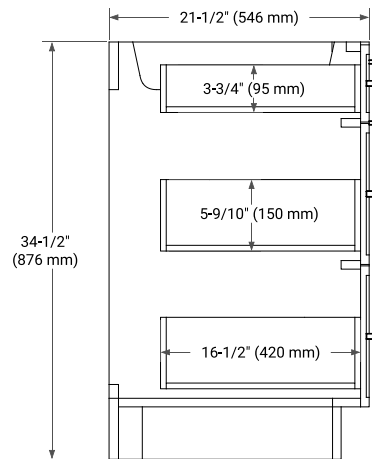

KELLY 48" SINGLE SINK BASE CABINET

ARIEL

BASE CABINET DIMENSIONS

48" W x 21.5" D x 34.5" H

FEATURES

- Solid wood frame and Plywood
- Soft-close system
- Dovetail construction
- Stylish Slim Shaker Door
- Pull-out inside drawer
- Adjustable shelf

AVAILABLE COLORS

White Grey Midnight Blue White Oak

HARDWARE FINISHES

Matte Black

FRONT VIEW

SIDE VIEW

PLAN VIEW

49" SINGLE OVAL SINK COUNTERTOP WITH 1.5 IN. THICKNESS

ARIEL

OVERALL DIMENSIONS

49" W x 22" D x 1.5" H

COUNTERTOP OPTIONS

Carrara Marble

White Quartz

FEATURES

- Solid countertop with mitered edges & seams
- Undermount white oval sink
- Pre-drilled for 8" widespread faucet

INCLUDED

- Countertop
- Matching Backsplash
- Oval Sink

COUNTERTOP PLAN VIEW

EDGE SIDE VIEW

THREE DIMENSIONAL COUNTERTOP VIEW