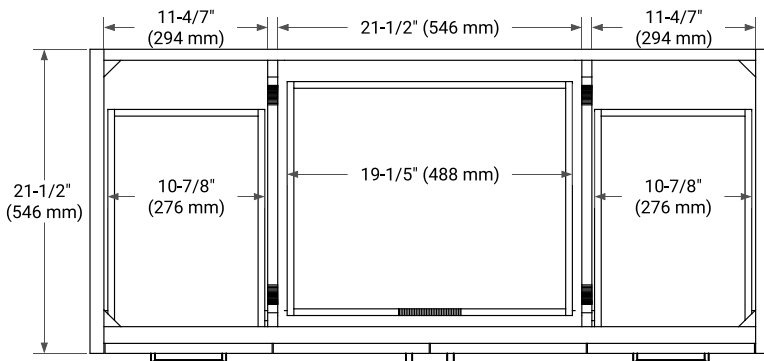

KELLY 48" SINGLE SINK BASE CABINET

ARIEL

BASE CABINET DIMENSIONS

48" W x 21.5" D x 34.5" H

FEATURES

- Solid wood frame and Plywood
- Soft-close system
- Dovetail construction
- Stylish Slim Shaker Door
- Pull-out inside drawer
- Adjustable shelf

AVAILABLE COLORS

White Grey Midnight Blue White Oak

HARDWARE FINISHES

Matte Black

FRONT VIEW

SIDE VIEW

PLAN VIEW

49" SINGLE OVAL SINK COUNTERTOP WITH 1.5 IN. THICKNESS

ARIEL

OVERALL DIMENSIONS

49" W x 22" D x 1.5" H

COUNTERTOP OPTIONS

Carrara Marble

White Quartz

FEATURES

- Solid countertop with mitered edges & seams
- Undermount white oval sink
- Pre-drilled for 8" widespread faucet

INCLUDED

- Countertop
- Matching Backsplash
- Oval Sink

COUNTERTOP PLAN VIEW

EDGE SIDE VIEW

THREE DIMENSIONAL COUNTERTOP VIEW