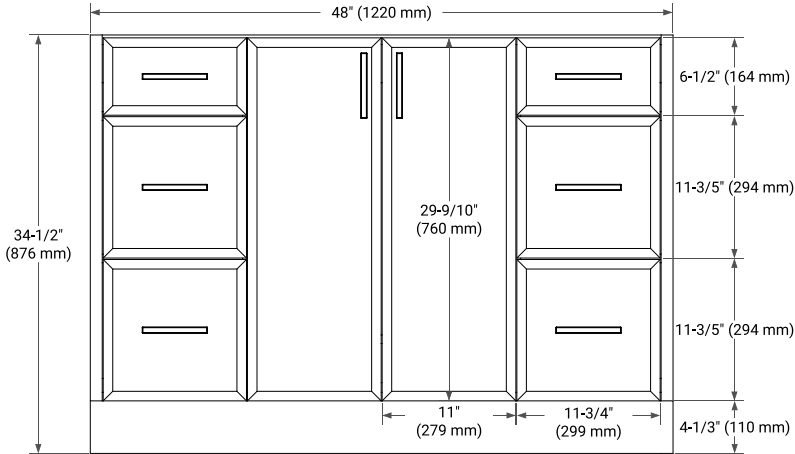

KELLY 48" SINGLE SINK BASE CABINET

ARIEL

BASE CABINET DIMENSIONS

48" W x 21.5" D x 34.5" H

FEATURES

- Solid wood frame and Plywood
- Soft-close system
- Dovetail construction
- Stylish Slim Shaker Door
- Pull-out inside drawer
- Adjustable shelf

AVAILABLE COLORS

White Grey Midnight Blue White Oak

HARDWARE FINISHES

Matte Black

FRONT VIEW

SIDE VIEW

PLAN VIEW

49" SINGLE OVAL SINK COUNTERTOP WITH 1.5 IN. THICKNESS

ARIEL

OVERALL DIMENSIONS

49" W x 22" D x 1.5" H

COUNTERTOP OPTIONS

Carrara Marble

White Quartz

FEATURES

- Solid countertop with mitered edges & seams
- Undermount white oval sink
- Pre-drilled for 8" widespread faucet

INCLUDED

- Countertop
- Matching Backsplash
- Oval Sink

COUNTERTOP PLAN VIEW

EDGE SIDE VIEW

THREE DIMENSIONAL COUNTERTOP VIEW