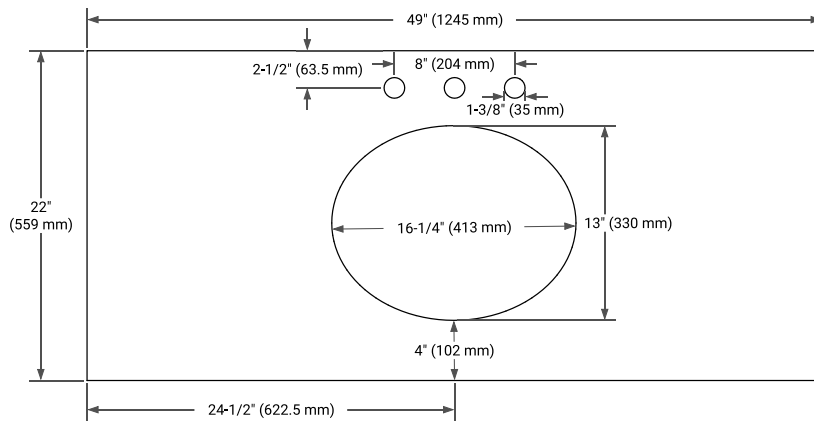

KELLY 48" SINGLE SINK BASE CABINET

ARIEL

BASE CABINET DIMENSIONS

48" W x 21.5" D x 34.5" H

FEATURES

- Solid wood frame and Plywood
- Soft-close system
- Dovetail construction
- Stylish Slim Shaker Door
- Pull-out inside drawer
- Adjustable shelf

ARIEL

OVERALL DIMENSIONS

49" W x 22" D x 1.5" H

COUNTERTOP OPTIONS

Carrara Marble

White Quartz

FEATURES

- Solid countertop with mitered edges & seams
- Undermount white oval sink
- Pre-drilled for 8" widespread faucet

INCLUDED

- Countertop
- Matching Backsplash
- Oval Sink

COUNTERTOP PLAN VIEW

EDGE SIDE VIEW

THREE DIMENSIONAL COUNTERTOP VIEW