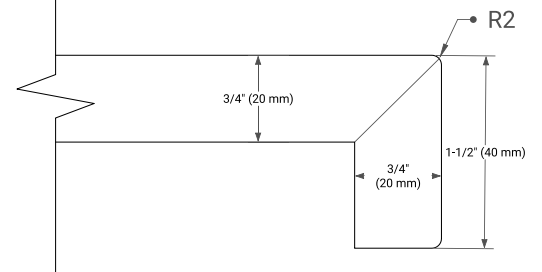

KELLY 48" SINGLE SINK BASE CABINET

ARIEL

BASE CABINET DIMENSIONS

48" W x 21.5" D x 34.5" H

FEATURES

- Solid wood frame and Plywood
- Soft-close system
- Dovetail construction
- Stylish Slim Shaker Door
- Pull-out inside drawer
- Adjustable shelf

ARIEL

OVERALL DIMENSIONS

49" W x 22" D x 1.5" H

COUNTERTOP OPTIONS

Carrara Marble

White Quartz

FEATURES

- Solid countertop with mitered edges & seams
- Undermount white oval sink
- Pre-drilled for 8" widespread faucet

INCLUDED

- Countertop
- Matching Backsplash
- Oval Sink

COUNTERTOP PLAN VIEW

EDGE SIDE VIEW

THREE DIMENSIONAL COUNTERTOP VIEW