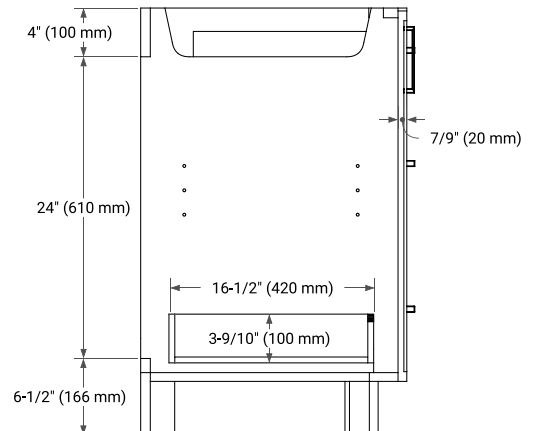

KELLY 48" SINGLE SINK BASE CABINET

ARIEL

BASE CABINET DIMENSIONS

48" W x 21.5" D x 34.5" H

FEATURES

- Solid wood frame and Plywood
- Soft-close system
- Dovetail construction
- Stylish Slim Shaker Door
- Pull-out inside drawer
- Adjustable shelf

AVAILABLE COLORS

White Grey Midnight Blue White Oak

HARDWARE FINISHES

Matte Black

FRONT VIEW

SIDE VIEW

PLAN VIEW

49" SINGLE OVAL SINK COUNTERTOP WITH 1.5 IN. THICKNESS

ARIEL

OVERALL DIMENSIONS

49" W x 22" D x 1.5" H

COUNTERTOP OPTIONS

Carrara Marble

White Quartz

FEATURES

- Solid countertop with mitered edges & seams
- Undermount white oval sink
- Pre-drilled for 8" widespread faucet

INCLUDED

- Countertop
- Matching Backsplash
- Oval Sink

COUNTERTOP PLAN VIEW

EDGE SIDE VIEW

THREE DIMENSIONAL COUNTERTOP VIEW