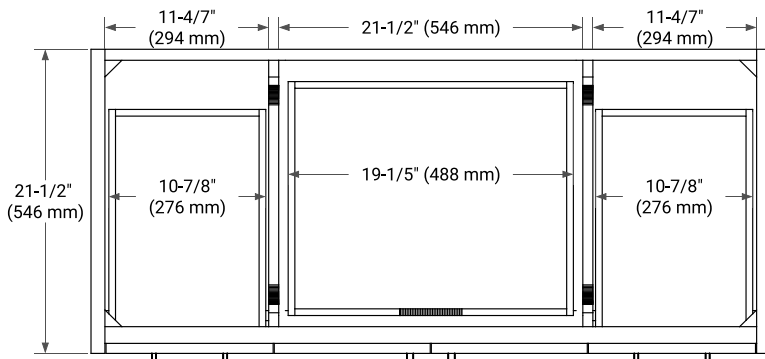

KELLY 48" SINGLE SINK BASE CABINET

ARIEL

BASE CABINET DIMENSIONS

48" W x 21.5" D x 34.5" H

FEATURES

- Solid wood frame and Plywood
- Soft-close system
- Dovetail construction
- Stylish Slim Shaker Door
- Pull-out inside drawer
- Adjustable shelf

AVAILABLE COLORS

White

Grey

Midnight Blue

White Oak

HARDWARE FINISHES

Matte Black

FRONT VIEW

SIDE VIEW

PLAN VIEW