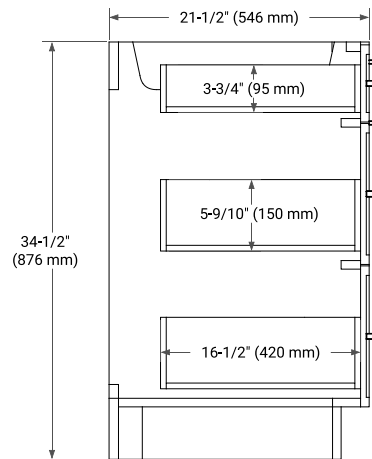

## BASE CABINET DIMENSIONS

48" W x 21.5" D x 34.5" H

## FRONT VIEW

## SIDE VIEW

## OVERALL DIMENSIONS

49" W x 22" D x 1.5" H