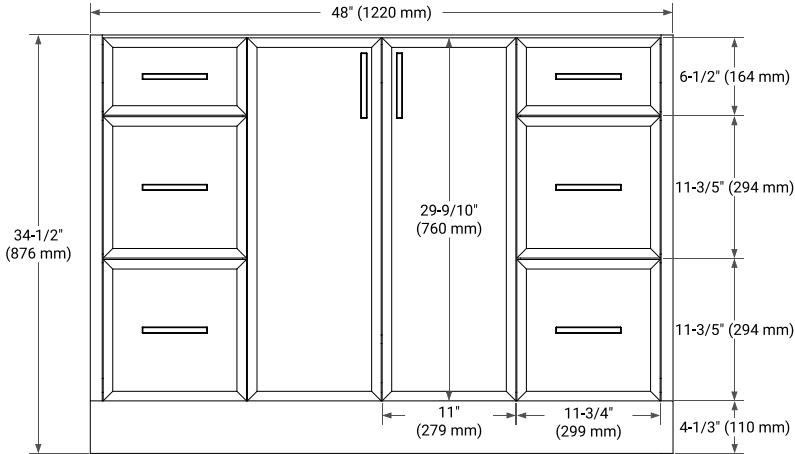

KELLY 48" SINGLE SINK BASE CABINET

ARIEL

BASE CABINET DIMENSIONS

48" W x 21.5" D x 34.5" H

FEATURES

- Solid wood frame and Plywood
- Soft-close system
- Dovetail construction
- Stylish Slim Shaker Door
- Pull-out inside drawer
- Adjustable shelf

AVAILABLE COLORS

White

Grey

Midnight Blue

White Oak

HARDWARE FINISHES

Matte Black

FRONT VIEW

SIDE VIEW

PLAN VIEW