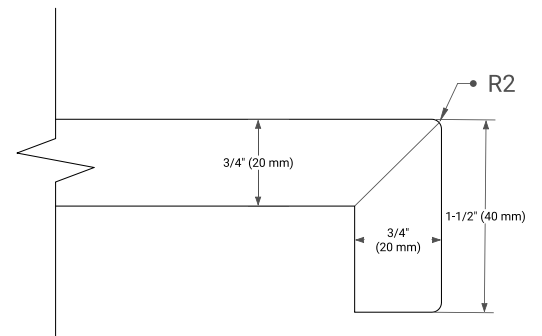

EDGE SIDE VIEW