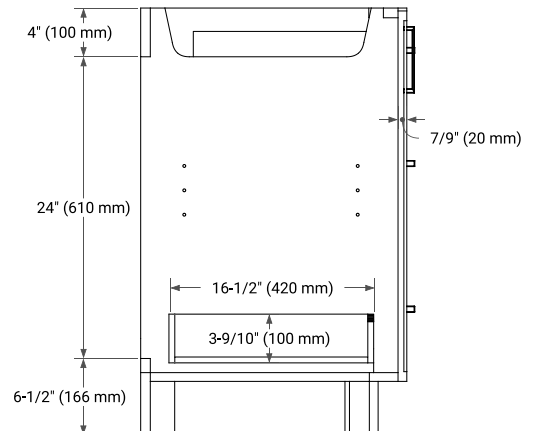

KELLY 48" SINGLE SINK BASE CABINET

ARIEL

BASE CABINET DIMENSIONS

48" W x 21.5" D x 34.5" H

FEATURES

- Solid wood frame and Plywood
- Soft-close system
- Dovetail construction
- Stylish Slim Shaker Door
- Pull-out inside drawer
- Adjustable shelf

AVAILABLE COLORS

White

Grey

Midnight Blue

White Oak

HARDWARE FINISHES

Matte Black

FRONT VIEW

SIDE VIEW

PLAN VIEW