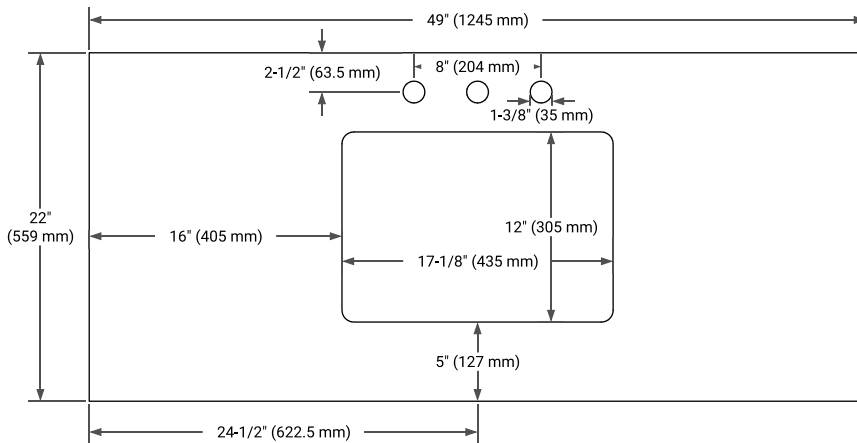

49" SINGLE RECTANGLE SINK COUNTERTOP WITH 1.5 IN. THICKNESS

ARIEL

OVERALL DIMENSIONS

49" W x 22" D x 1.5" H

COUNTERTOP OPTIONS

FEATURES

- Solid countertop with mitered edges & seams
- Undermount white rectangular sink
- Pre-drilled for 8" widespread faucet

INCLUDED

- Countertop
- Matching Backsplash
- Rectangle Sink

COUNTERTOP PLAN VIEW