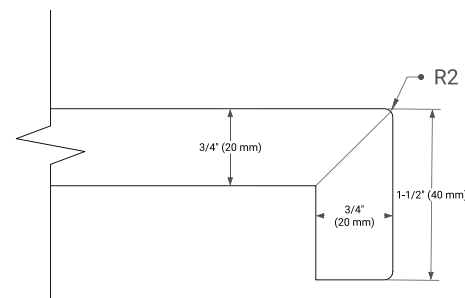

### SIDE VIEW

### PLAN VIEW

OVERALL DIMENSIONS

54.25" W x 22" D x 1.5" H

COUNTERTOP OPTIONS

Carrara White Quartz

FEATURES

- Solid countertop with mitered edges & seams
- Undermount white oval sink
- Pre-drilled for 8" widespread faucet

INCLUDED

- Countertop
- Matching Backsplash
- Oval Sink

COUNTERTOP PLAN VIEW

EDGE SIDE VIEW

THREE DIMENSIONAL COUNTERTOP VIEW