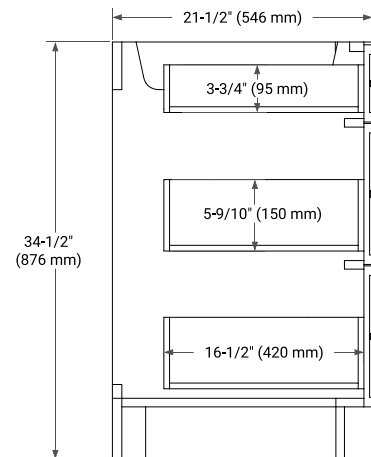

## BASE CABINET DIMENSIONS

54" W x 21.5" D x 34.5" H

### FRONT VIEW

### SIDE VIEW

### PLAN VIEW

OVERALL DIMENSIONS

54.25" W x 22" D x 1.5" H

COUNTERTOP OPTIONS

Carrara White Quartz

FEATURES

- Solid countertop with mitered edges & seams
- Undermount white oval sink
- Pre-drilled for 8" widespread faucet