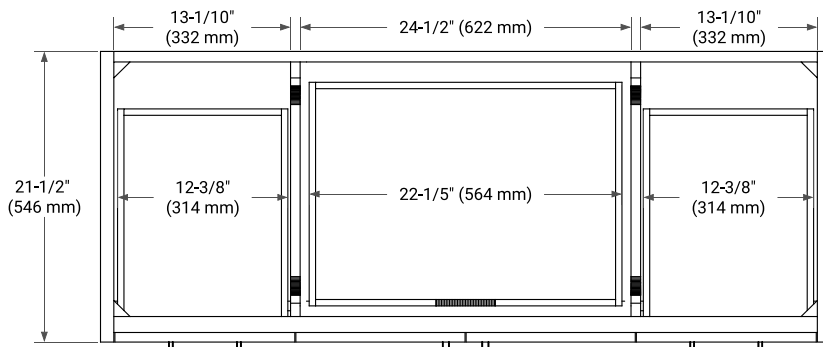

## BASE CABINET DIMENSIONS

54" W x 21.5" D x 34.5" H

### PLAN VIEW

OVERALL DIMENSIONS

54.25" W x 22" D x 1.5" H

COUNTERTOP OPTIONS

Carrara White Quartz

FEATURES

- Solid countertop with mitered edges & seams
- Undermount white oval sink
- Pre-drilled for 8" widespread faucet