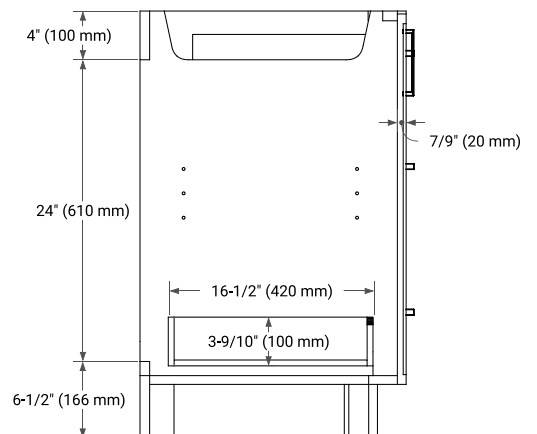

## BASE CABINET DIMENSIONS

54" W x 21.5" D x 34.5" H

### SIDE VIEW

### PLAN VIEW

OVERALL DIMENSIONS

54.25" W x 22" D x 1.5" H

COUNTERTOP OPTIONS

Carrara White Quartz

FEATURES

- Solid countertop with mitered edges & seams
- Undermount white oval sink
- Pre-drilled for 8" widespread faucet