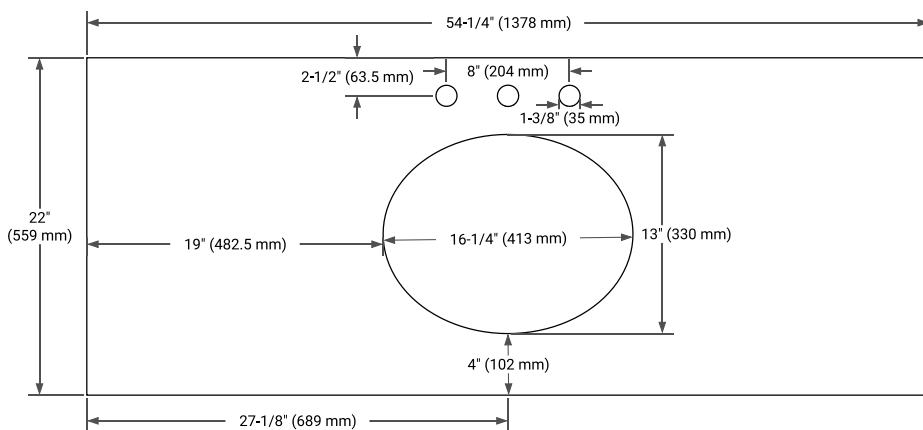

### SIDE VIEW

### PLAN VIEW

OVERALL DIMENSIONS

54.25" W x 22" D x 1.5" H

COUNTERTOP OPTIONS

Carrara White Quartz

FEATURES

- Solid countertop with mitered edges & seams
- Undermount white oval sink
- Pre-drilled for 8" widespread faucet

INCLUDED

- Countertop
- Matching Backsplash
- Oval Sink

COUNTERTOP PLAN VIEW

EDGE SIDE VIEW

THREE DIMENSIONAL COUNTERTOP VIEW