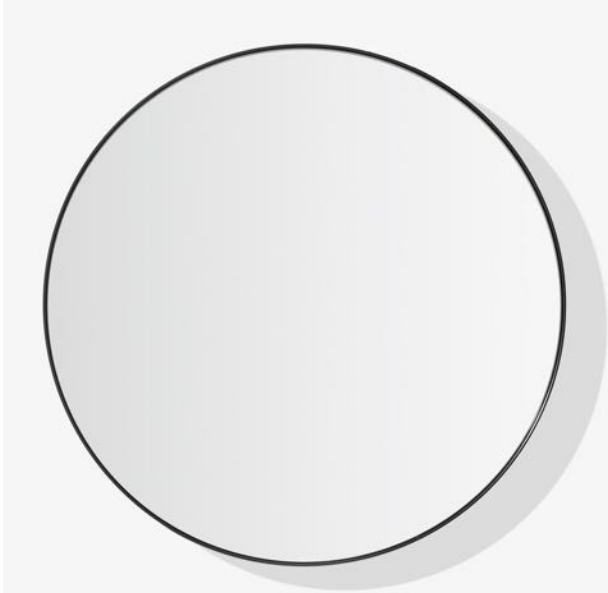

OVAL METAL MIRROR

ARIEL

MM-12-36

FRONT VIEW

SIDE VIEW

BACK VIEW

DIMENSIONS

36" W x 36" H x 2" D

AVAILABLE COLORS

Black

Nickle