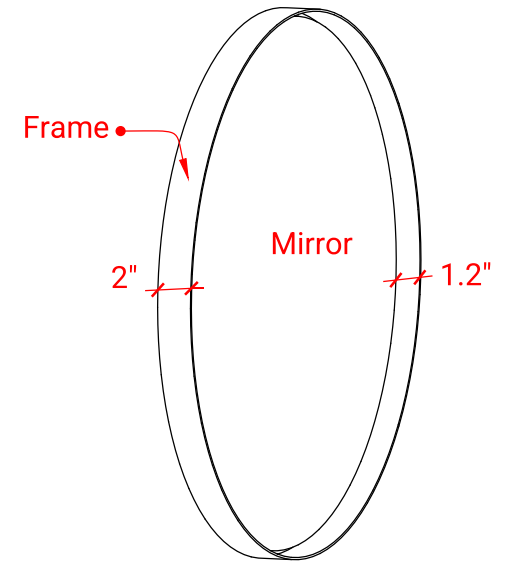

OVAL METAL MIRROR

ARIEL

MM-12-36

FRONT VIEW

SIDE VIEW

BACK VIEW

DIMENSIONS

36" W x 36" H x 2" D