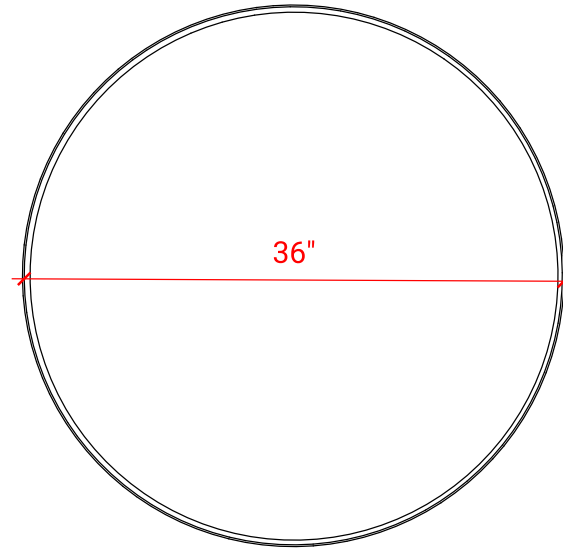

OVAL METAL MIRROR

ARIEL

MM-12-36

FRONT VIEW

SIDE VIEW

BACK VIEW

DIMENSIONS

36" W x 36" H x 2" D