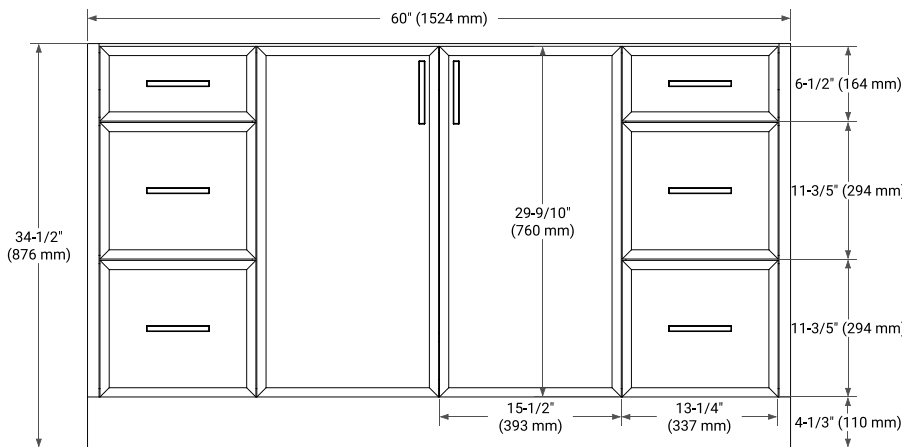

KELLY 60" SINGLE SINK BASE CABINET

ARIEL

BASE CABINET DIMENSIONS

60" W x 21.5" D x 34.5" H

FEATURES

- Solid wood frame and Plywood
- Soft-close system
- Dovetail construction
- Stylish Slim Shaker Door
- Pull-out inside drawer
- Adjustable shelf

AVAILABLE COLORS

White Grey Midnight Blue White Oak

HARDWARE FINISHES

Matte Black

FRONT VIEW

SIDE VIEW

PLAN VIEW

60" SINGLE RECTANGLE SINK COUNTERTOP WITH 1.5 IN. THICKNESS

ARIEL

OVERALL DIMENSIONS

60.25" W x 22" D x 1.5" H

COUNTERTOP OPTIONS

Carrara White Quartz

FEATURES

- Solid countertop with mitered edges & seams
- Undermount white rectangular sink
- Pre-drilled for 8" widespread faucet

INCLUDED

- Countertop
- Matching Backsplash
- Rectangle Sink

COUNTERTOP PLAN VIEW

EDGE SIDE VIEW

THREE DIMENSIONAL COUNTERTOP VIEW