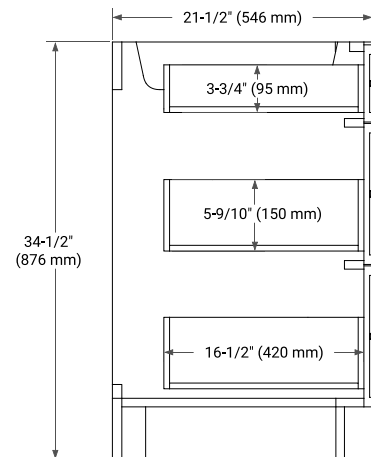

KELLY 60" SINGLE SINK BASE CABINET

ARIEL

BASE CABINET DIMENSIONS

60" W x 21.5" D x 34.5" H

FEATURES

- Solid wood frame and Plywood
- Soft-close system
- Dovetail construction
- Stylish Slim Shaker Door
- Pull-out inside drawer
- Adjustable shelf

AVAILABLE COLORS

White Grey Midnight Blue White Oak

HARDWARE FINISHES

Matte Black

FRONT VIEW

SIDE VIEW

PLAN VIEW

60" SINGLE RECTANGLE SINK COUNTERTOP WITH 1.5 IN. THICKNESS

ARIEL

OVERALL DIMENSIONS

60.25" W x 22" D x 1.5" H

COUNTERTOP OPTIONS

Carrara White Quartz

FEATURES

- Solid countertop with mitered edges & seams
- Undermount white rectangular sink
- Pre-drilled for 8" widespread faucet

INCLUDED

- Countertop
- Matching Backsplash
- Rectangle Sink

COUNTERTOP PLAN VIEW

EDGE SIDE VIEW

THREE DIMENSIONAL COUNTERTOP VIEW