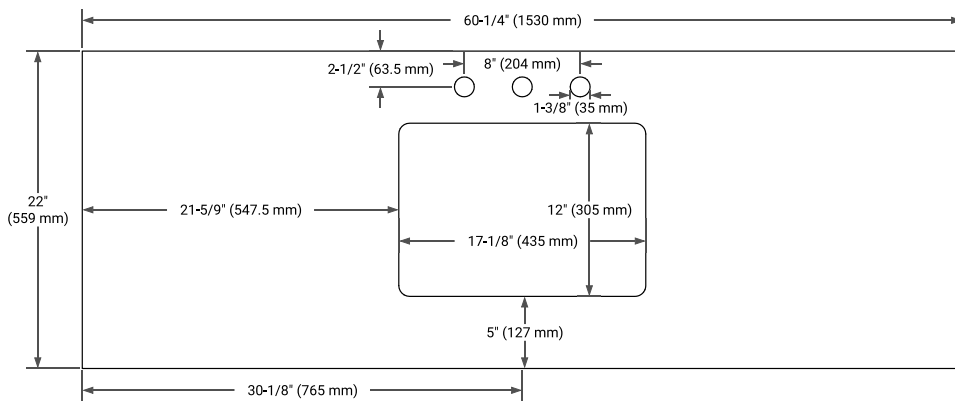

KELLY 60" SINGLE SINK BASE CABINET

ARIEL

BASE CABINET DIMENSIONS

60" W x 21.5" D x 34.5" H

FEATURES

- Solid wood frame and Plywood
- Soft-close system
- Dovetail construction
- Stylish Slim Shaker Door
- Pull-out inside drawer
- Adjustable shelf

ARIEL

OVERALL DIMENSIONS

60.25" W x 22" D x 1.5" H

COUNTERTOP OPTIONS

Carrara White Quartz

FEATURES

- Solid countertop with mitered edges & seams
- Undermount white rectangular sink
- Pre-drilled for 8" widespread faucet

INCLUDED

- Countertop
- Matching Backsplash
- Rectangle Sink

COUNTERTOP PLAN VIEW

EDGE SIDE VIEW

THREE DIMENSIONAL COUNTERTOP VIEW