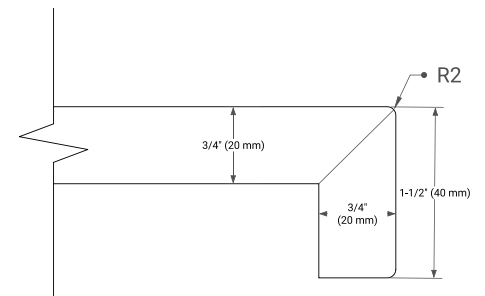

KELLY 60" SINGLE SINK BASE CABINET

ARIEL

BASE CABINET DIMENSIONS

60" W x 21.5" D x 34.5" H

FEATURES

- Solid wood frame and Plywood
- Soft-close system
- Dovetail construction
- Stylish Slim Shaker Door
- Pull-out inside drawer
- Adjustable shelf

ARIEL

OVERALL DIMENSIONS

60.25" W x 22" D x 1.5" H

COUNTERTOP OPTIONS

Carrara White Quartz

FEATURES

- Solid countertop with mitered edges & seams
- Undermount white rectangular sink
- Pre-drilled for 8" widespread faucet

INCLUDED

- Countertop
- Matching Backsplash
- Rectangle Sink

COUNTERTOP PLAN VIEW

EDGE SIDE VIEW

THREE DIMENSIONAL COUNTERTOP VIEW