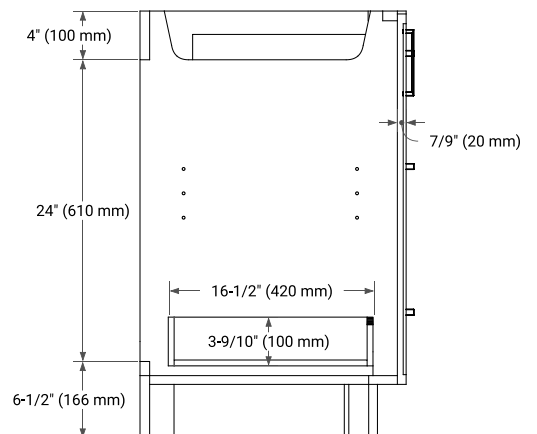

KELLY 60" SINGLE SINK BASE CABINET

ARIEL

BASE CABINET DIMENSIONS

60" W x 21.5" D x 34.5" H

FEATURES

- Solid wood frame and Plywood
- Soft-close system
- Dovetail construction
- Stylish Slim Shaker Door
- Pull-out inside drawer
- Adjustable shelf

AVAILABLE COLORS

White Grey Midnight Blue White Oak

HARDWARE FINISHES

Matte Black

FRONT VIEW

SIDE VIEW

PLAN VIEW

60" SINGLE RECTANGLE SINK COUNTERTOP WITH 1.5 IN. THICKNESS

ARIEL

OVERALL DIMENSIONS

60.25" W x 22" D x 1.5" H

COUNTERTOP OPTIONS

Carrara White Quartz

FEATURES

- Solid countertop with mitered edges & seams
- Undermount white rectangular sink
- Pre-drilled for 8" widespread faucet

INCLUDED

- Countertop
- Matching Backsplash
- Rectangle Sink

COUNTERTOP PLAN VIEW

EDGE SIDE VIEW

THREE DIMENSIONAL COUNTERTOP VIEW