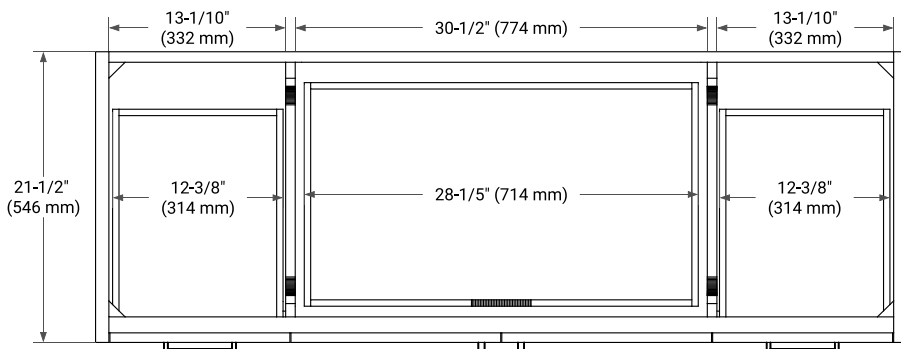

KELLY 60" SINGLE SINK BASE CABINET

ARIEL

BASE CABINET DIMENSIONS

60" W x 21.5" D x 34.5" H

FEATURES

- Solid wood frame and Plywood
- Soft-close system
- Dovetail construction
- Stylish Slim Shaker Door
- Pull-out inside drawer
- Adjustable shelf

AVAILABLE COLORS

White Grey Midnight Blue White Oak

HARDWARE FINISHES

Matte Black

FRONT VIEW

SIDE VIEW

PLAN VIEW

60" SINGLE RECTANGLE SINK COUNTERTOP WITH 1.5 IN. THICKNESS

ARIEL

OVERALL DIMENSIONS

60.25" W x 22" D x 1.5" H

COUNTERTOP OPTIONS

Carrara White Quartz

FEATURES

- Solid countertop with mitered edges & seams
- Undermount white rectangular sink
- Pre-drilled for 8" widespread faucet

INCLUDED

- Countertop
- Matching Backsplash
- Rectangle Sink

COUNTERTOP PLAN VIEW

EDGE SIDE VIEW

THREE DIMENSIONAL COUNTERTOP VIEW