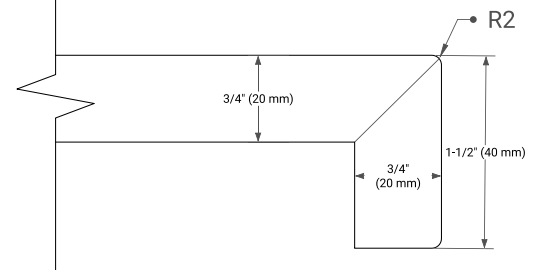

EDGE SIDE VIEW