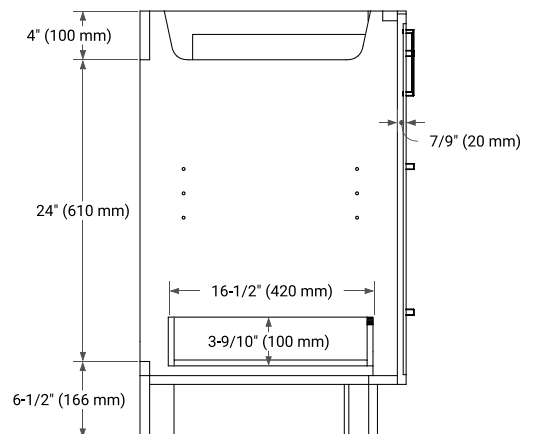

KELLY 60" SINGLE SINK BASE CABINET

ARIEL

BASE CABINET DIMENSIONS

60" W x 21.5" D x 34.5" H

FEATURES

- Solid wood frame and Plywood
- Soft-close system
- Dovetail construction
- Stylish Slim Shaker Door
- Pull-out inside drawer
- Adjustable shelf

AVAILABLE COLORS

White   Grey   Midnight Blue   White Oak

HARDWARE FINISHES

Matte Black

FRONT VIEW

SIDE VIEW

PLAN VIEW