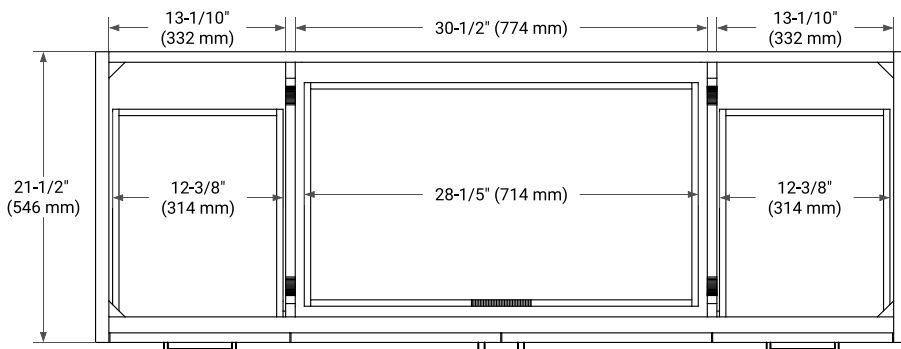

KELLY 60" SINGLE SINK BASE CABINET

ARIEL

BASE CABINET DIMENSIONS

60" W x 21.5" D x 34.5" H

FEATURES

- Solid wood frame and Plywood
- Soft-close system
- Dovetail construction
- Stylish Slim Shaker Door
- Pull-out inside drawer
- Adjustable shelf

AVAILABLE COLORS

White   Grey   Midnight Blue   White Oak

HARDWARE FINISHES

Matte Black

FRONT VIEW

SIDE VIEW

PLAN VIEW