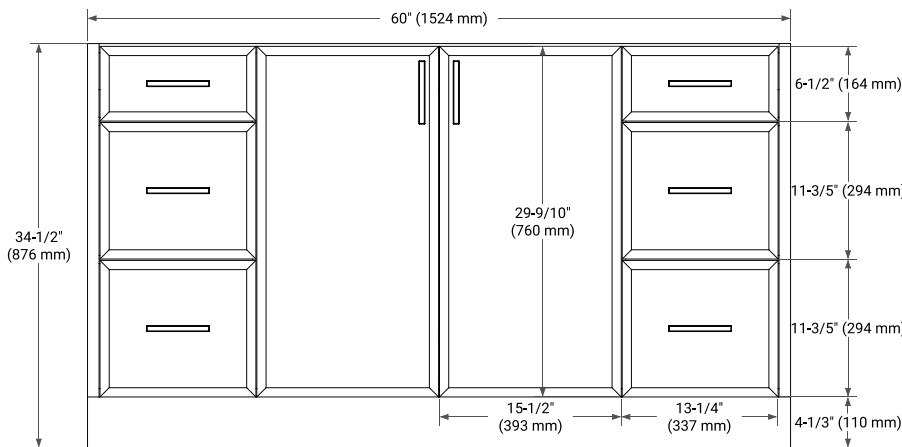

KELLY 60" SINGLE SINK BASE CABINET

ARIEL

BASE CABINET DIMENSIONS

60" W x 21.5" D x 34.5" H

FEATURES

- Solid wood frame and Plywood
- Soft-close system
- Dovetail construction
- Stylish Slim Shaker Door
- Pull-out inside drawer
- Adjustable shelf

AVAILABLE COLORS

White   Grey   Midnight Blue   White Oak

HARDWARE FINISHES

Matte Black

FRONT VIEW

SIDE VIEW

PLAN VIEW