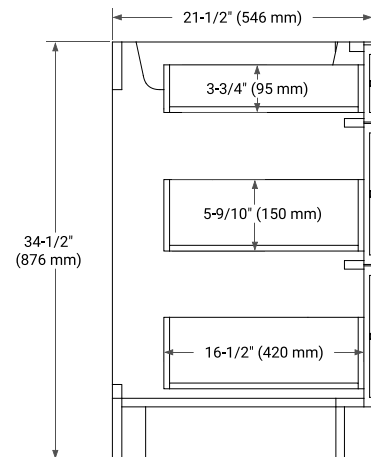

## BASE CABINET DIMENSIONS

60" W x 21.5" D x 34.5" H

## SIDE VIEW

## PLAN VIEW

## OVERALL DIMENSIONS

61" W x 22" D x 1.5" H