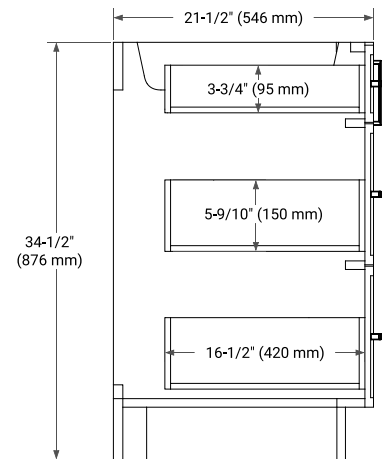

## BASE CABINET DIMENSIONS

72" W x 21.5" D x 34.5" H

## HARDWARE FINISHES

FRONT VIEW

SIDE VIEW

PLAN VIEW

# 72" DOUBLE RECTANGLE SINK COUNTERTOP WITH 1.5 IN. THICKNESS

## OVERALL DIMENSIONS

72.25" W x 22" D x 1.5" H