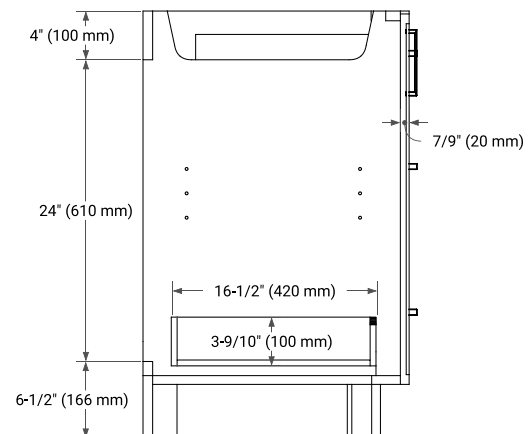

## BASE CABINET DIMENSIONS

72" W x 21.5" D x 34.5" H

## HARDWARE FINISHES

FRONT VIEW

SIDE VIEW

PLAN VIEW

## OVERALL DIMENSIONS

72.25" W x 22" D x 1.5" H