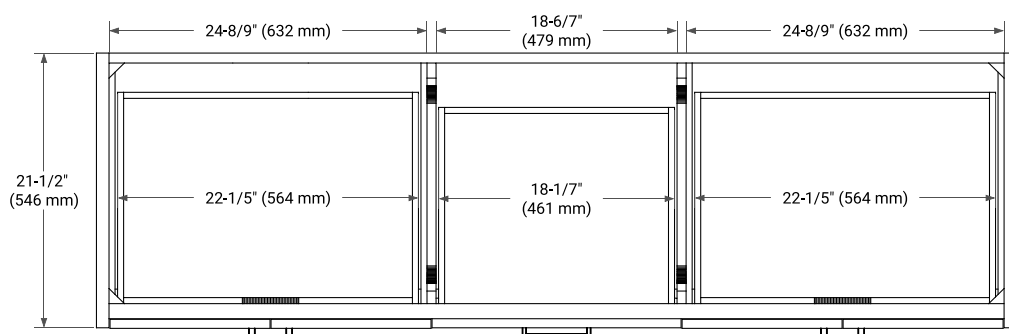

## BASE CABINET DIMENSIONS

72" W x 21.5" D x 34.5" H

## HARDWARE FINISHES

FRONT VIEW

SIDE VIEW

PLAN VIEW

## OVERALL DIMENSIONS

72.25" W x 22" D x 1.5" H