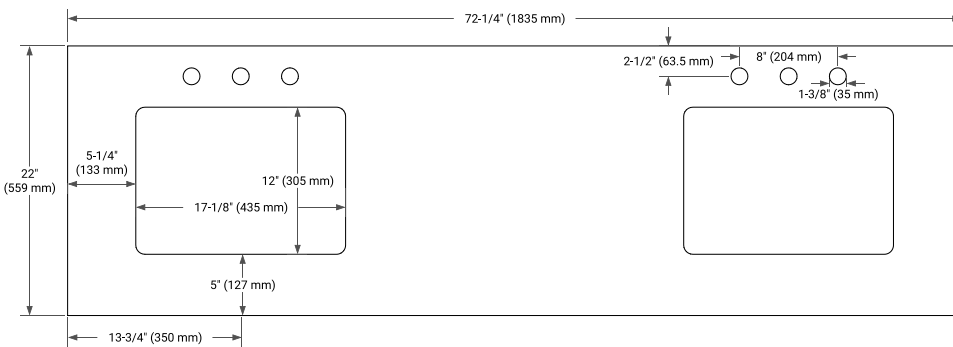

72" DOUBLE RECTANGLE SINK COUNTERTOP WITH 1.5 IN. THICKNESS

ARIEL

OVERALL DIMENSIONS

72.25" W x 22" D x 1.5" H

COUNTERTOP OPTIONS

FEATURES

- Solid countertop with mitered edges & seams
- Undermount white rectangular sink
- Pre-drilled for 8" widespread faucet

INCLUDED

- Countertop
- Matching Backsplash
- Rectangle Sinks

COUNTERTOP PLAN VIEW