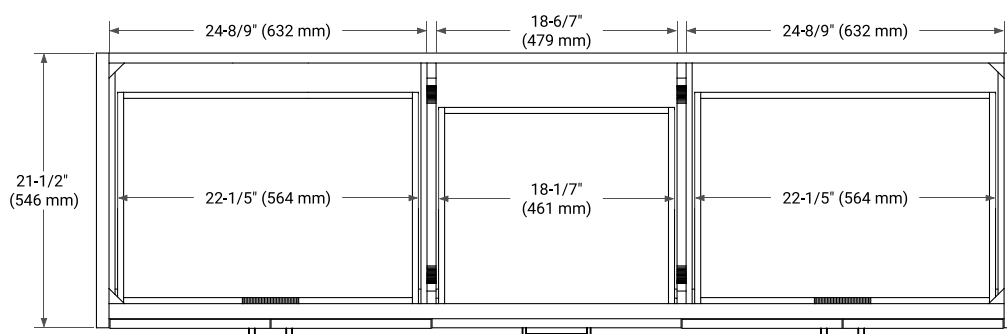

KELLY 72" DOUBLE SINK BASE CABINET

ARIEL

BASE CABINET DIMENSIONS

72" W x 21.5" D x 34.5" H

FEATURES

- Solid wood frame and Plywood
- Soft-close system
- Dovetail construction
- Stylish Slim Shaker Door
- Pull-out inside drawer
- Adjustable shelf

AVAILABLE COLORS

HARDWARE FINISHES

FRONT VIEW

SIDE VIEW

PLAN VIEW

73" DOUBLE OVAL SINK COUNTERTOP WITH 1.5 IN. THICKNESS

ARIEL

OVERALL DIMENSIONS

73" W x 22" D x 1.5" H

COUNTERTOP OPTIONS

Carrara Marble

White Quartz

FEATURES

- Solid countertop with mitered edges & seams
- Undermount white oval sink
- Pre-drilled for 8" widespread faucet

INCLUDED

- Countertop
- Matching Backsplash
- Oval Sinks

COUNTERTOP PLAN VIEW

EDGE SIDE VIEW

THREE DIMENSIONAL COUNTERTOP VIEW