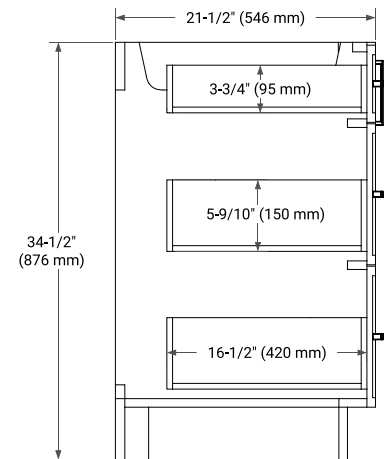

KELLY 72" DOUBLE SINK BASE CABINET

ARIEL

BASE CABINET DIMENSIONS

72" W x 21.5" D x 34.5" H

FEATURES

- Solid wood frame and Plywood
- Soft-close system
- Dovetail construction
- Stylish Slim Shaker Door
- Pull-out inside drawer
- Adjustable shelf

AVAILABLE COLORS

HARDWARE FINISHES

FRONT VIEW

SIDE VIEW

PLAN VIEW

73" DOUBLE OVAL SINK COUNTERTOP WITH 1.5 IN. THICKNESS

ARIEL

OVERALL DIMENSIONS

73" W x 22" D x 1.5" H

COUNTERTOP OPTIONS

Carrara Marble

White Quartz

FEATURES

- Solid countertop with mitered edges & seams
- Undermount white oval sink
- Pre-drilled for 8" widespread faucet

INCLUDED

- Countertop
- Matching Backsplash
- Oval Sinks

COUNTERTOP PLAN VIEW

EDGE SIDE VIEW

THREE DIMENSIONAL COUNTERTOP VIEW