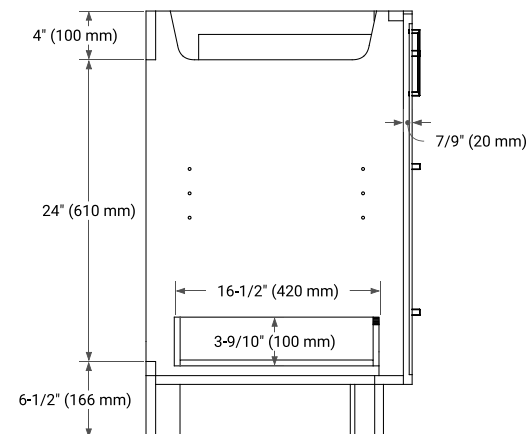

KELLY 72" DOUBLE SINK BASE CABINET

ARIEL

BASE CABINET DIMENSIONS

72" W x 21.5" D x 34.5" H

FEATURES

- Solid wood frame and Plywood
- Soft-close system
- Dovetail construction
- Stylish Slim Shaker Door
- Pull-out inside drawer
- Adjustable shelf

AVAILABLE COLORS

HARDWARE FINISHES

FRONT VIEW

SIDE VIEW

PLAN VIEW

73" DOUBLE OVAL SINK COUNTERTOP WITH 1.5 IN. THICKNESS

ARIEL

OVERALL DIMENSIONS

73" W x 22" D x 1.5" H

COUNTERTOP OPTIONS

Carrara Marble

White Quartz

FEATURES

- Solid countertop with mitered edges & seams
- Undermount white oval sink
- Pre-drilled for 8" widespread faucet

INCLUDED

- Countertop
- Matching Backsplash
- Oval Sinks

COUNTERTOP PLAN VIEW

EDGE SIDE VIEW

THREE DIMENSIONAL COUNTERTOP VIEW