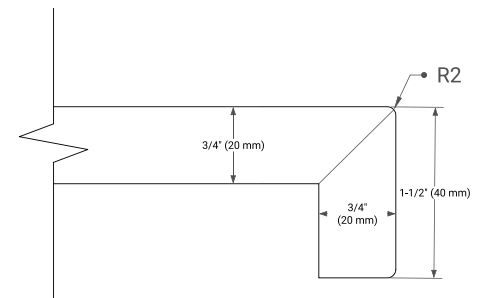

KELLY 72" DOUBLE SINK BASE CABINET

ARIEL

BASE CABINET DIMENSIONS

72" W x 21.5" D x 34.5" H

FEATURES

- Solid wood frame and Plywood
- Soft-close system
- Dovetail construction
- Stylish Slim Shaker Door
- Pull-out inside drawer
- Adjustable shelf

AVAILABLE COLORS

HARDWARE FINISHES

FRONT VIEW

SIDE VIEW

PLAN VIEW

73" DOUBLE OVAL SINK COUNTERTOP WITH 1.5 IN. THICKNESS

ARIEL

OVERALL DIMENSIONS

73" W x 22" D x 1.5" H

COUNTERTOP OPTIONS

Carrara Marble

White Quartz

FEATURES

- Solid countertop with mitered edges & seams
- Undermount white oval sink
- Pre-drilled for 8" widespread faucet

INCLUDED

- Countertop
- Matching Backsplash
- Oval Sinks

COUNTERTOP PLAN VIEW

EDGE SIDE VIEW

THREE DIMENSIONAL COUNTERTOP VIEW