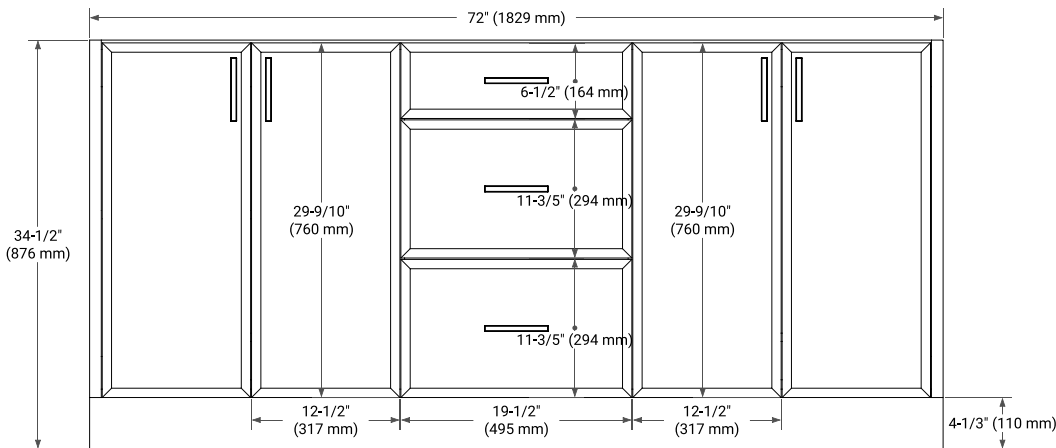

KELLY 72" DOUBLE SINK BASE CABINET

ARIEL

BASE CABINET DIMENSIONS

72" W x 21.5" D x 34.5" H

FEATURES

- Solid wood frame and Plywood
- Soft-close system
- Dovetail construction
- Stylish Slim Shaker Door
- Pull-out inside drawer
- Adjustable shelf

AVAILABLE COLORS

HARDWARE FINISHES

FRONT VIEW

SIDE VIEW

PLAN VIEW

73" DOUBLE OVAL SINK COUNTERTOP WITH 1.5 IN. THICKNESS

ARIEL

OVERALL DIMENSIONS

73" W x 22" D x 1.5" H

COUNTERTOP OPTIONS

Carrara Marble

White Quartz

FEATURES

- Solid countertop with mitered edges & seams
- Undermount white oval sink
- Pre-drilled for 8" widespread faucet

INCLUDED

- Countertop
- Matching Backsplash
- Oval Sinks

COUNTERTOP PLAN VIEW

EDGE SIDE VIEW

THREE DIMENSIONAL COUNTERTOP VIEW