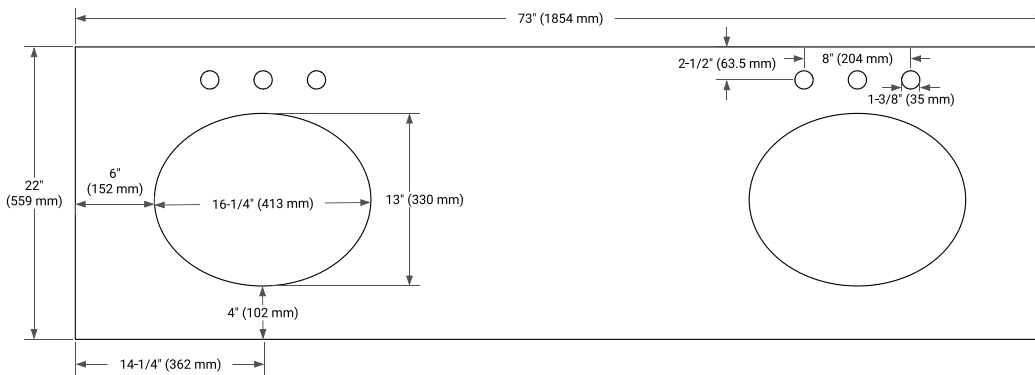

KELLY 72" DOUBLE SINK BASE CABINET

ARIEL

BASE CABINET DIMENSIONS

72" W x 21.5" D x 34.5" H

FEATURES

- Solid wood frame and Plywood
- Soft-close system
- Dovetail construction
- Stylish Slim Shaker Door
- Pull-out inside drawer
- Adjustable shelf

AVAILABLE COLORS

HARDWARE FINISHES

FRONT VIEW

SIDE VIEW

PLAN VIEW

73" DOUBLE OVAL SINK COUNTERTOP WITH 1.5 IN. THICKNESS

ARIEL

OVERALL DIMENSIONS

73" W x 22" D x 1.5" H

COUNTERTOP OPTIONS

Carrara Marble

White Quartz

FEATURES

- Solid countertop with mitered edges & seams
- Undermount white oval sink
- Pre-drilled for 8" widespread faucet

INCLUDED

- Countertop
- Matching Backsplash
- Oval Sinks

COUNTERTOP PLAN VIEW

EDGE SIDE VIEW

THREE DIMENSIONAL COUNTERTOP VIEW